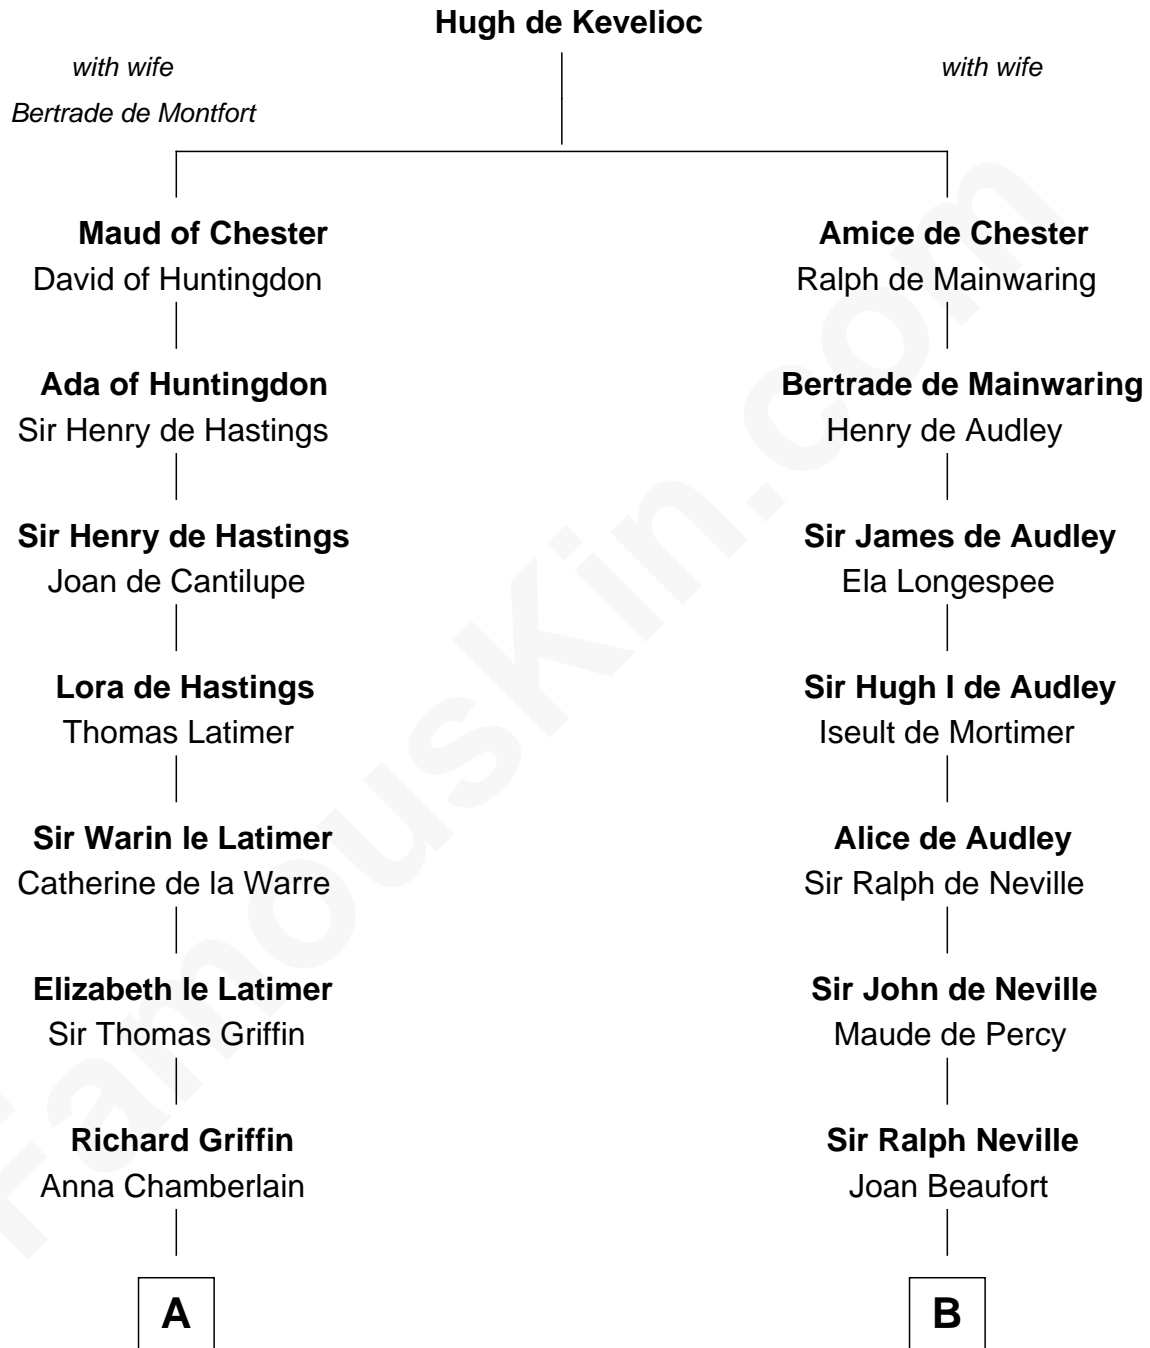

FamousKin.com Relationship Chart of

J.P. Morgan

American Banker and Art Collector

19th cousin 2 times removed of

John Marshall

4th Chief Justice of the U.S. Supreme Court

C

Lynde Lord
Lois Sheldon

Lynde Lord
Mary Lyman

Mary Sheldon Lord
John Pierpont

Juliet Pierpont
Junius Spencer Morgan

J.P. Morgan
American Banker and Art Collector

D

Mary Isham Randolph
Rev. James Keith

Mary Randolph Keith
Col. Thomas Marshall