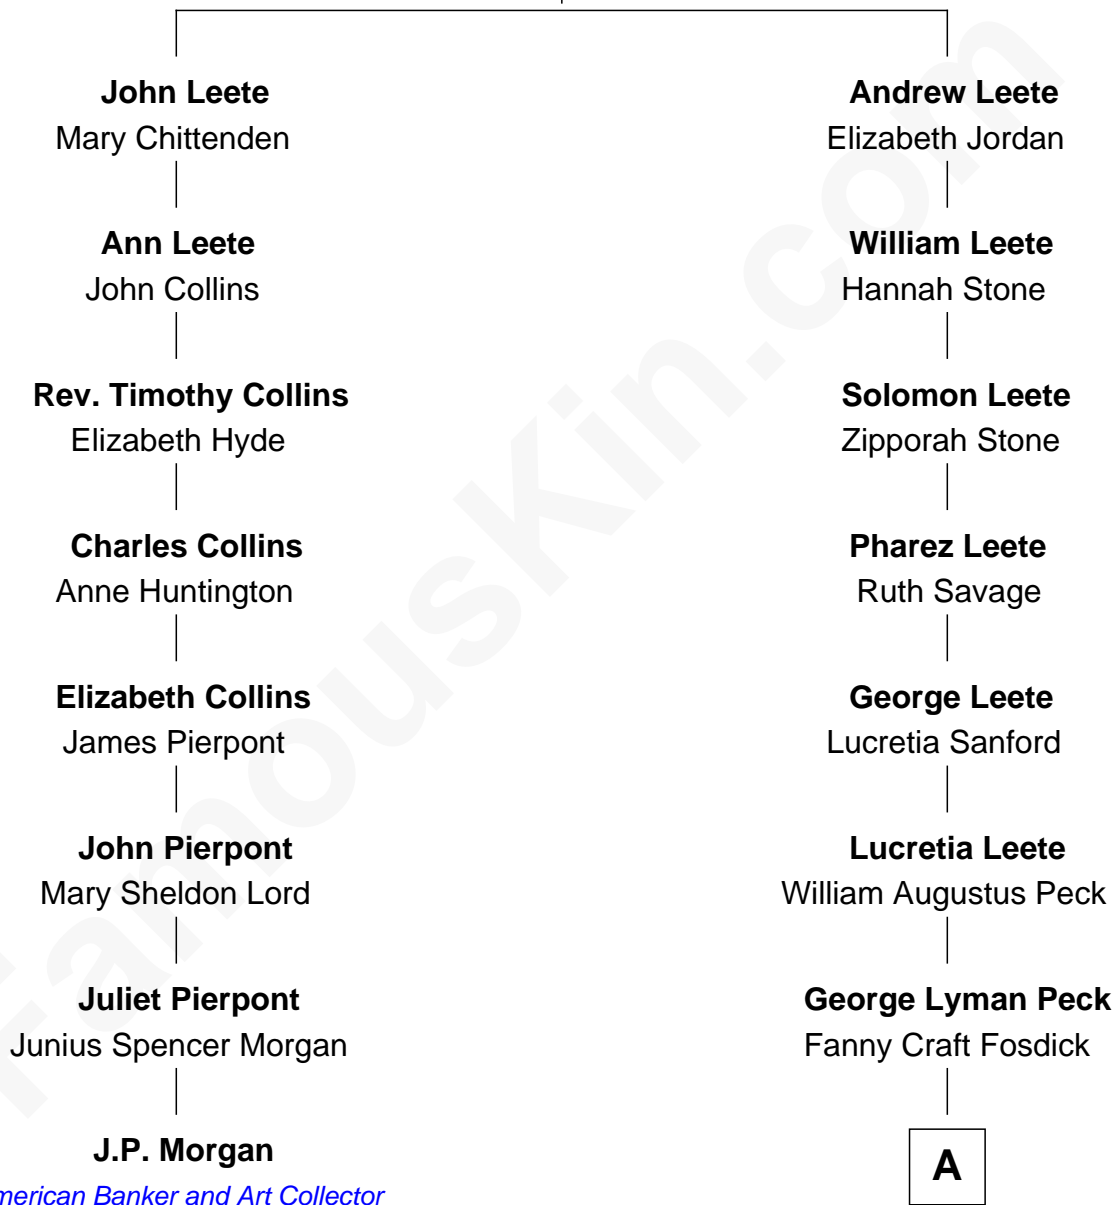

FamousKin.com Relationship Chart of

J.P. Morgan

American Banker and Art Collector

7th cousin 3 times removed of

Mizuo Peck

TV and Movie Actress

Gov. William Leete

Anna Payne

A

George Leete Peck
Katharine May Tolles

Laurence Tolles Peck
Barbara Field

George Leete Peck
Sanae Mizusawa

Mizuo Peck
TV and Movie Actress