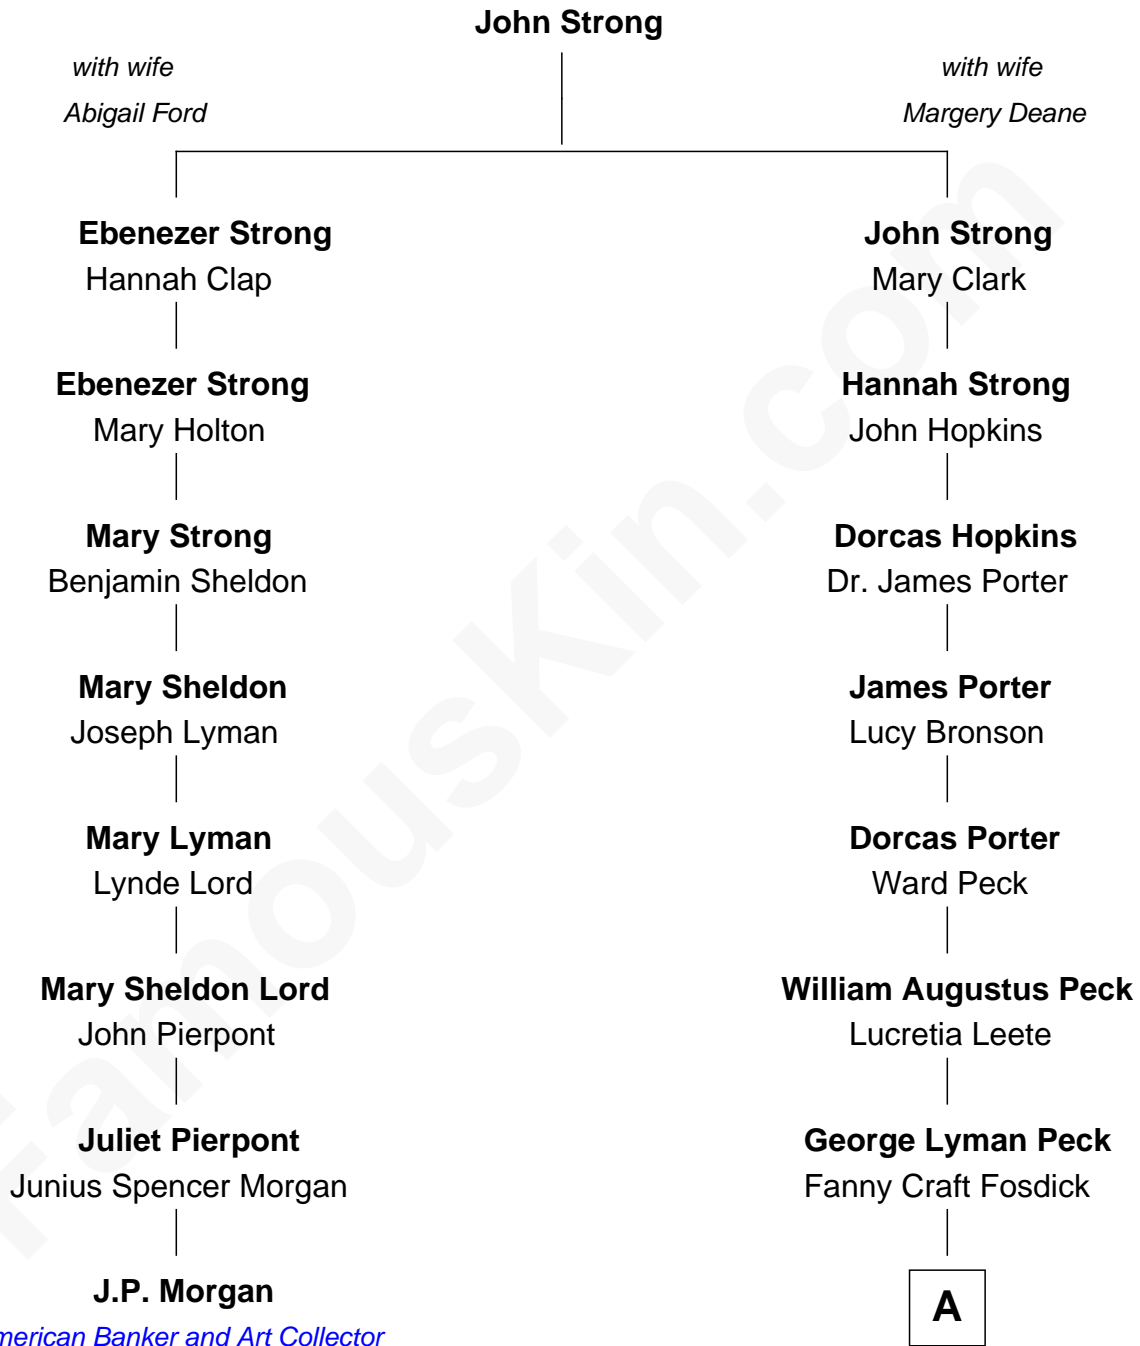

FamousKin.com Relationship Chart of

J.P. Morgan

American Banker and Art Collector

7th cousin 3 times removed of

Mizuo Peck

TV and Movie Actress

A

George Leete Peck
Katharine May Tolles

Laurence Tolles Peck
Barbara Field

George Leete Peck
Sanae Mizusawa

Mizuo Peck
TV and Movie Actress