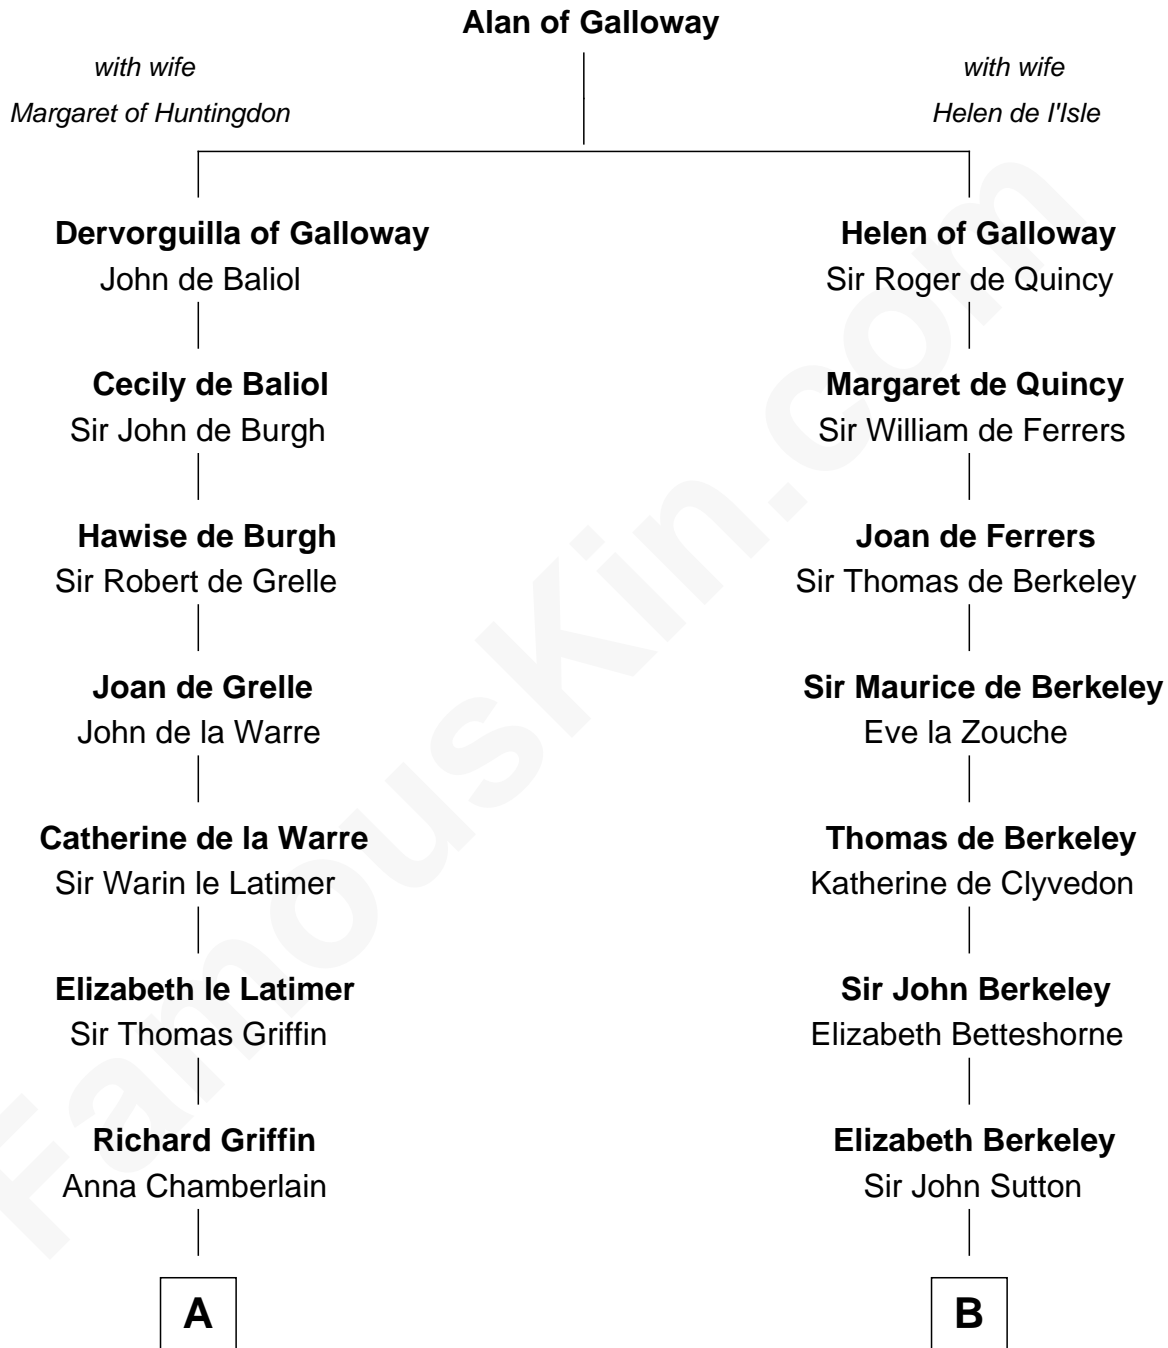

FamousKin.com

Relationship Chart of

J.P. Morgan

American Banker and Art Collector

20th cousin 1 time removed of

Oliver Wendell Holmes, Jr.

U.S. Supreme Court Justice