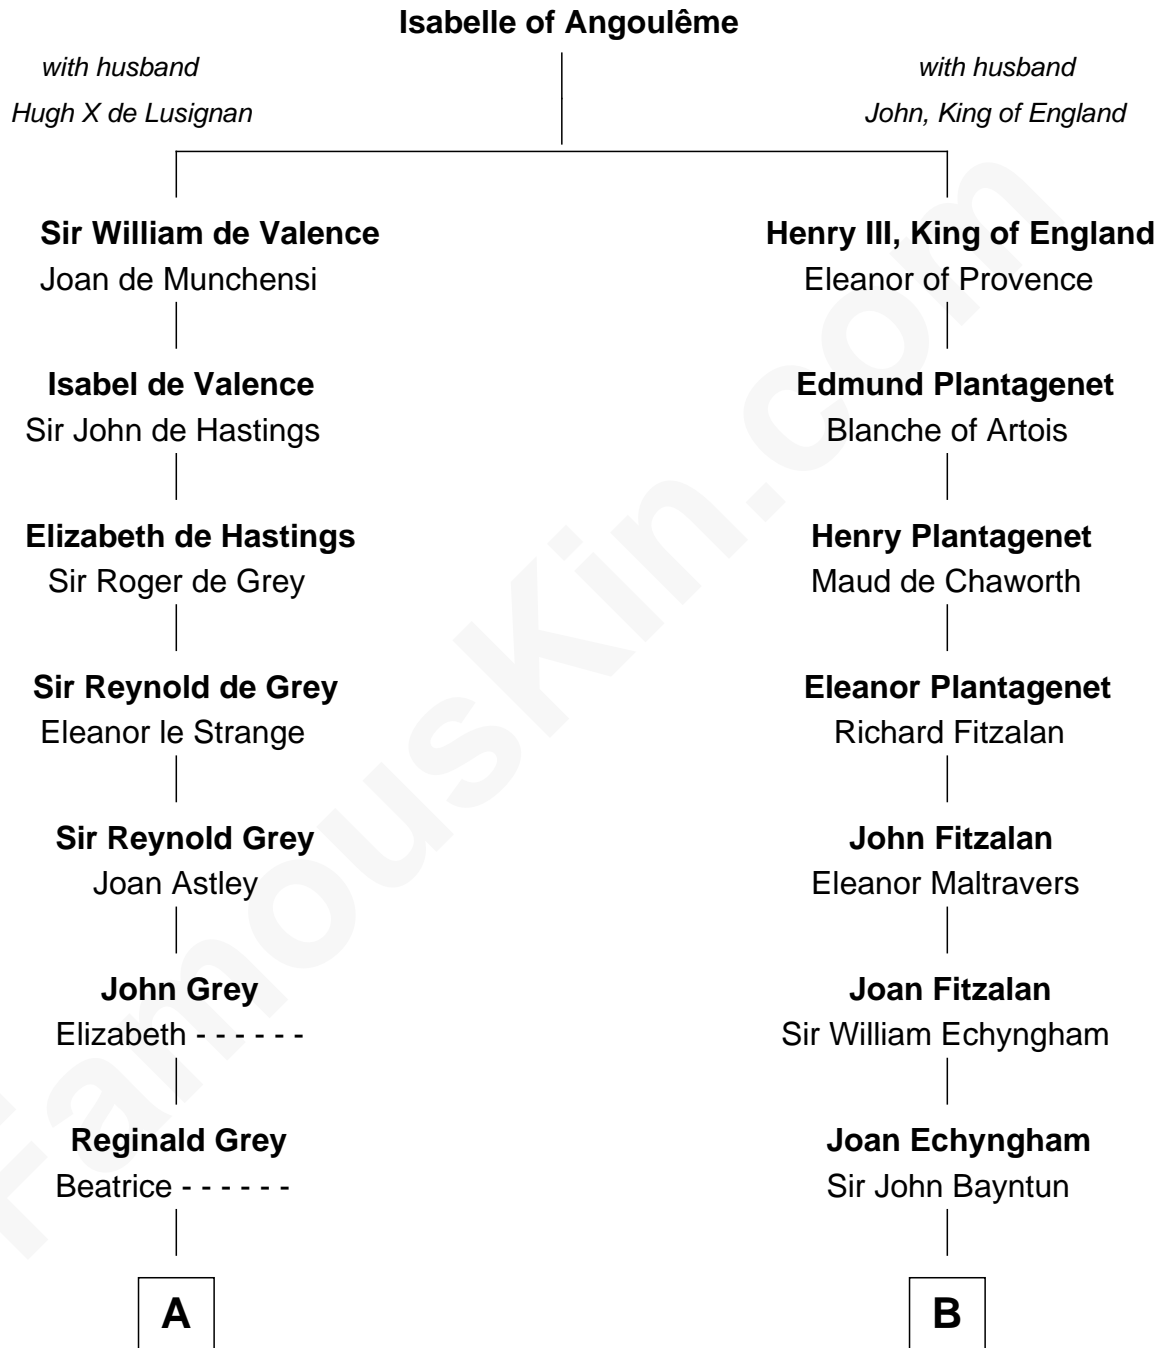

FamousKin.com

Relationship Chart of

J.P. Morgan

American Banker and Art Collector

19th cousin 2 times removed of

Endicott Peabody

62nd Governor of Massachusetts

C

Mary Sheldon Lord

John Pierpont

Juliet Pierpont

Junius Spencer Morgan

J.P. Morgan

American Banker and Art Collector

D

Francis Peabody