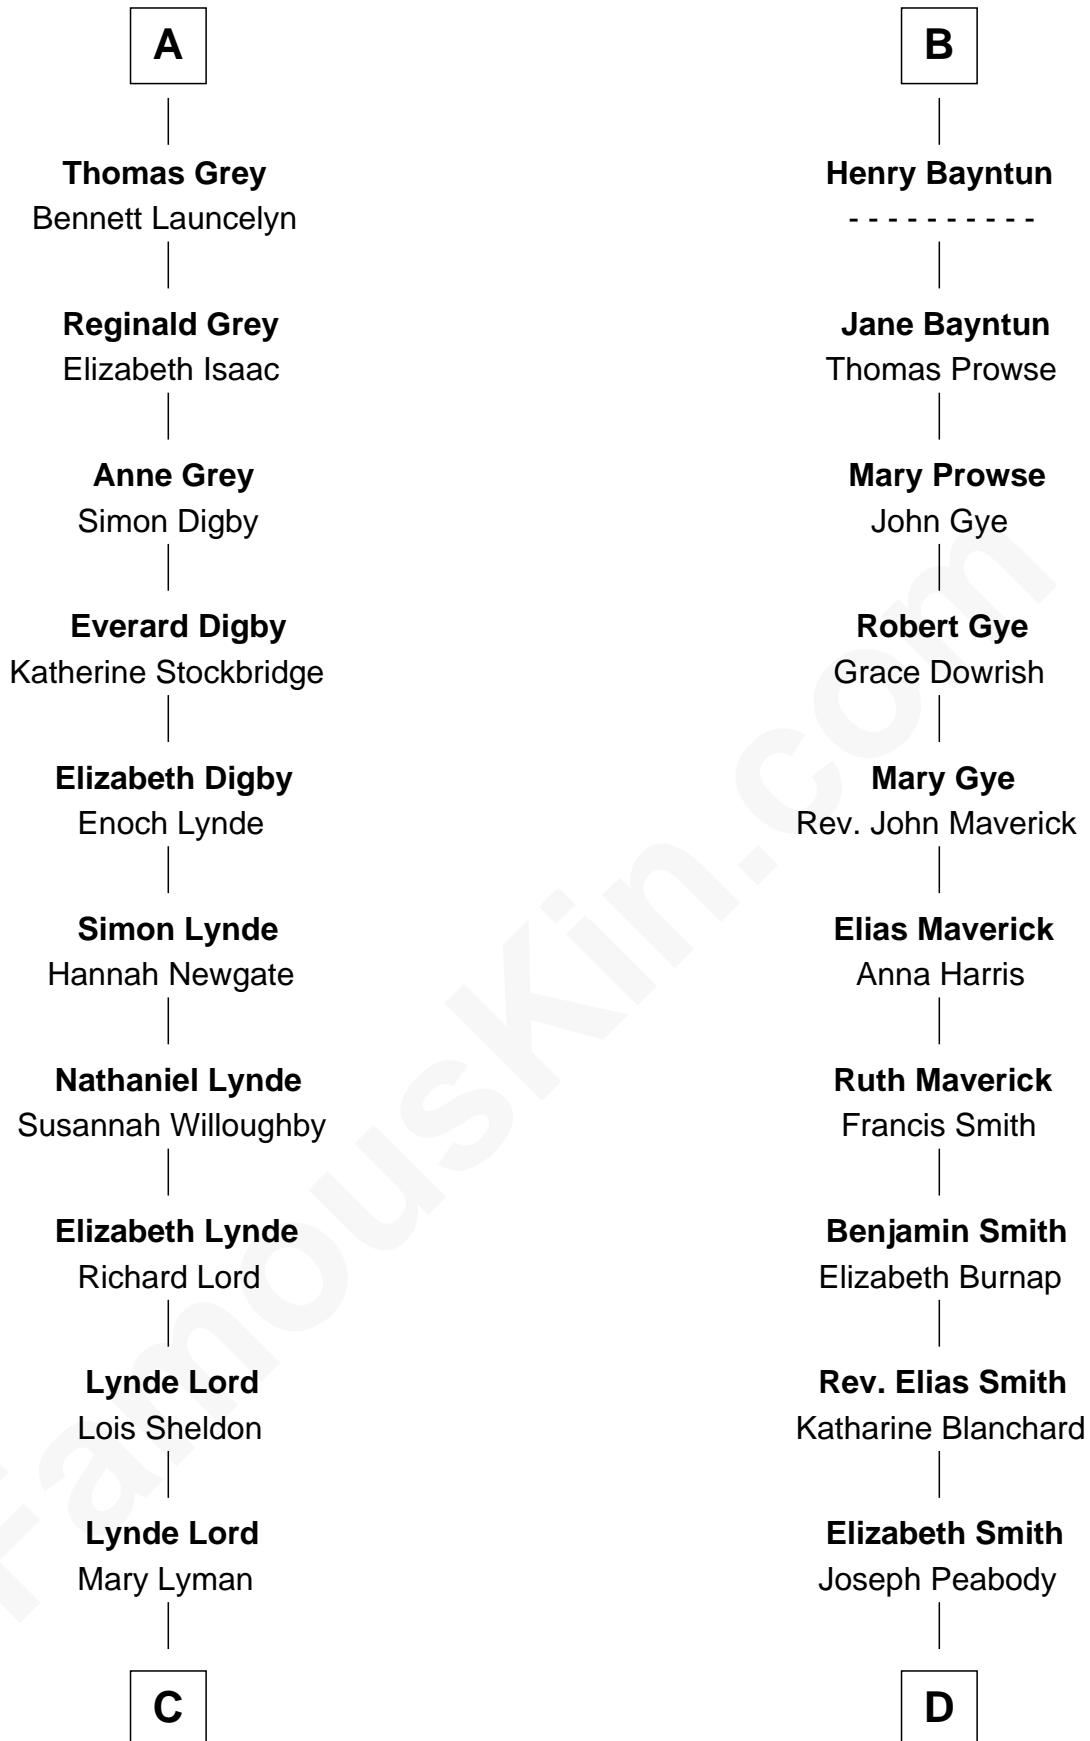

FamousKin.com

Relationship Chart of

J.P. Morgan

American Banker and Art Collector

19th cousin 2 times removed of

Endicott Peabody

62nd Governor of Massachusetts

C

Mary Sheldon Lord

John Pierpont

Juliet Pierpont

Junius Spencer Morgan

J.P. Morgan

American Banker and Art Collector

D

Francis Peabody