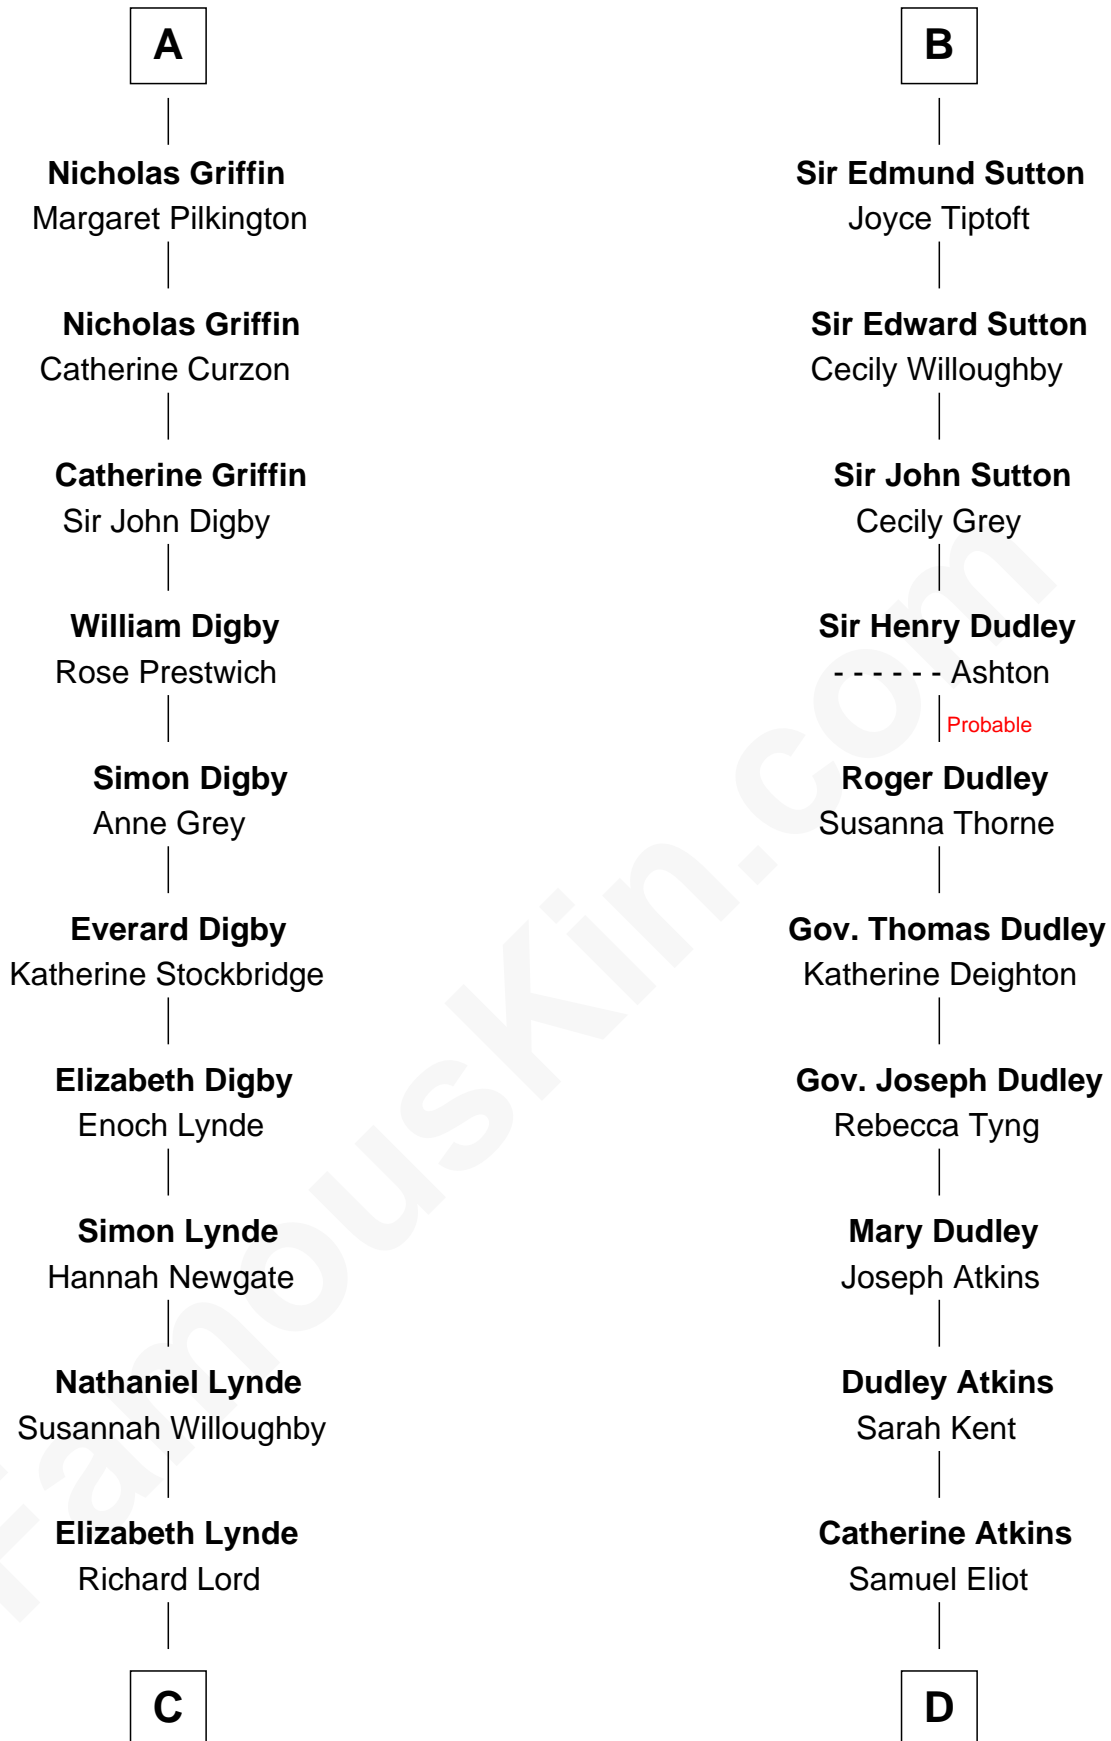

FamousKin.com Relationship Chart of

J.P. Morgan

American Banker and Art Collector

21st cousin of

Endicott Peabody

62nd Governor of Massachusetts

Alan of Galloway

*with wife
Margaret of Huntingdon*

Eve la Zouche

Catherine de la Warre

Sir Warin le Latimer

Thomas de Berkeley

Katherine de Clyvedon

Elizabeth le Latimer

Sir Thomas Griffin

Sir John Berkeley

Elizabeth Betteshorne

Richard Griffin

Anna Chamberlain

Elizabeth Berkeley

Sir John Sutton

A

B

C