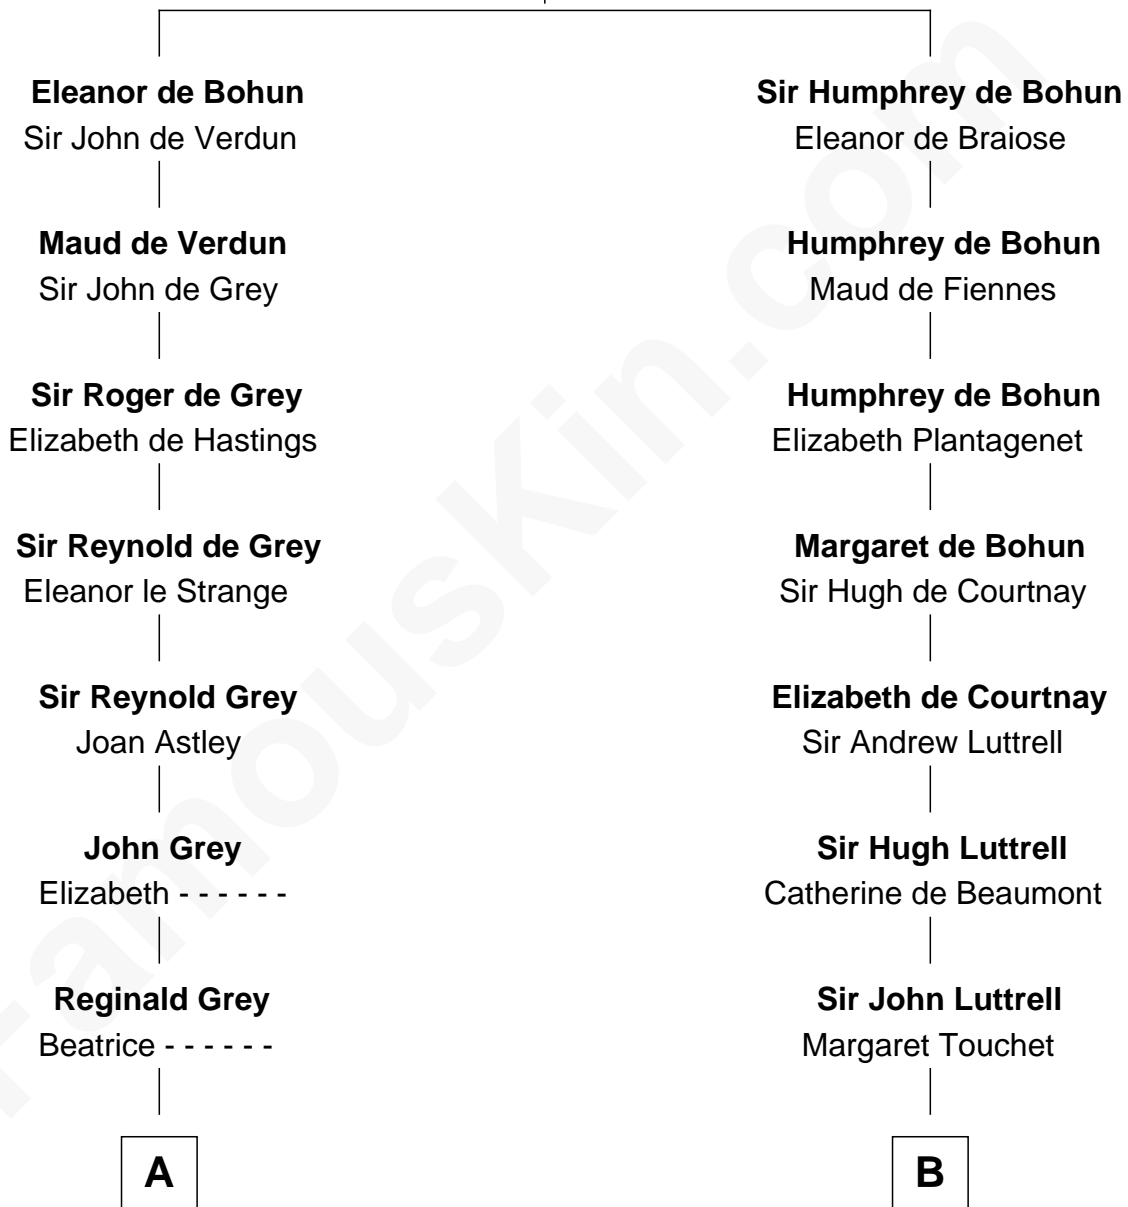

FamousKin.com Relationship Chart of

J.P. Morgan

American Banker and Art Collector

18th cousin 1 time removed of

Ichabod Goodwin

27th Governor of New Hampshire

Sir Humphrey de Bohun

Maud of Eu

C

Mary Sheldon Lord

John Pierpont

Juliet Pierpont

Junius Spencer Morgan

J.P. Morgan

American Banker and Art Collector

D

Anna Thompson Gerrish

Samuel Goodwin

Ichabod Goodwin

27th Governor of New Hampshire

FamousKin.com