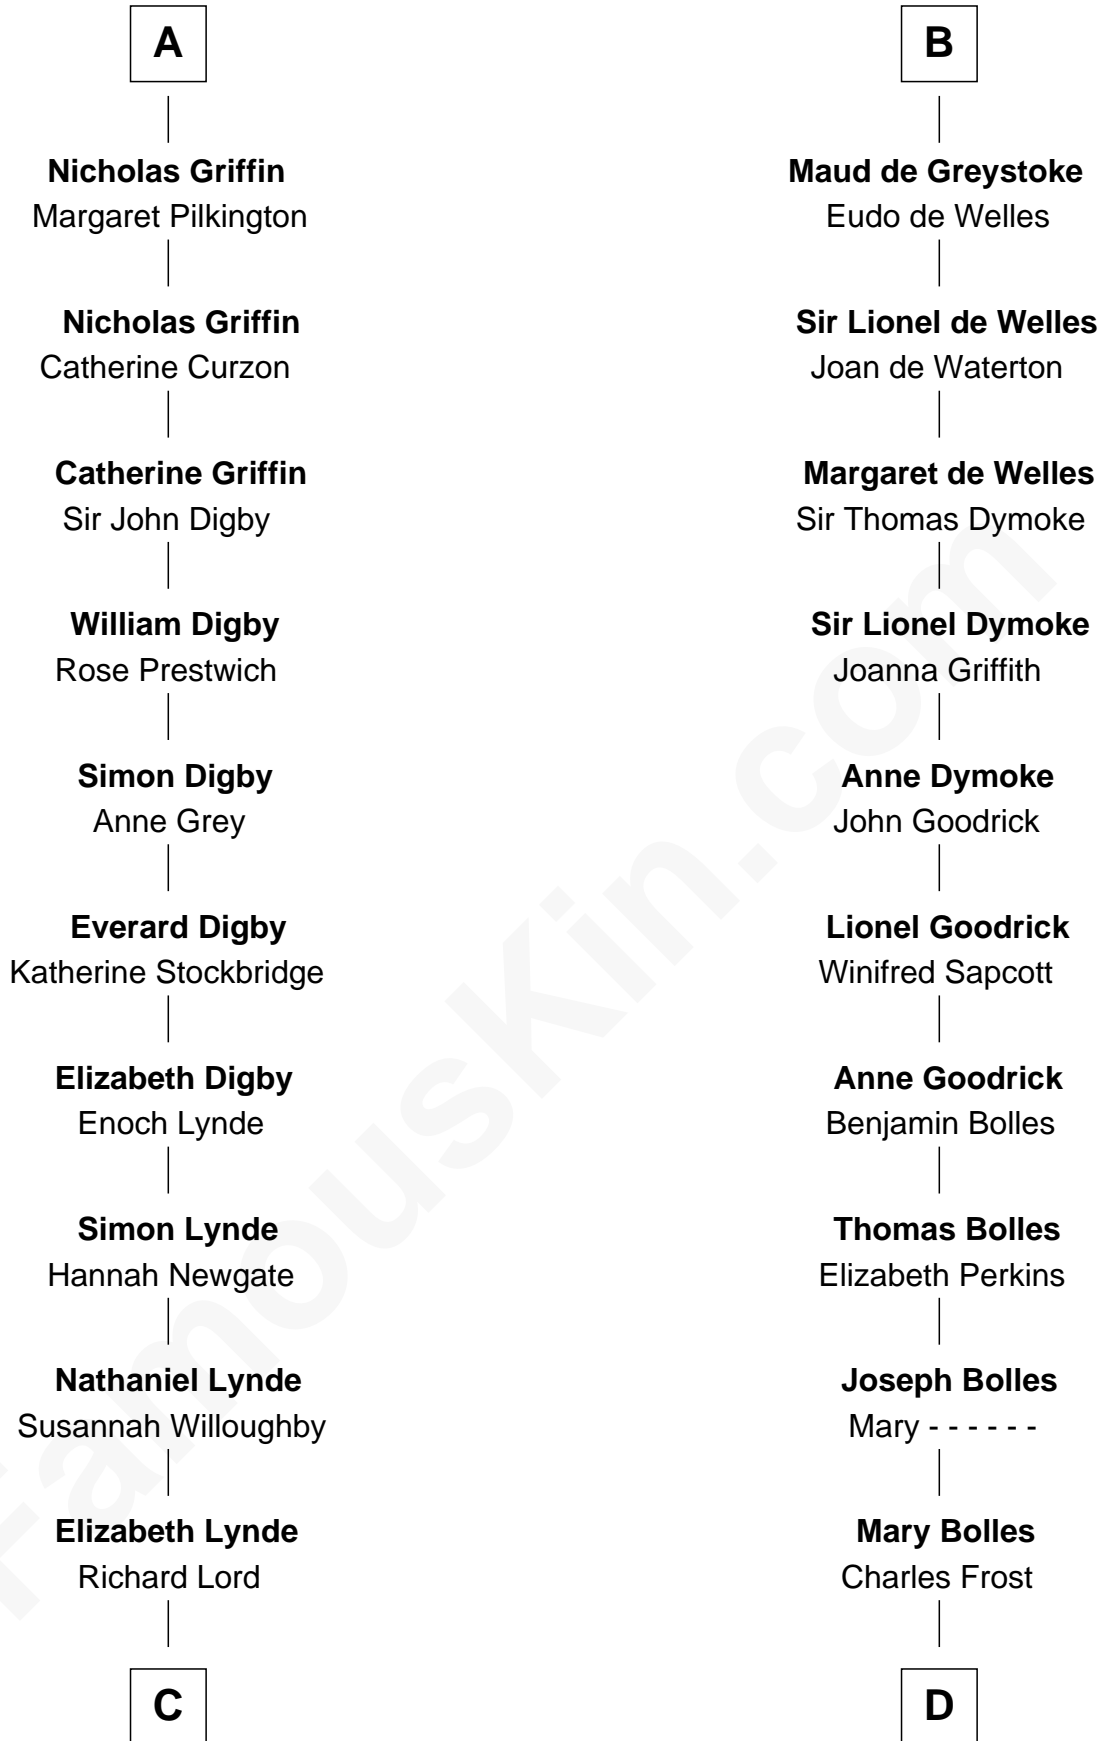

# FamousKin.com Relationship Chart of

**J.P. Morgan**

*American Banker and Art Collector*

21st cousin of

**Ichabod Goodwin**

*27th Governor of New Hampshire*

**C**

**Lynde Lord**  
Lois Sheldon

**Lynde Lord**  
Mary Lyman

**Mary Sheldon Lord**  
John Pierpont

**Juliet Pierpont**  
Junius Spencer Morgan

**J.P. Morgan**  
*American Banker and Art Collector*

**D**

**Mary Frost**  
John Hill

**Elisha Hill**  
Mary Plaisted

**Hannah Hill**  
Dominicus Goodwin

**Samuel Goodwin**  
Anna Thompson Gerrish

**Ichabod Goodwin**  
*27th Governor of New Hampshire*