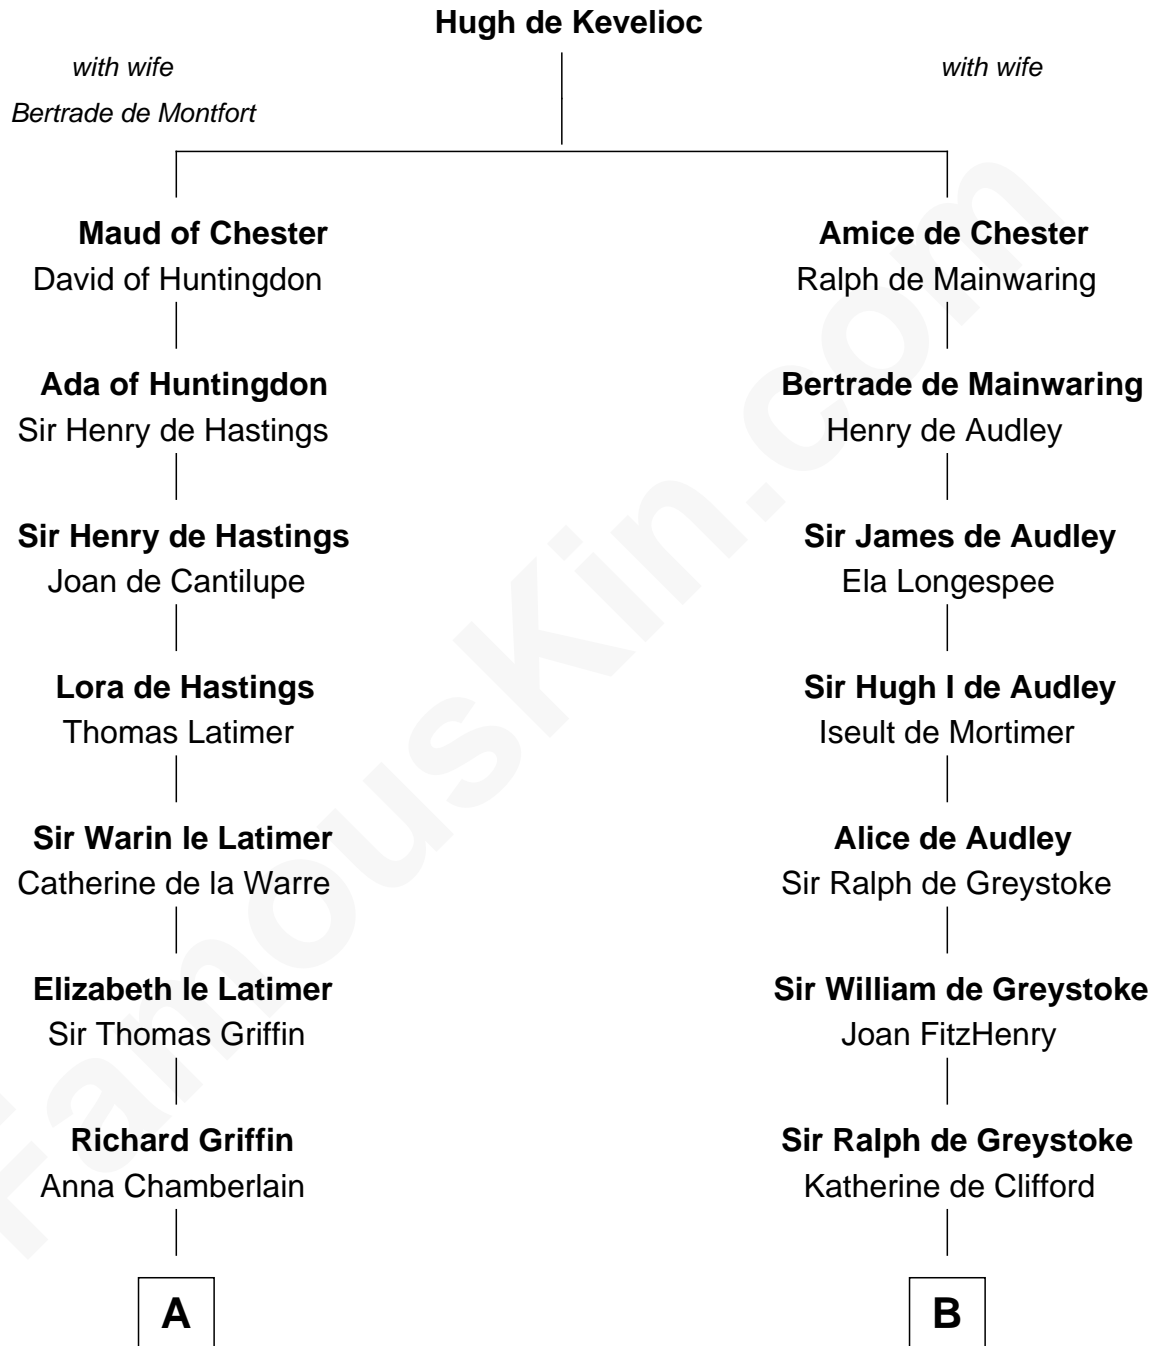

# FamousKin.com Relationship Chart of

**J.P. Morgan**

*American Banker and Art Collector*

21st cousin of

**Ichabod Goodwin**

*27th Governor of New Hampshire*

**C**

**Lynde Lord**  
Lois Sheldon

**Lynde Lord**  
Mary Lyman

**Mary Sheldon Lord**  
John Pierpont

**Juliet Pierpont**  
Junius Spencer Morgan

**J.P. Morgan**  
*American Banker and Art Collector*

**D**

**Mary Frost**  
John Hill

**Elisha Hill**  
Mary Plaisted

**Hannah Hill**  
Dominicus Goodwin

**Samuel Goodwin**  
Anna Thompson Gerrish

**Ichabod Goodwin**  
*27th Governor of New Hampshire*