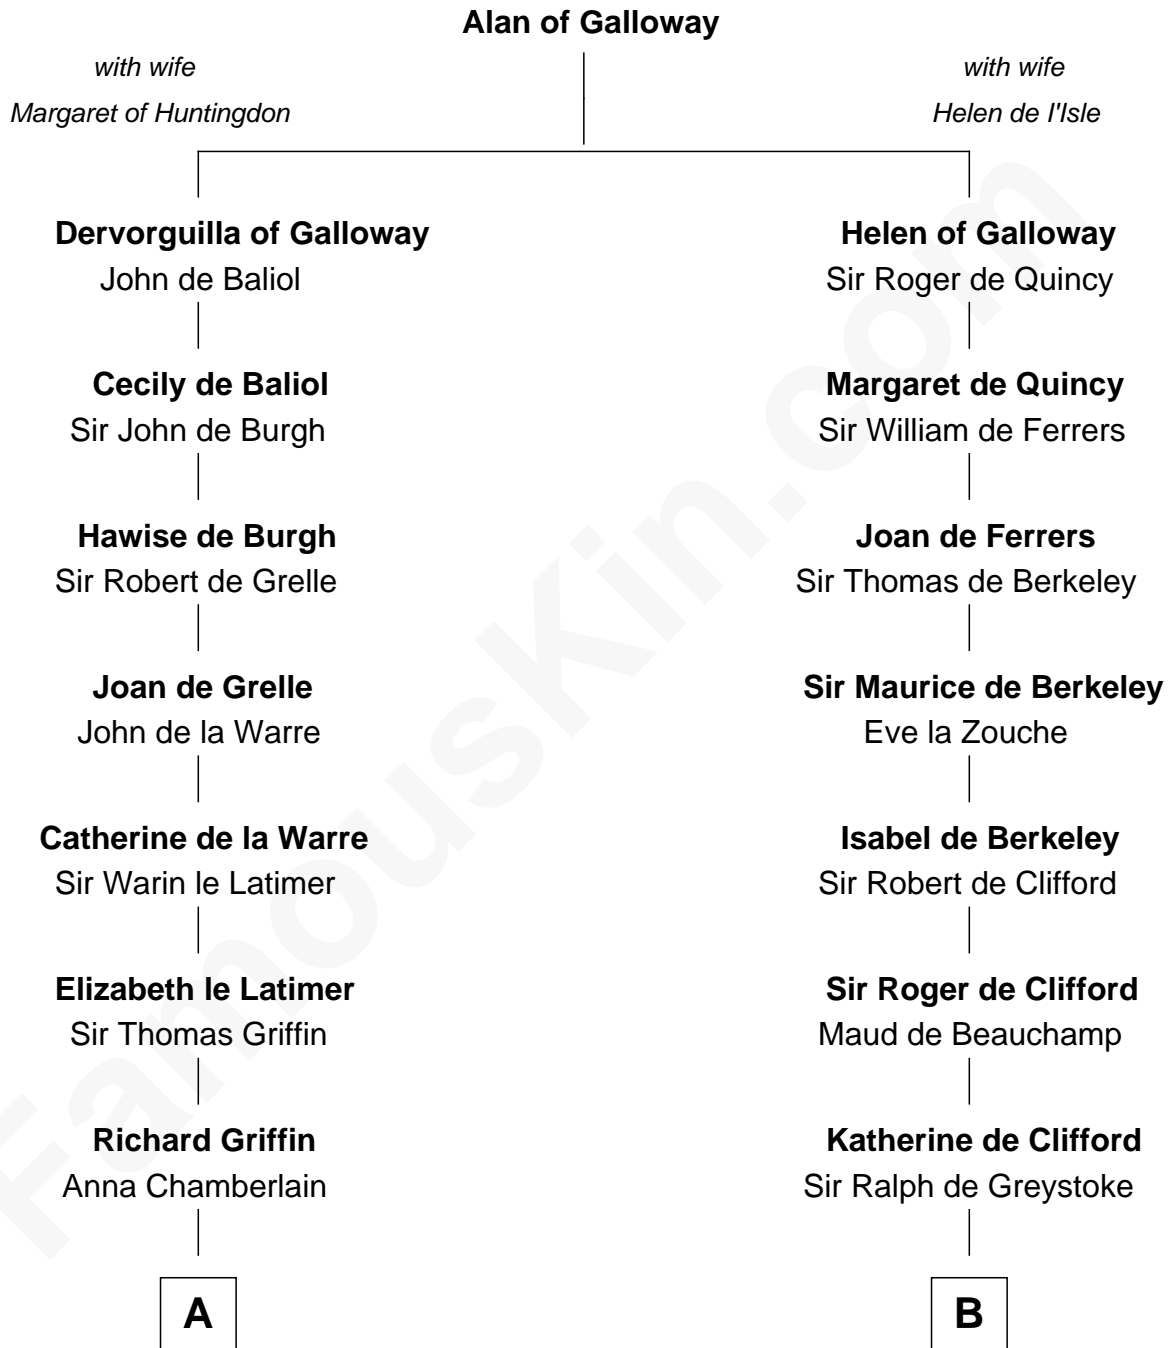

FamousKin.com Relationship Chart of

J.P. Morgan

American Banker and Art Collector

21st cousin of

Ichabod Goodwin

27th Governor of New Hampshire

C

Lynde Lord
Lois Sheldon

Samuel Goodwin
Anna Thompson Gerrish

Ichabod Goodwin
27th Governor of New Hampshire