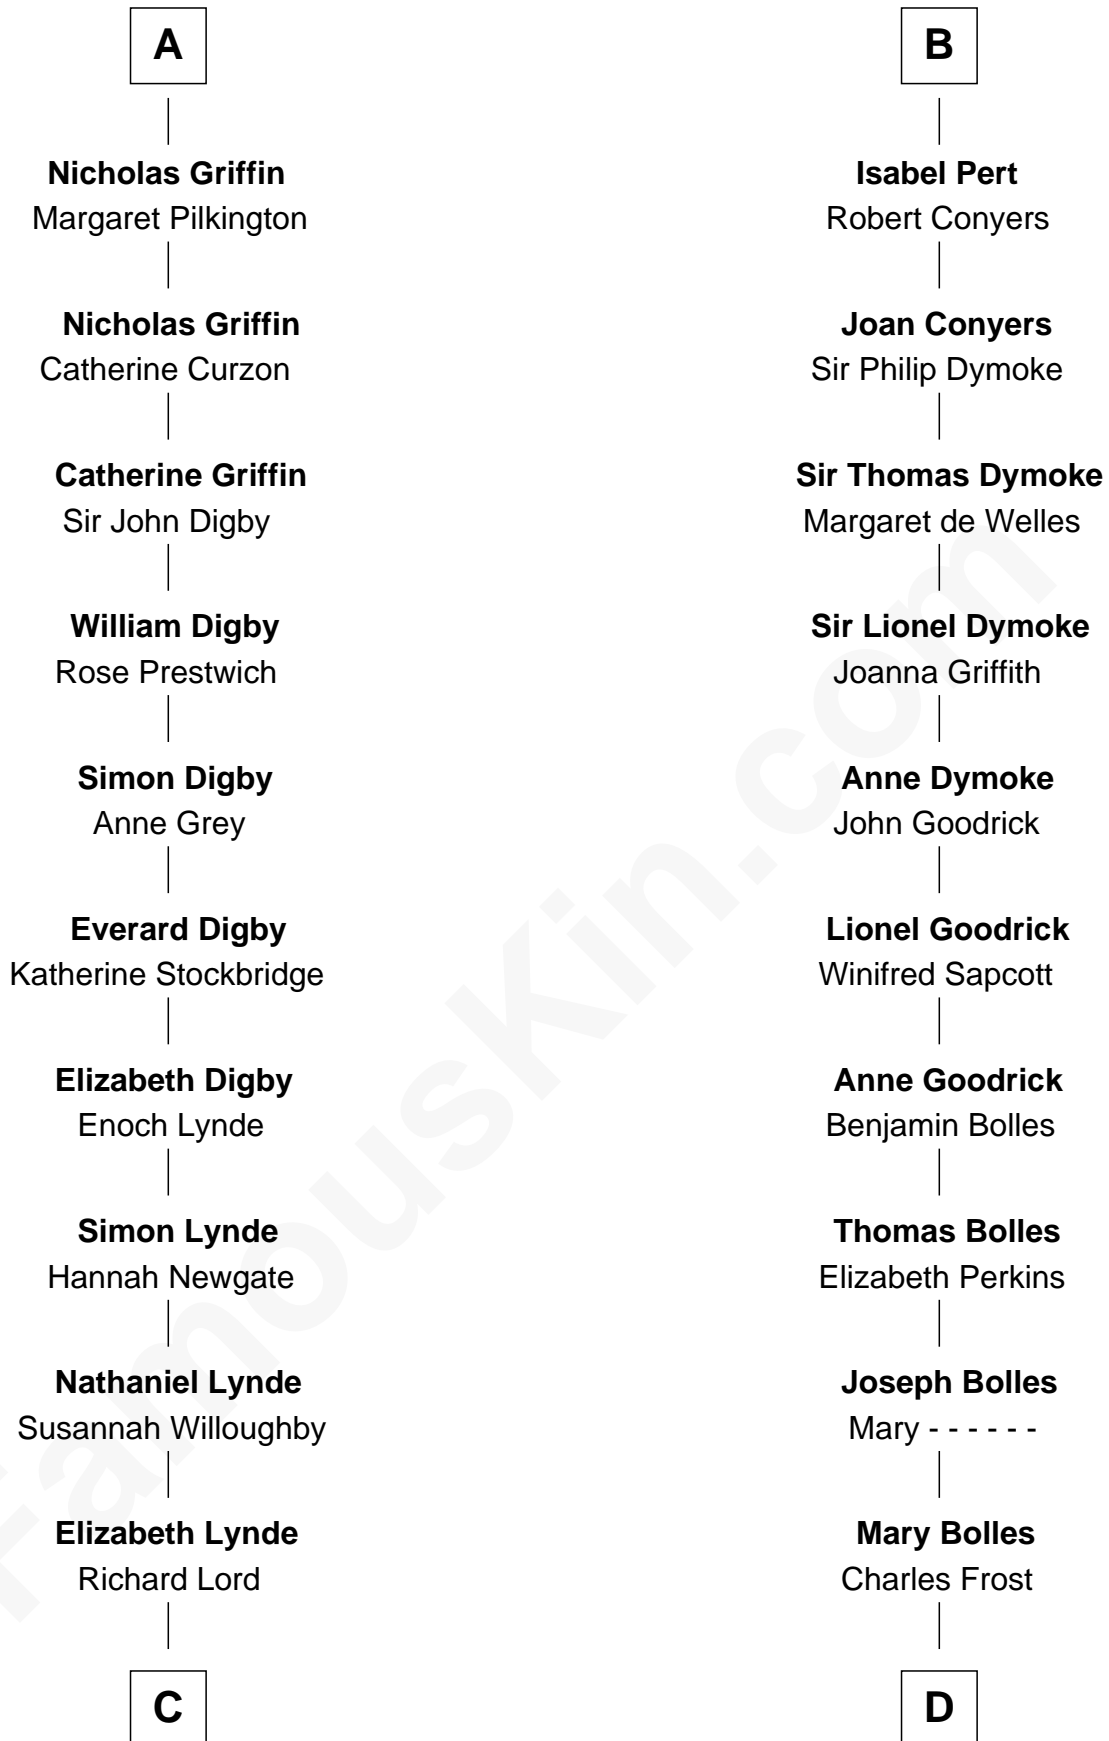

FamousKin.com Relationship Chart of

J.P. Morgan

American Banker and Art Collector

21st cousin of

Ichabod Goodwin

27th Governor of New Hampshire

Henry of Huntingdon

Ada de Warenne

Elisha Hill
Mary Plaisted

Hannah Hill
Dominicus Goodwin

Samuel Goodwin
Anna Thompson Gerrish

Ichabod Goodwin
27th Governor of New Hampshire

FamousKin.com