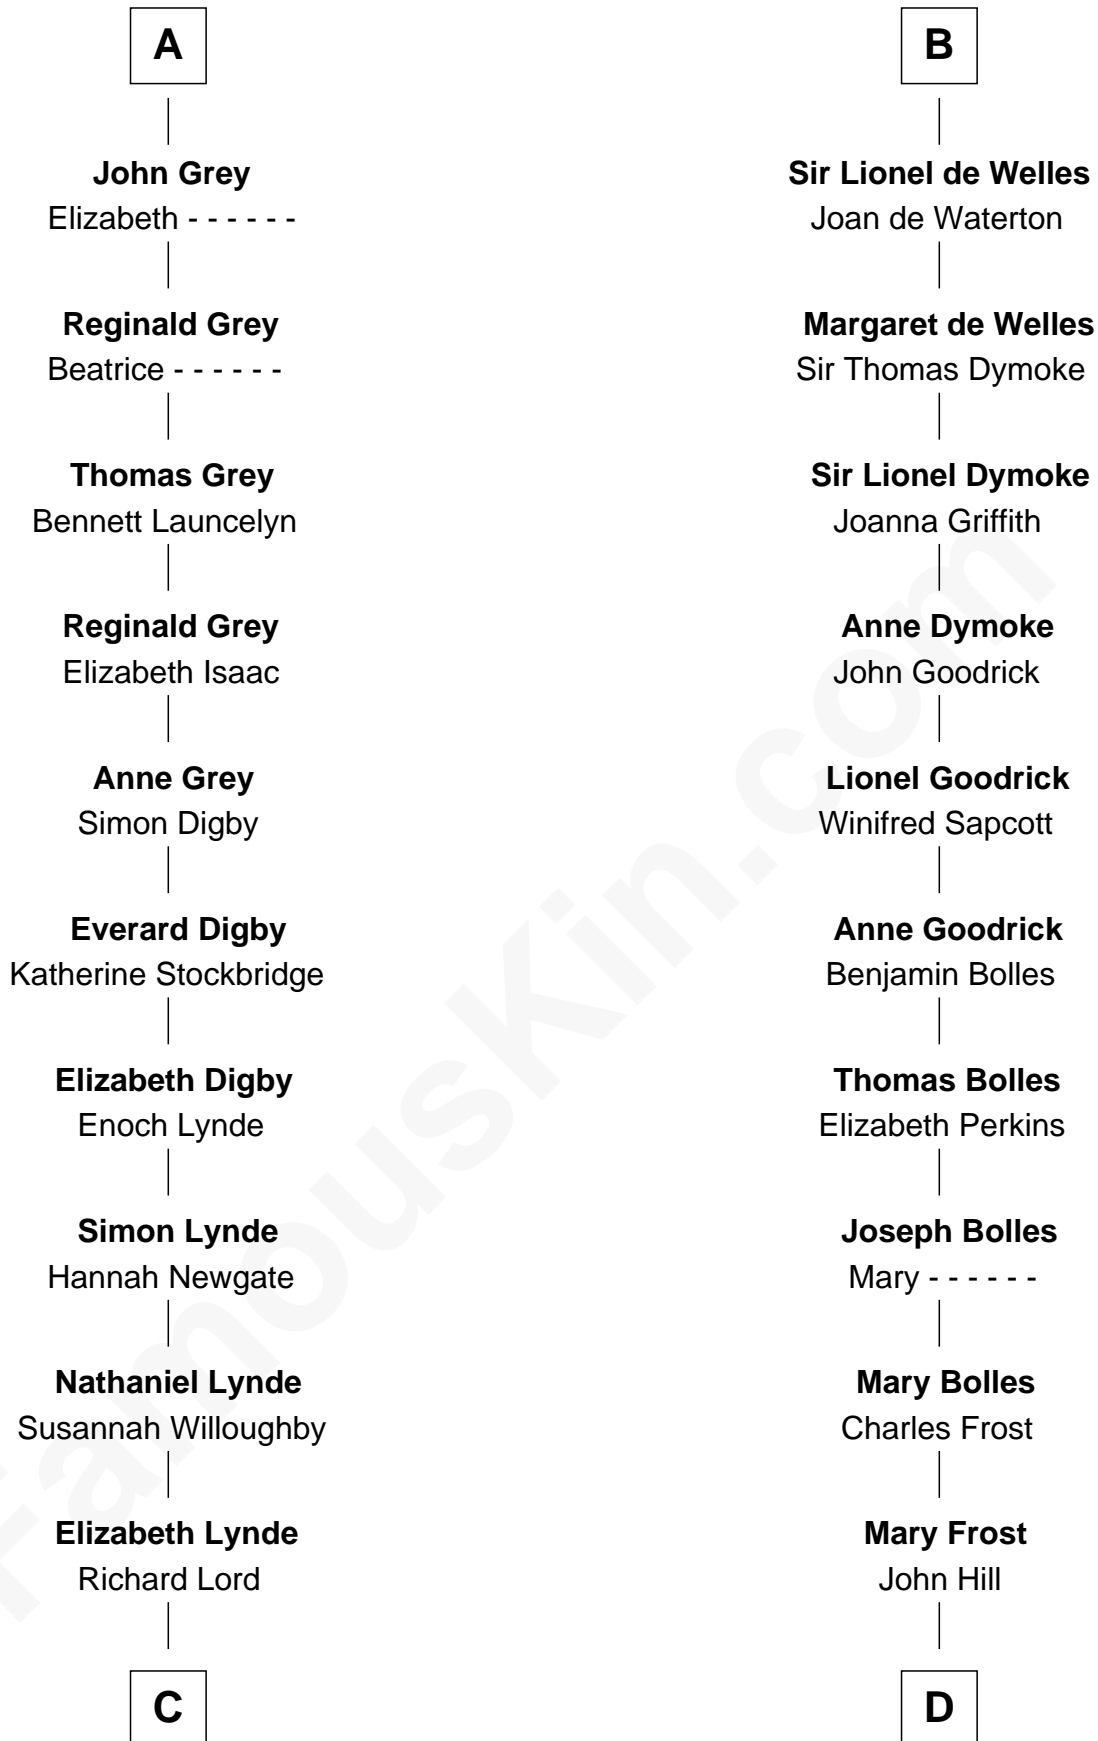

FamousKin.com Relationship Chart of

J.P. Morgan

American Banker and Art Collector

20th cousin 1 time removed of

Ichabod Goodwin

27th Governor of New Hampshire

Sir William Longespee

Ela of Salisbury

C

Lynde Lord
Lois Sheldon

Lynde Lord
Mary Lyman

Mary Sheldon Lord
John Pierpont

Juliet Pierpont
Junius Spencer Morgan

J.P. Morgan
American Banker and Art Collector

D

Elisha Hill
Mary Plaisted

Hannah Hill
Dominicus Goodwin

Samuel Goodwin
Anna Thompson Gerrish

Ichabod Goodwin
27th Governor of New Hampshire