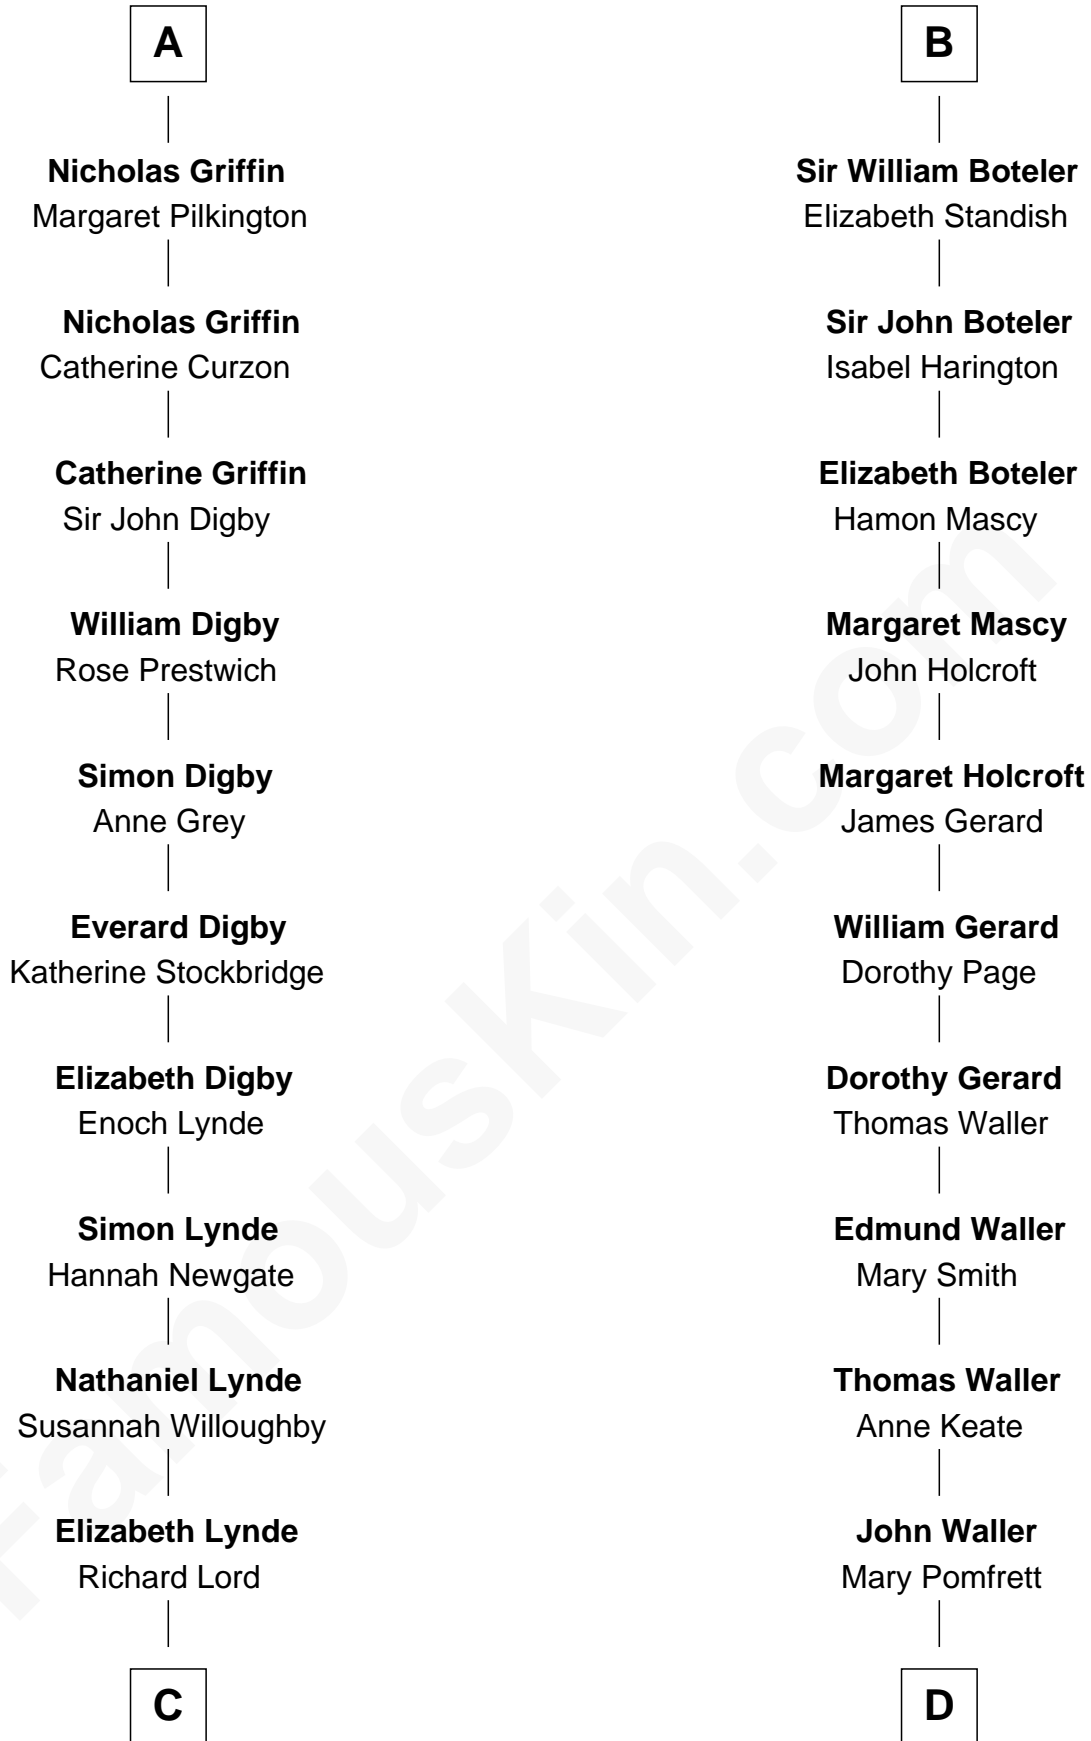

# FamousKin.com Relationship Chart of

**J.P. Morgan**

*American Banker and Art Collector*

21st cousin of

**Capt. William Lewis Herndon**

*Captain of the ill fated S.S. Central America*

**Henry of Huntingdon**

Ada de Warenne

**C**

**Lynde Lord**  
Lois Sheldon

**Lynde Lord**  
Mary Lyman

**Mary Sheldon Lord**  
John Pierpont

**Juliet Pierpont**  
Junius Spencer Morgan

**J.P. Morgan**  
*American Banker and Art Collector*

**D**

**Mary Waller**  
Edward Herndon

**Edward Herndon**  
Elizabeth - - - - -

**Joseph Herndon**  
Mary Minor

**Dabney Herndon**  
Elizabeth Hull

**Capt. William Lewis Herndon**  
*Captain of the S.S. Central America*