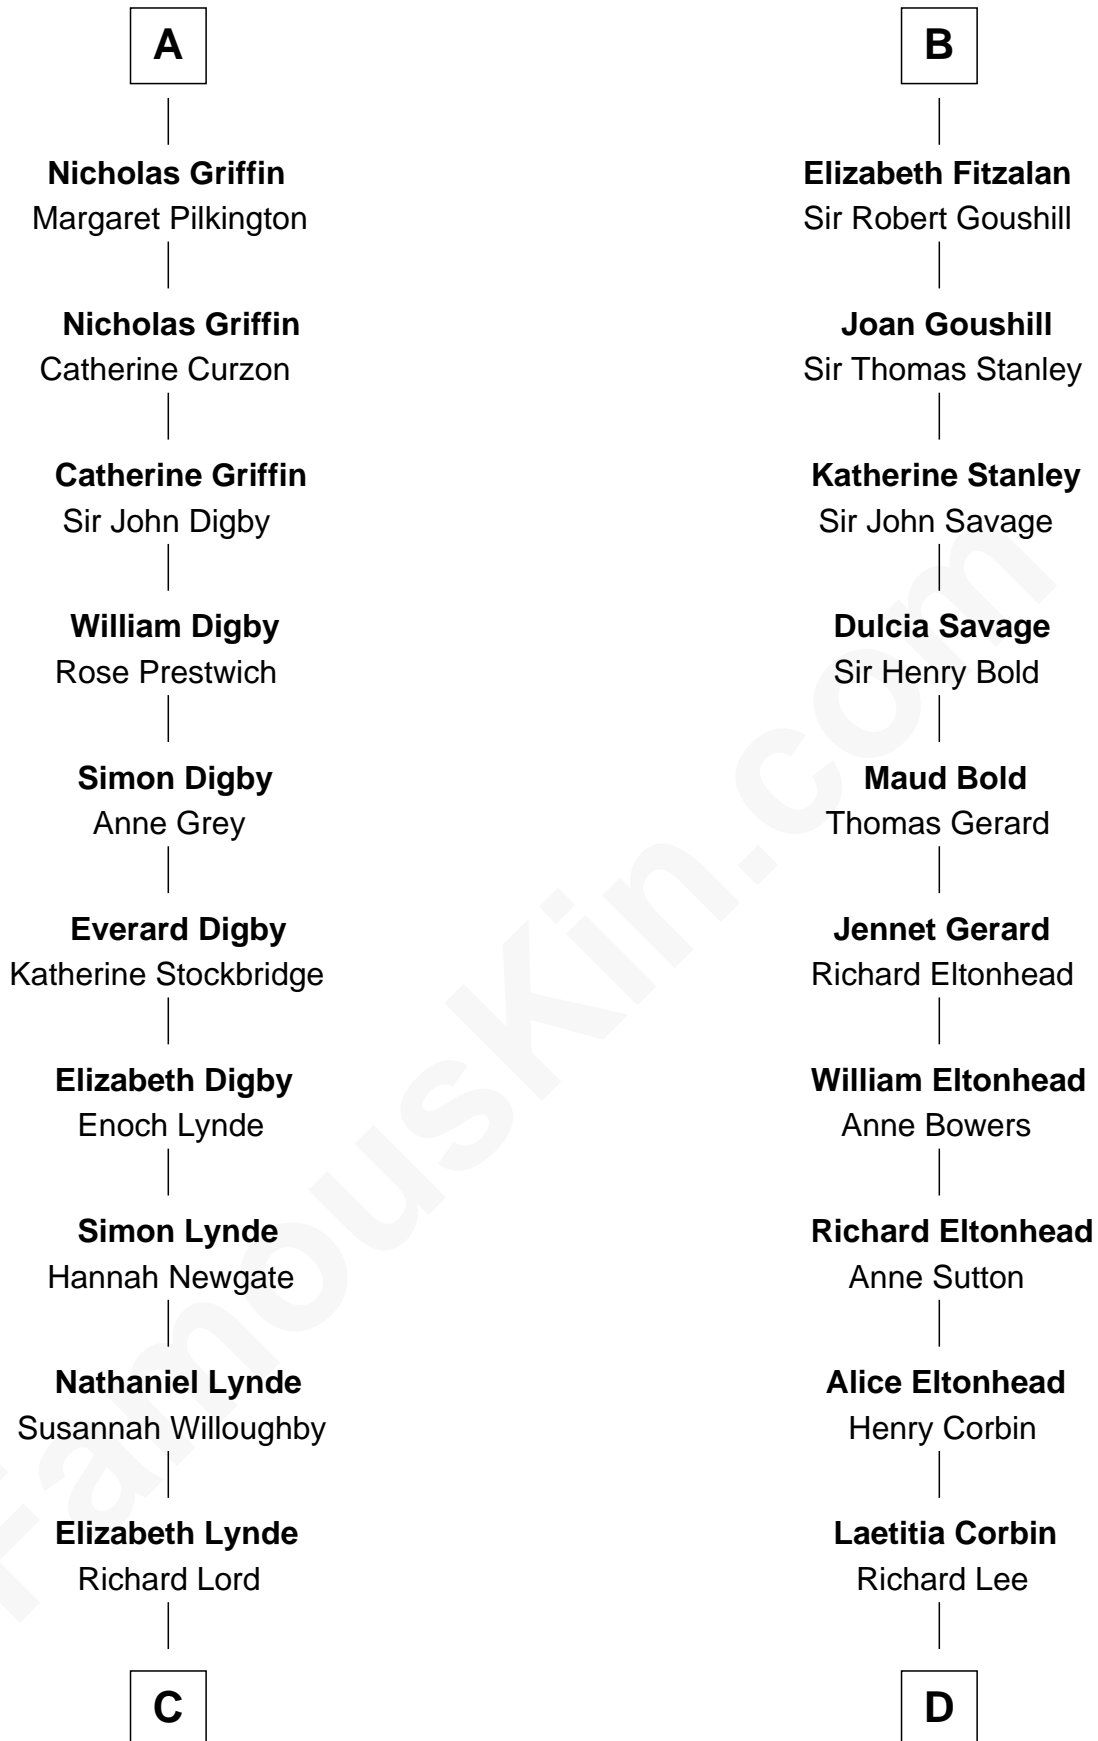

FamousKin.com

Relationship Chart of

J.P. Morgan

American Banker and Art Collector

18th cousin 3 times removed of

Richard Henry Lee

Signer of the Declaration of Independence

C

Lynde Lord
Lois Sheldon

Lynde Lord
Mary Lyman

Mary Sheldon Lord
John Pierpont

Juliet Pierpont
Junius Spencer Morgan

J.P. Morgan
American Banker and Art Collector

D

Gov. Thomas Lee
Hannah Ludwell

Richard Henry Lee
Signer of Declaration of Independence