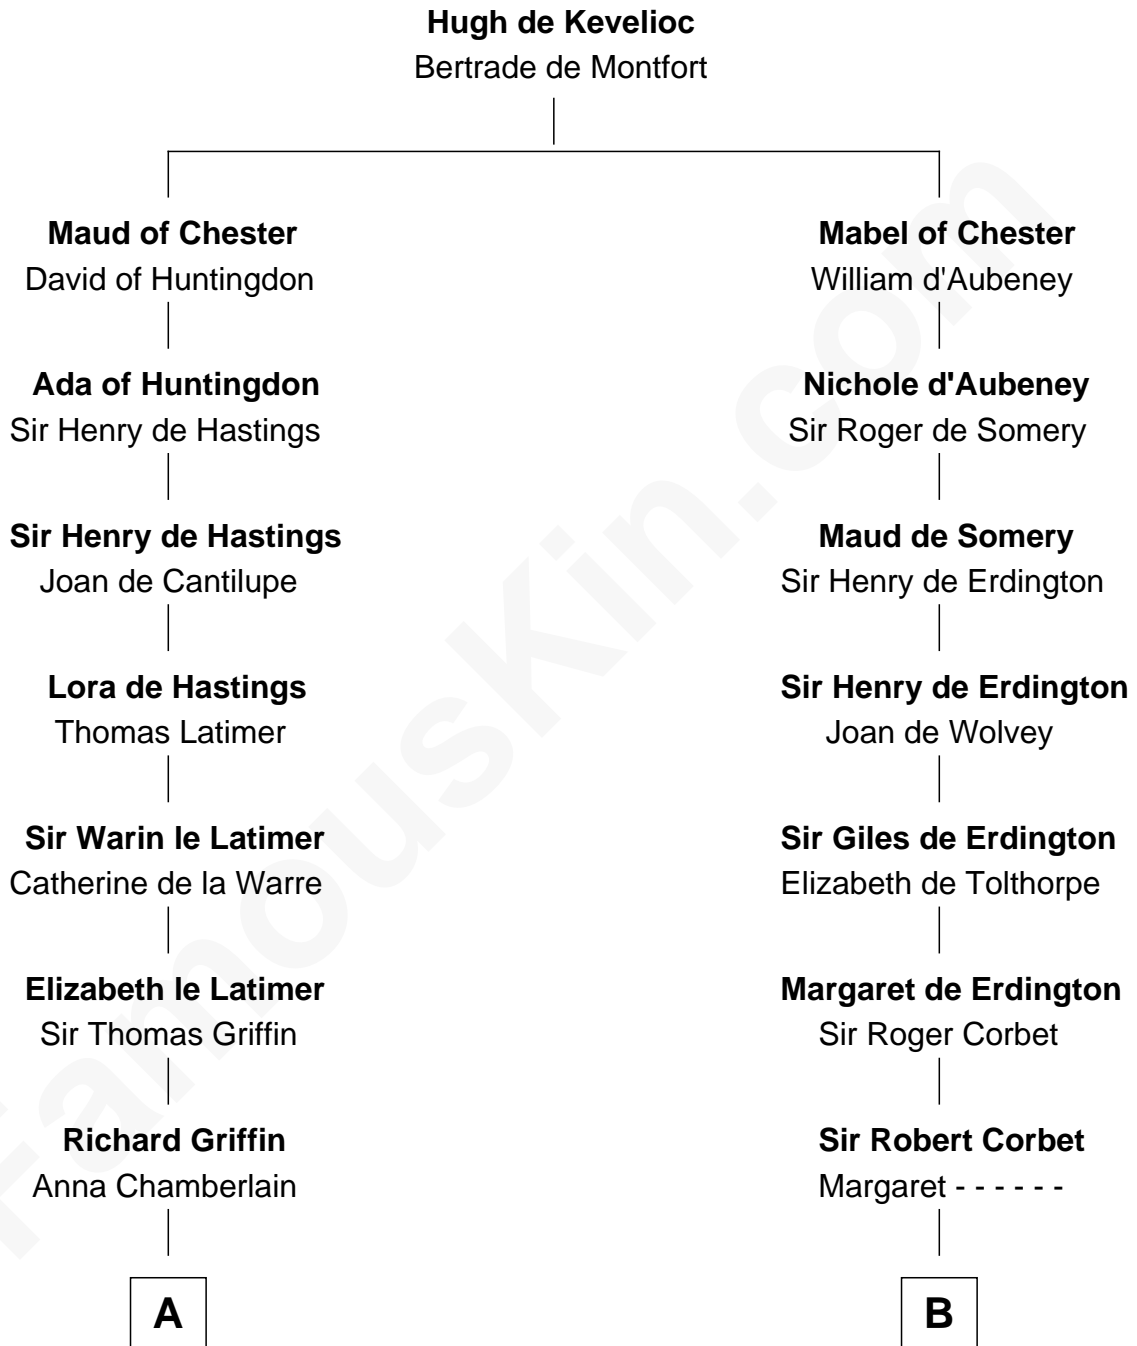

FamousKin.com

Relationship Chart of

J.P. Morgan

American Banker and Art Collector

18th cousin 3 times removed of

Richard Henry Lee

Signer of the Declaration of Independence

C

Lynde Lord
Lois Sheldon

Lynde Lord
Mary Lyman

Mary Sheldon Lord
John Pierpont

Juliet Pierpont
Junius Spencer Morgan

J.P. Morgan
American Banker and Art Collector

D

Gov. Thomas Lee
Hannah Ludwell

Richard Henry Lee
Signer of Declaration of Independence