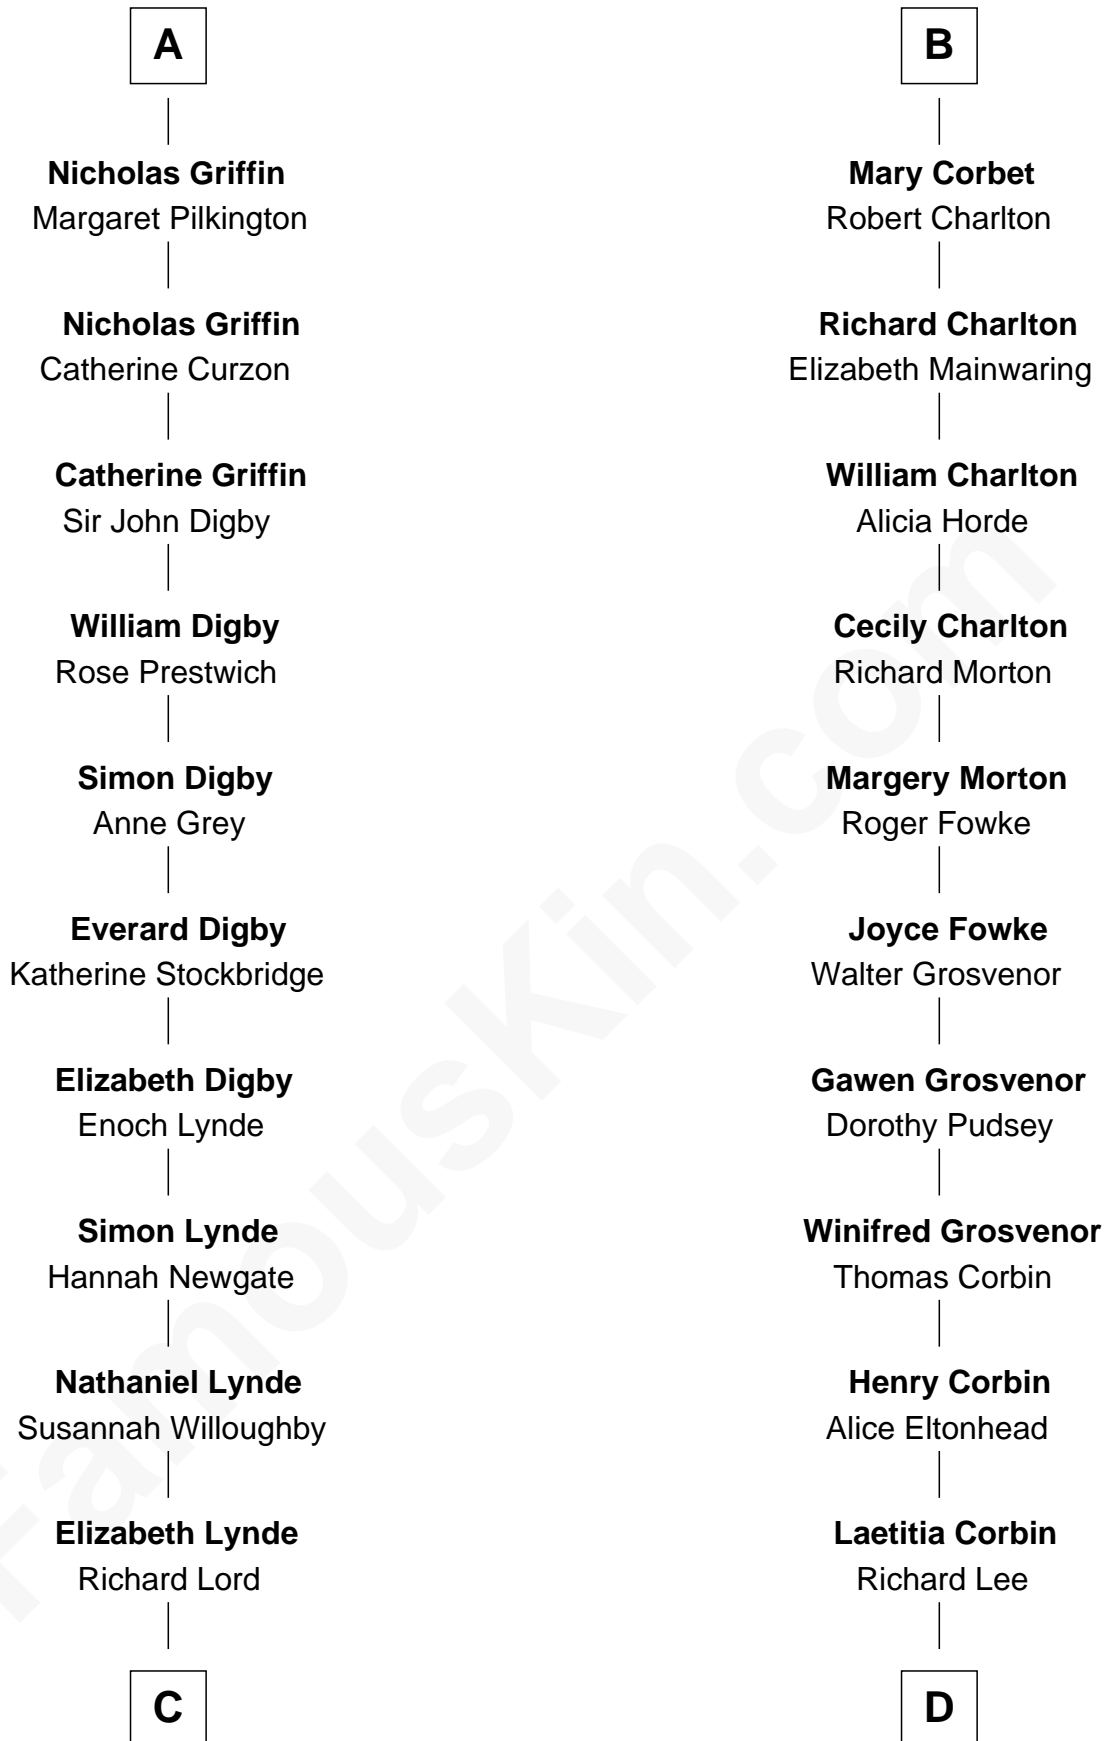

FamousKin.com

Relationship Chart of

J.P. Morgan

American Banker and Art Collector

18th cousin 3 times removed of

Richard Henry Lee

Signer of the Declaration of Independence

C

Lynde Lord
Lois Sheldon

Lynde Lord
Mary Lyman

Mary Sheldon Lord
John Pierpont

Juliet Pierpont
Junius Spencer Morgan

J.P. Morgan
American Banker and Art Collector

D

Gov. Thomas Lee
Hannah Ludwell

Richard Henry Lee
Signer of Declaration of Independence