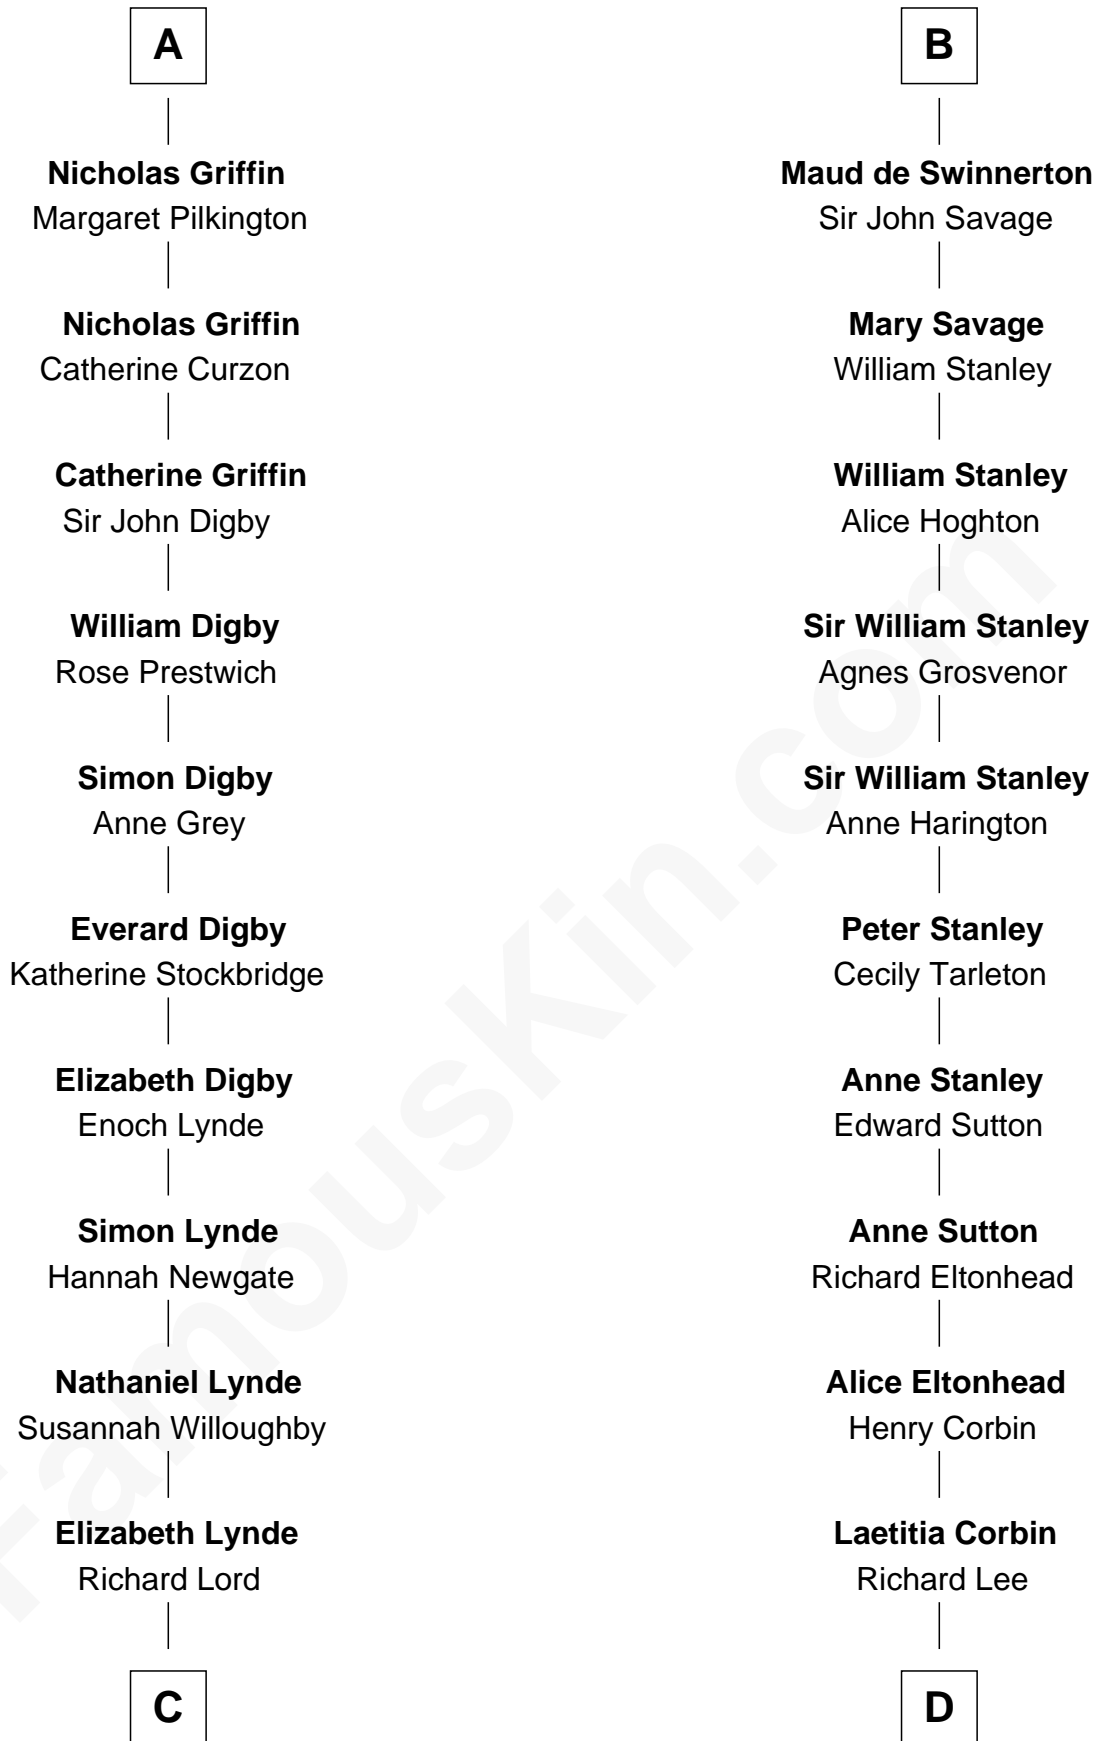

## Relationship Chart of

### J.P. Morgan

*American Banker and Art Collector*

18th cousin 3 times removed of

### Richard Henry Lee

*Signer of the Declaration of Independence*

**C**

**Lynde Lord**  
Lois Sheldon

**Lynde Lord**  
Mary Lyman

**Mary Sheldon Lord**  
John Pierpont

**Juliet Pierpont**  
Junius Spencer Morgan