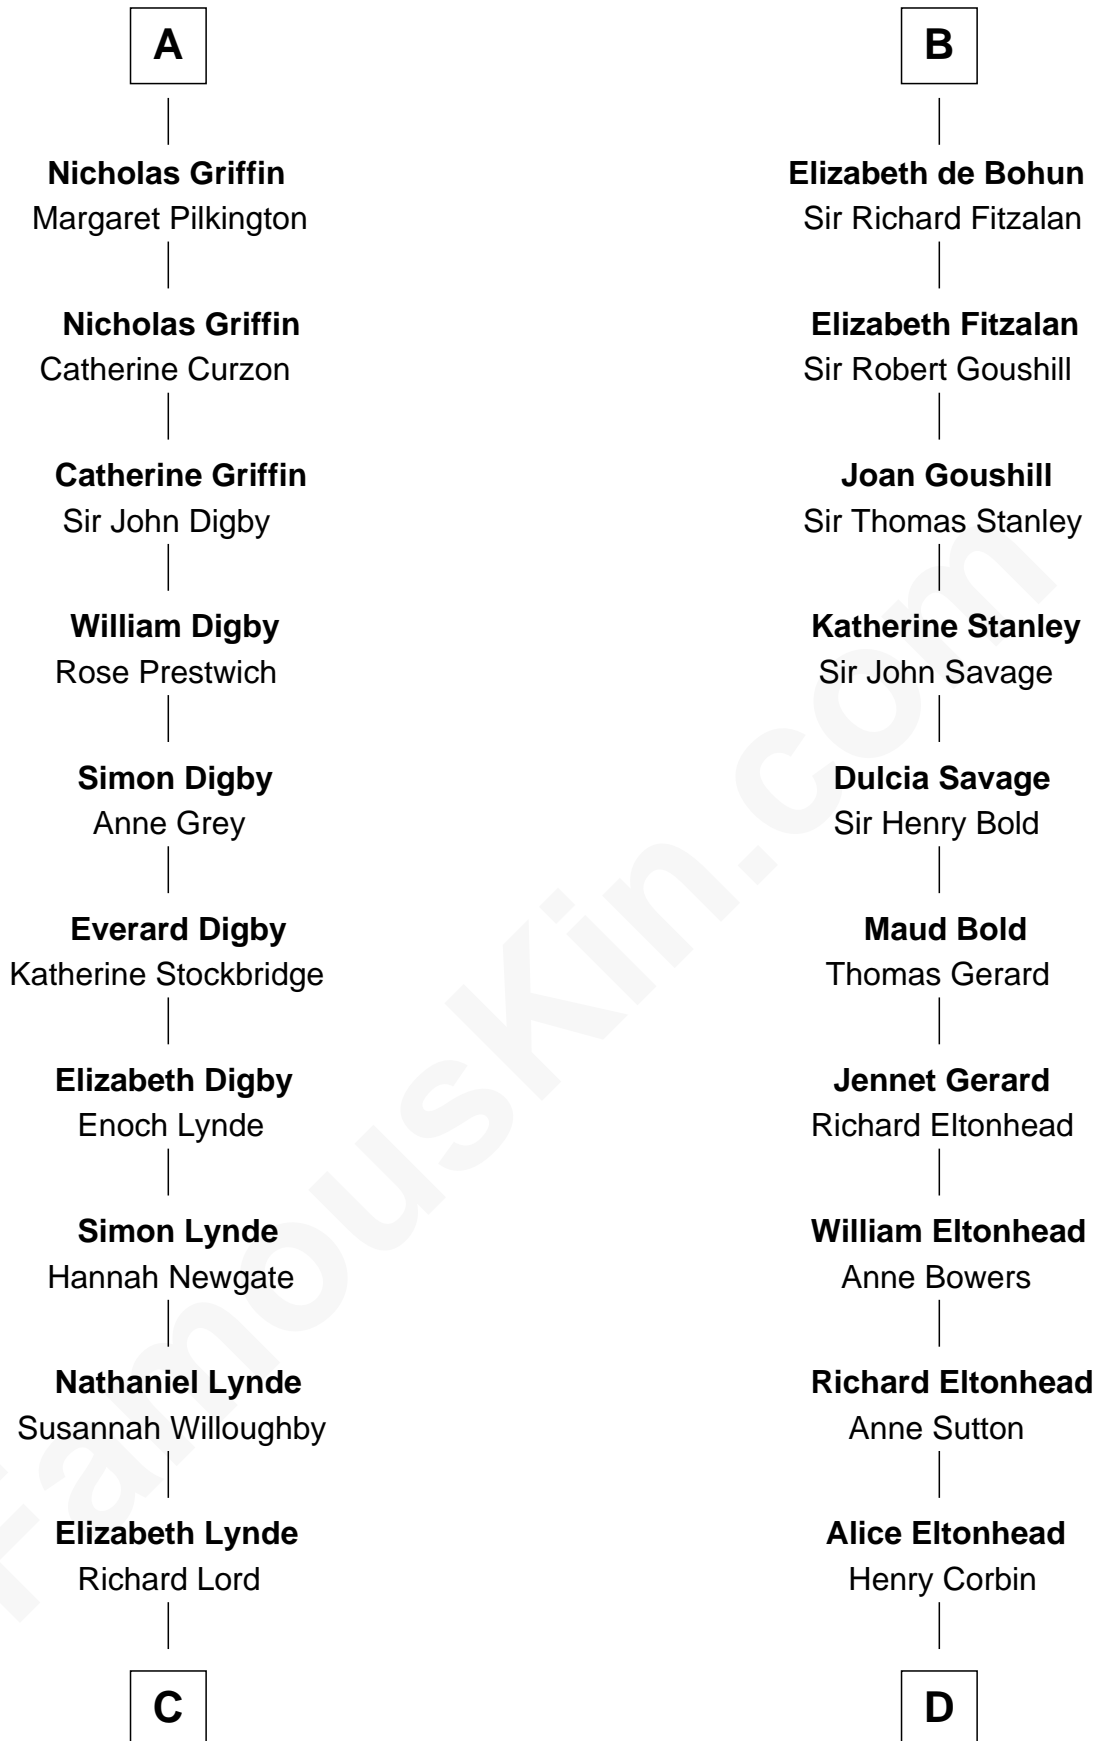

# FamousKin.com Relationship Chart of

**J.P. Morgan**

*American Banker and Art Collector*

19th cousin 2 times removed of

**Richard Henry Lee**

*Signer of the Declaration of Independence*

**C**

**Lynde Lord**  
Lois Sheldon

**Lynde Lord**  
Mary Lyman

**Mary Sheldon Lord**  
John Pierpont

**Juliet Pierpont**  
Junius Spencer Morgan

**J.P. Morgan**  
*American Banker and Art Collector*

**D**

**Laetitia Corbin**  
Richard Lee

**Gov. Thomas Lee**  
Hannah Ludwell