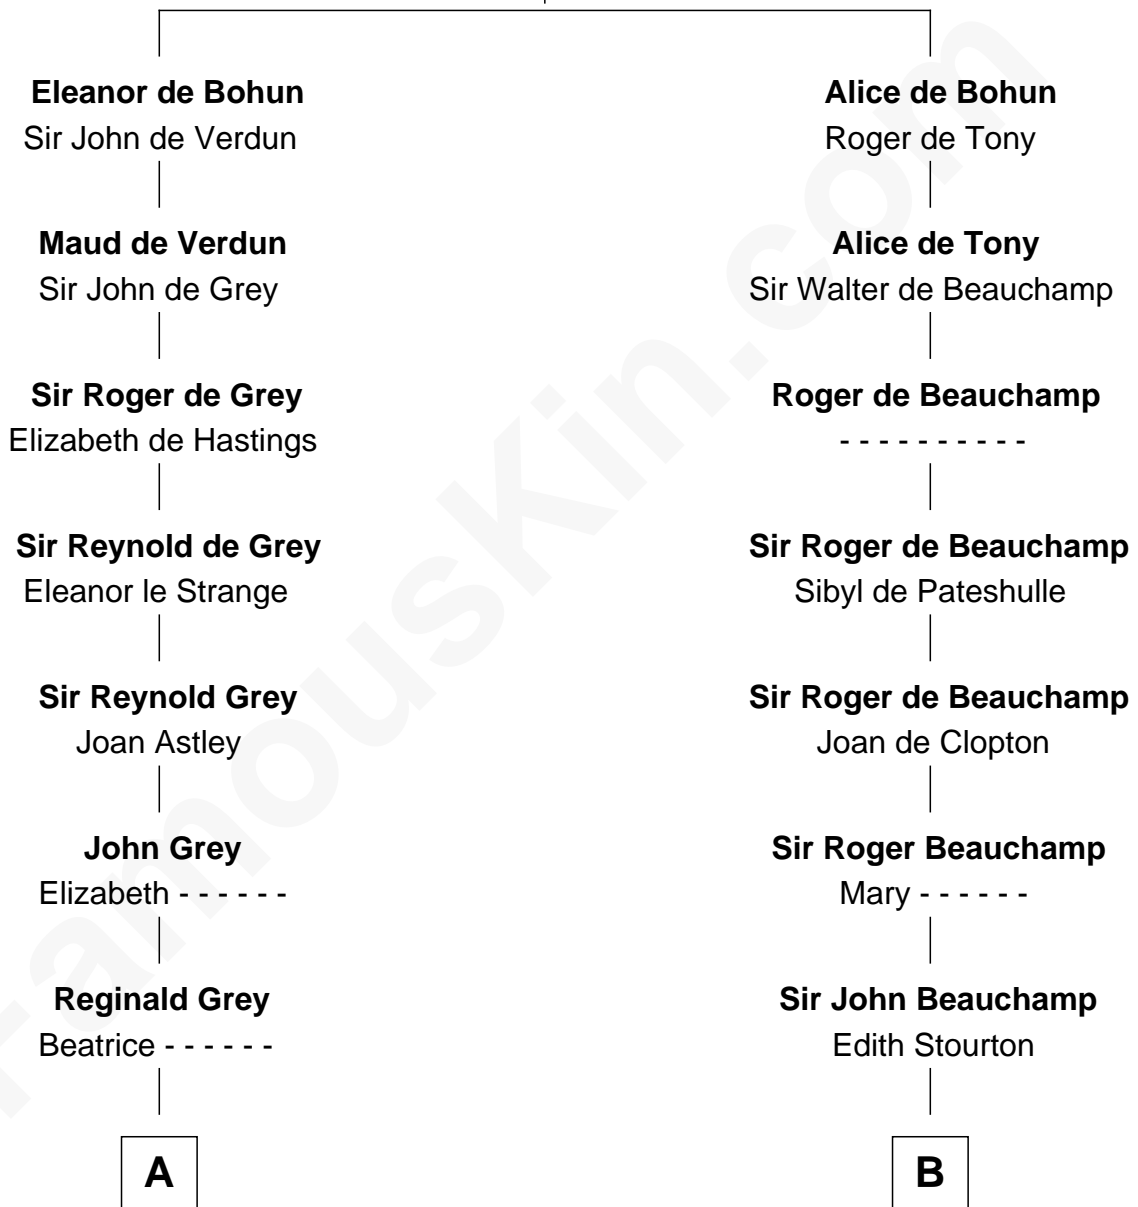

FamousKin.com Relationship Chart of

J.P. Morgan

American Banker and Art Collector

10th cousin 9 times removed of

King Henry VIII

King of England

Sir Humphrey de Bohun

Maud of Eu

C

—
Mary Sheldon Lord

John Pierpont

—
Juliet Pierpont

Junius Spencer Morgan

—
J.P. Morgan

American Banker and Art Collector

FamousKin.com