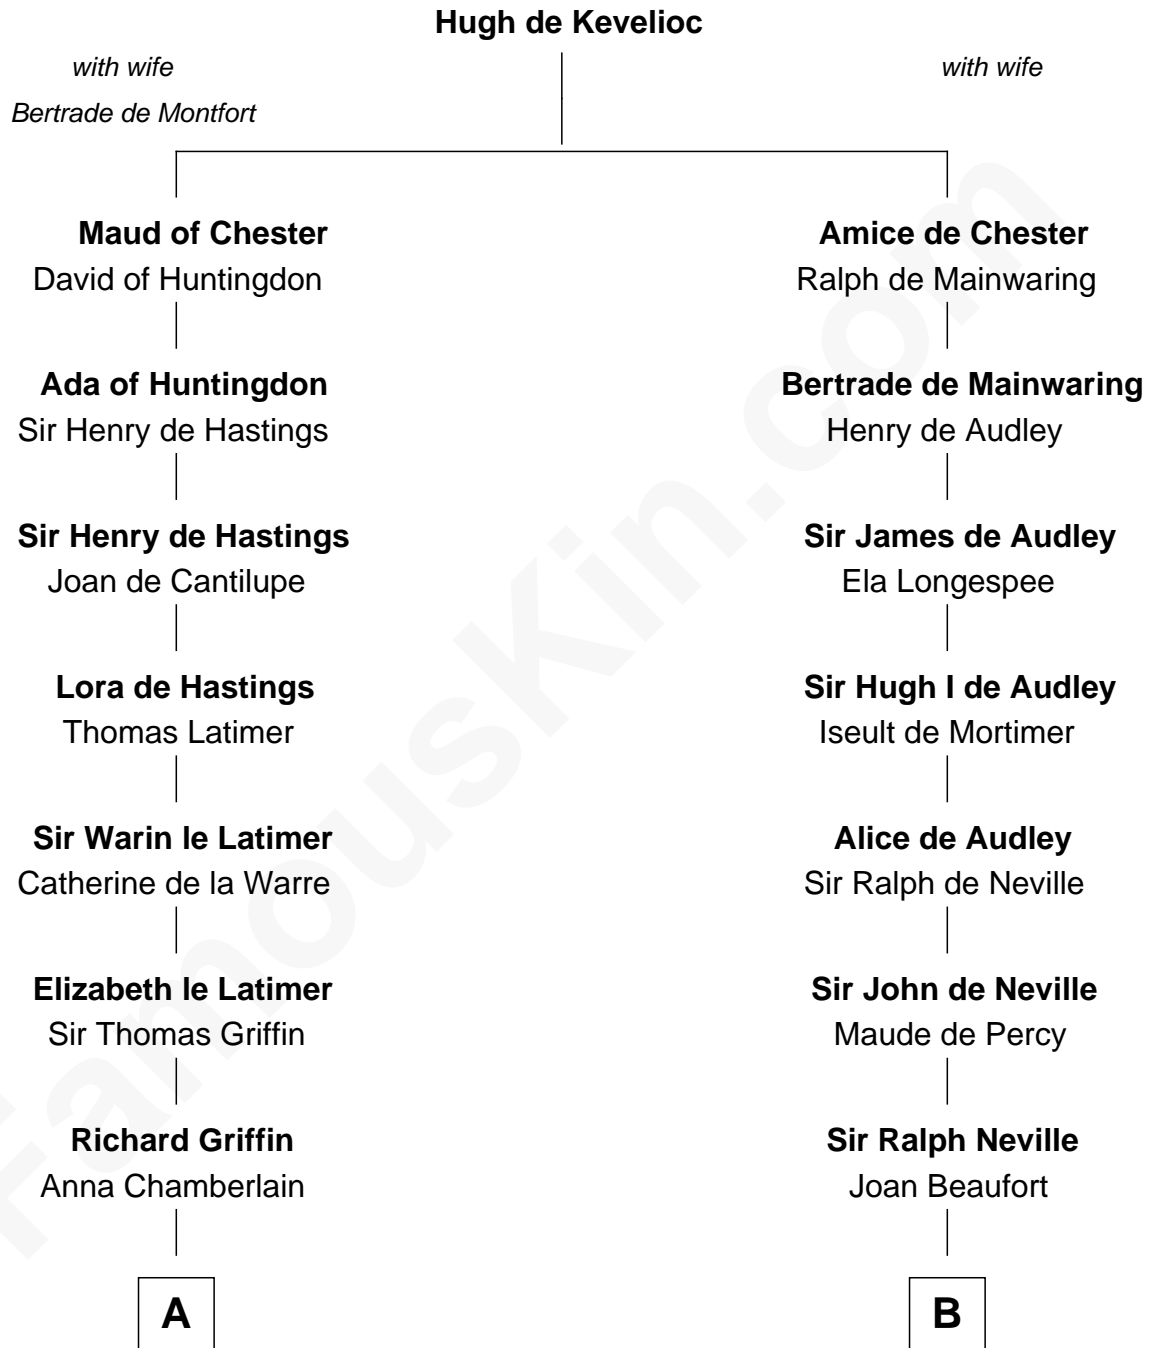

FamousKin.com Relationship Chart of

J.P. Morgan

American Banker and Art Collector

10th cousin 11 times removed of

King Henry VIII

King of England

C

—
Lynde Lord
Lois Sheldon

—
Lynde Lord
Mary Lyman

—
Mary Sheldon Lord
John Pierpont

—
Juliet Pierpont
Junius Spencer Morgan

—
J.P. Morgan
American Banker and Art Collector

FamousKin.com