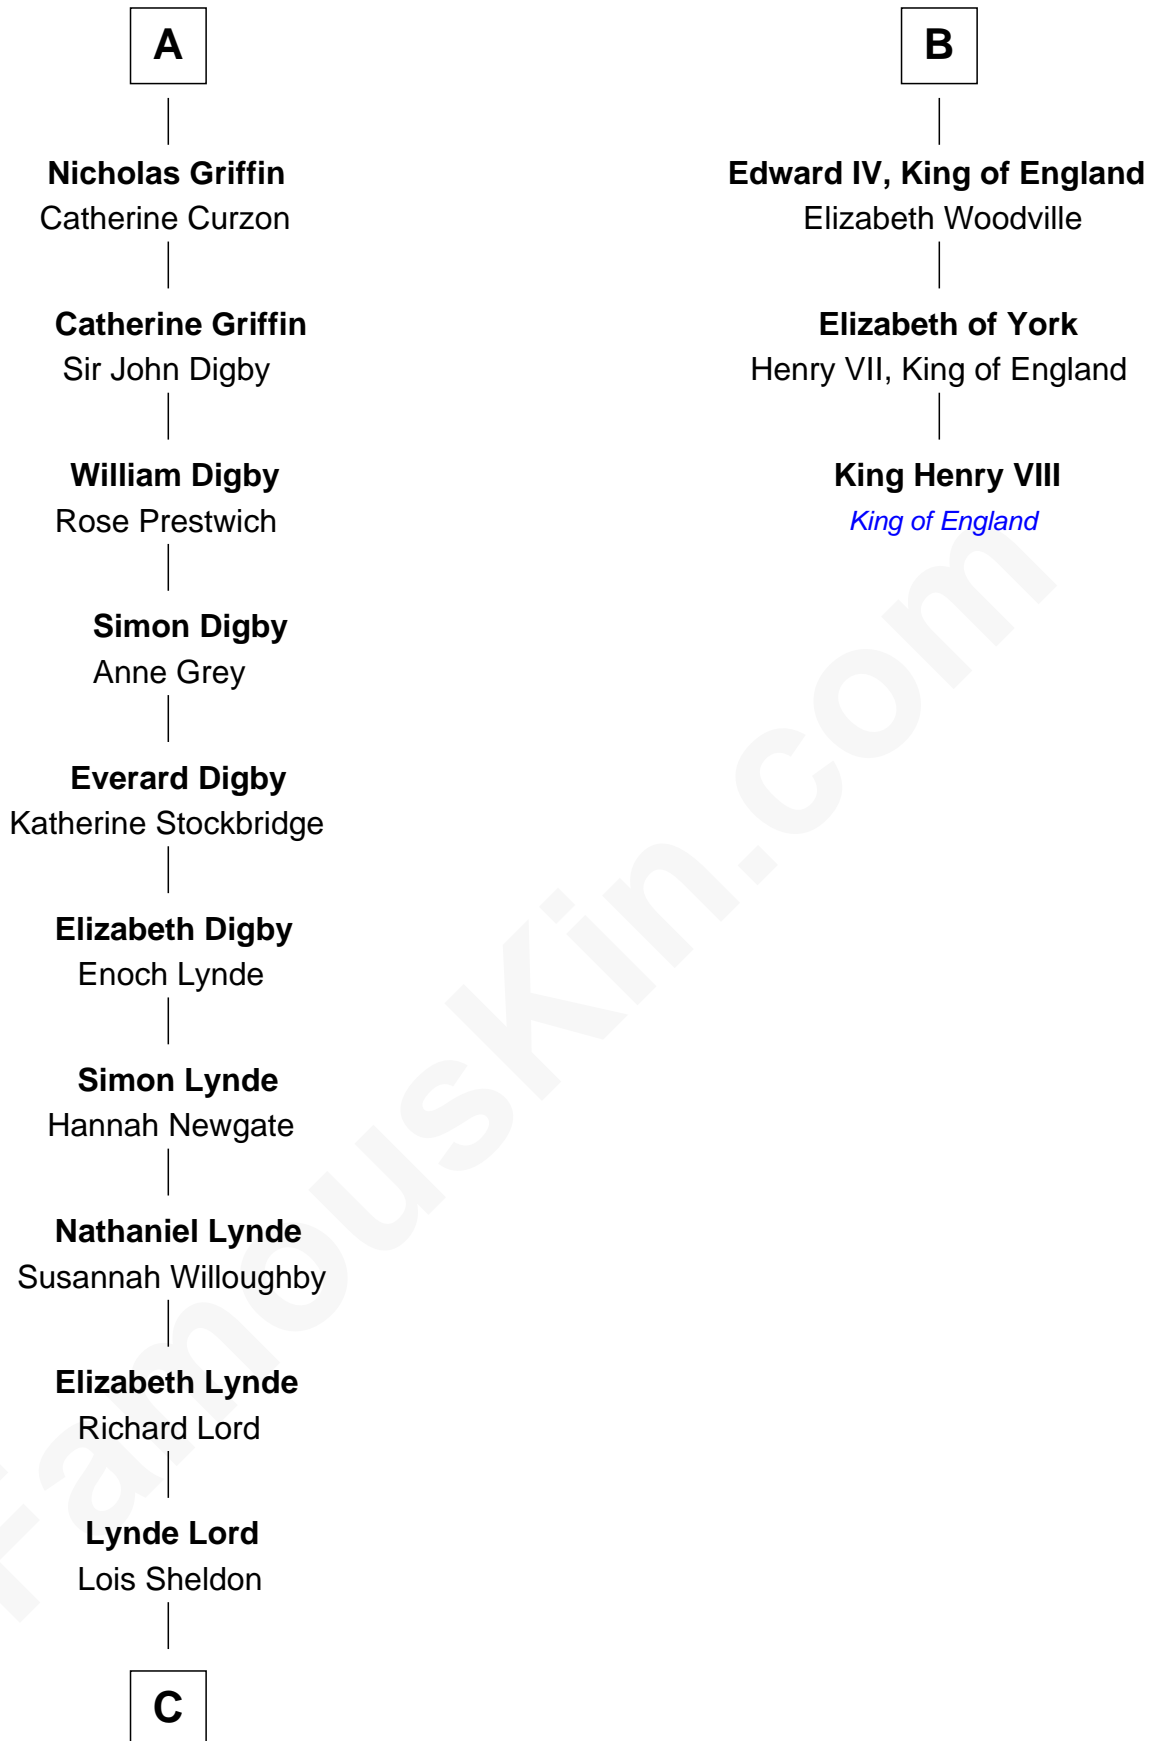

FamousKin.com Relationship Chart of

J.P. Morgan

American Banker and Art Collector

9th cousin 11 times removed of

King Henry VIII

King of England

William de Braiose

Eva Marshal

C

—
Lynde Lord

Mary Lyman

—
Mary Sheldon Lord

John Pierpont

—
Juliet Pierpont

Junius Spencer Morgan

—
J.P. Morgan