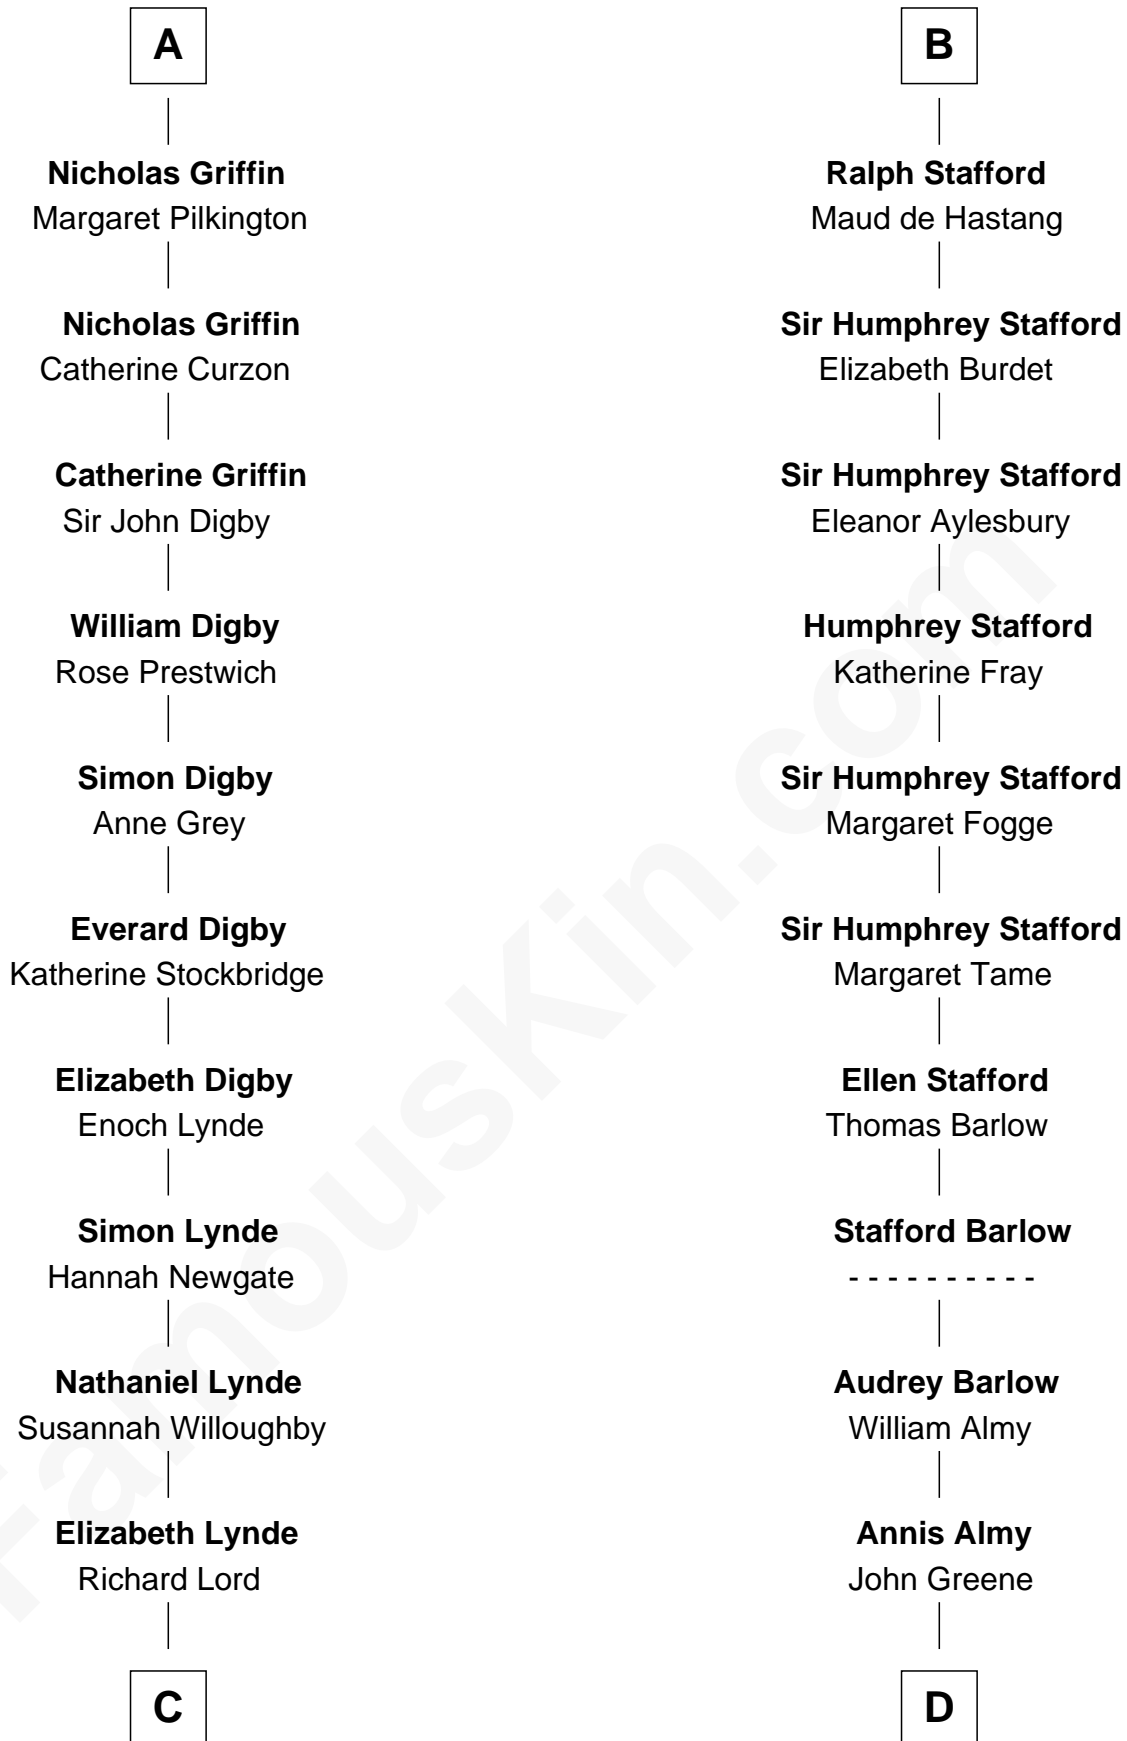

FamousKin.com Relationship Chart of

J.P. Morgan

American Banker and Art Collector

21st cousin of

Samuel Ward King

15th Governor of Rhode Island

Hugh de Kevelioc
Bertrade de Montfort

C

Lynde Lord
Lois Sheldon

Lynde Lord
Mary Lyman

Mary Sheldon Lord
John Pierpont

Juliet Pierpont
Junius Spencer Morgan

J.P. Morgan
American Banker and Art Collector

D

Samuel Greene
Mary Gorton

Samuel Greene
Sarah Coggeshall

Mercy Green
John Walton

Welthian Walton
William Borden King

Samuel Ward King
15th Governor of Rhode Island