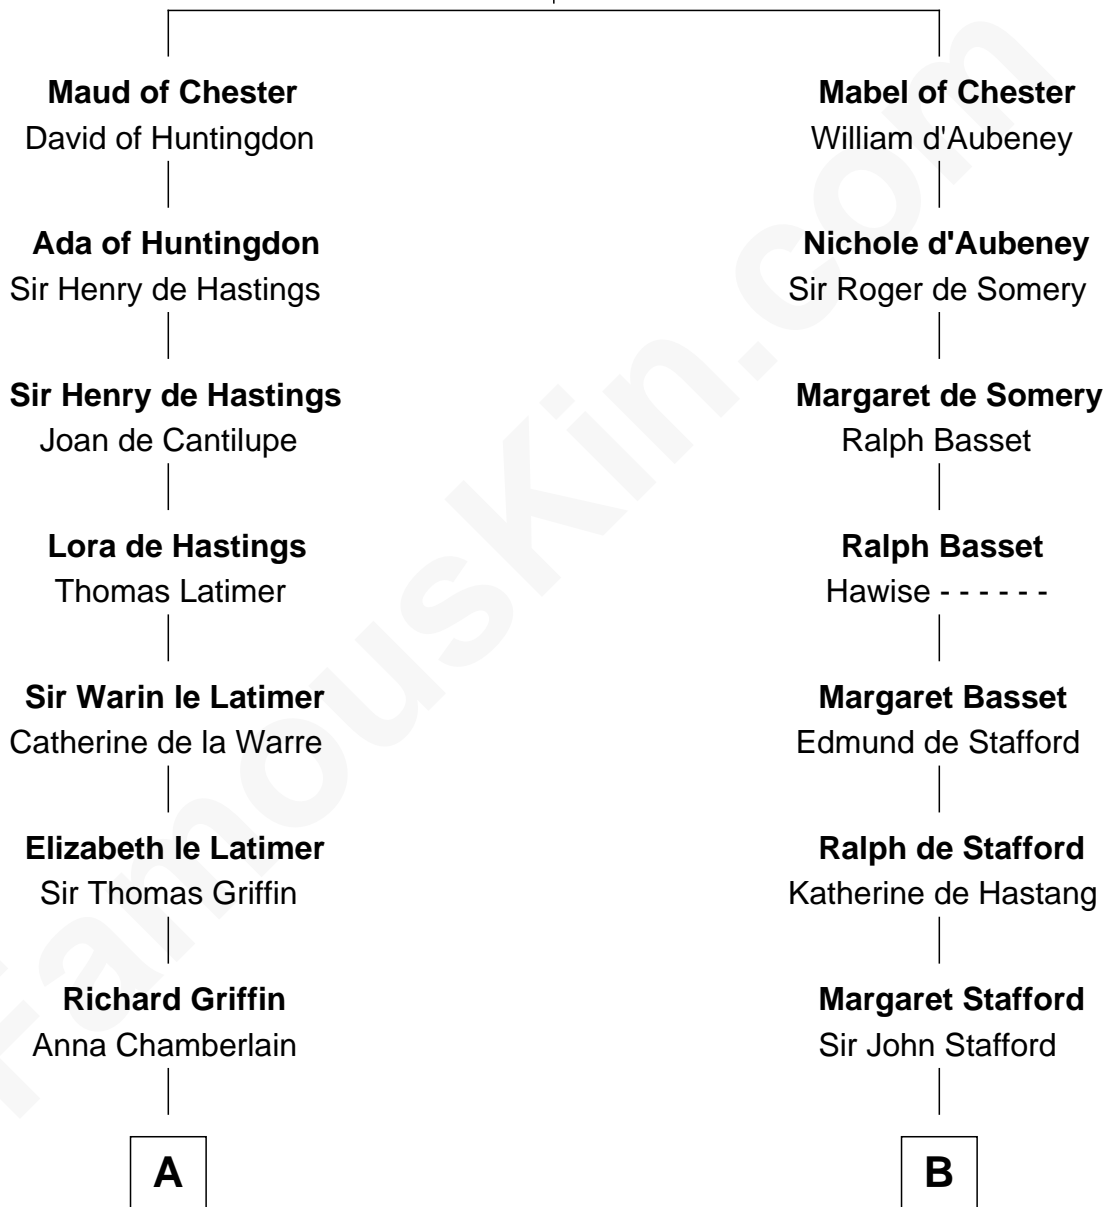

FamousKin.com Relationship Chart of

J.P. Morgan

American Banker and Art Collector

21st cousin of

Samuel Ward King

15th Governor of Rhode Island

Hugh de Kevelioc
Bertrade de Montfort

C

Lynde Lord
Lois Sheldon

Lynde Lord
Mary Lyman

Mary Sheldon Lord
John Pierpont

Juliet Pierpont
Junius Spencer Morgan

J.P. Morgan
American Banker and Art Collector

D

Samuel Greene
Mary Gorton

Samuel Greene
Sarah Coggeshall

Mercy Green
John Walton

Welthian Walton
William Borden King

Samuel Ward King
15th Governor of Rhode Island