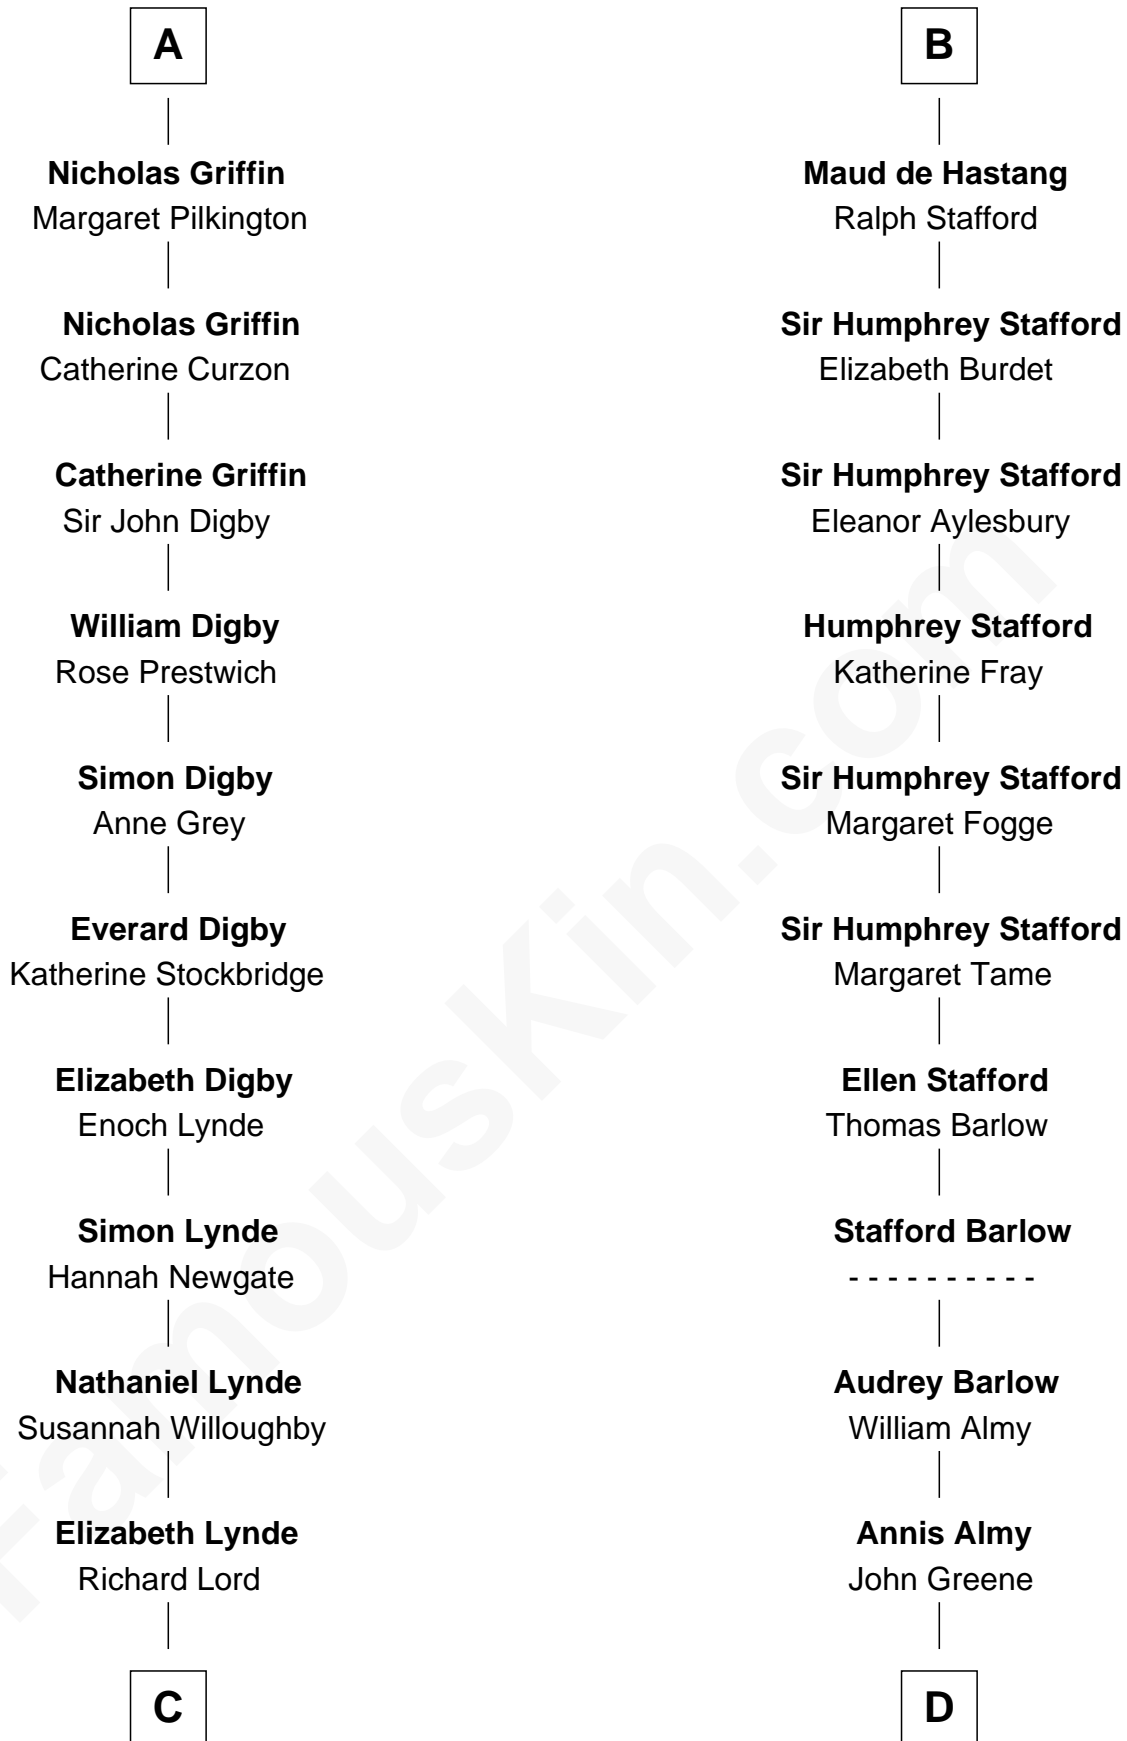

FamousKin.com Relationship Chart of

J.P. Morgan

American Banker and Art Collector

21st cousin of

Samuel Ward King

15th Governor of Rhode Island

C

Lynde Lord
Lois Sheldon

Lynde Lord
Mary Lyman

Mary Sheldon Lord
John Pierpont

Juliet Pierpont
Junius Spencer Morgan

J.P. Morgan
American Banker and Art Collector

D

Samuel Greene
Mary Gorton

Samuel Greene
Sarah Coggeshall

Mercy Green
John Walton

Welthian Walton
William Borden King

Samuel Ward King
15th Governor of Rhode Island