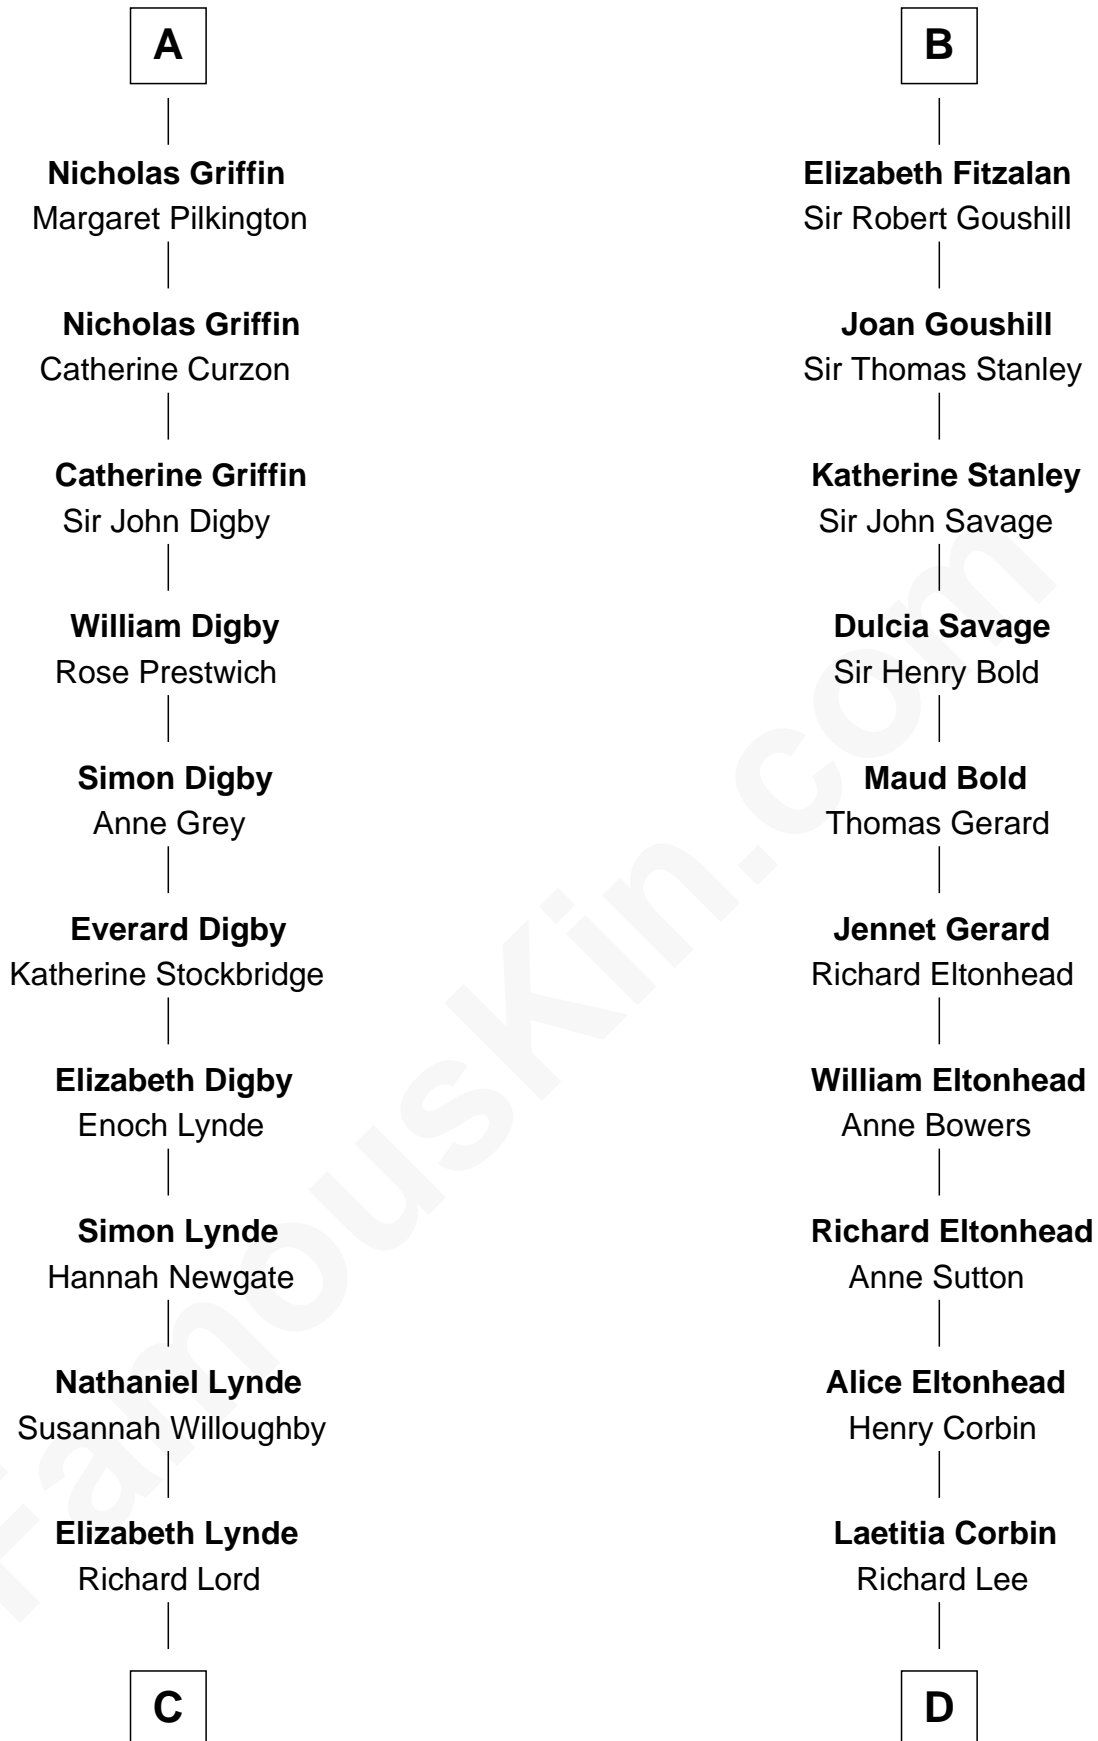

FamousKin.com Relationship Chart of

J.P. Morgan

American Banker and Art Collector

18th cousin 3 times removed of

Francis Lightfoot Lee

Signer of the Declaration of Independence

C

Lynde Lord
Lois Sheldon

Lynde Lord
Mary Lyman

Mary Sheldon Lord
John Pierpont

Juliet Pierpont
Junius Spencer Morgan

J.P. Morgan
American Banker and Art Collector

D

Gov. Thomas Lee
Hannah Ludwell

Francis Lightfoot Lee
Signer of Declaration of Independence