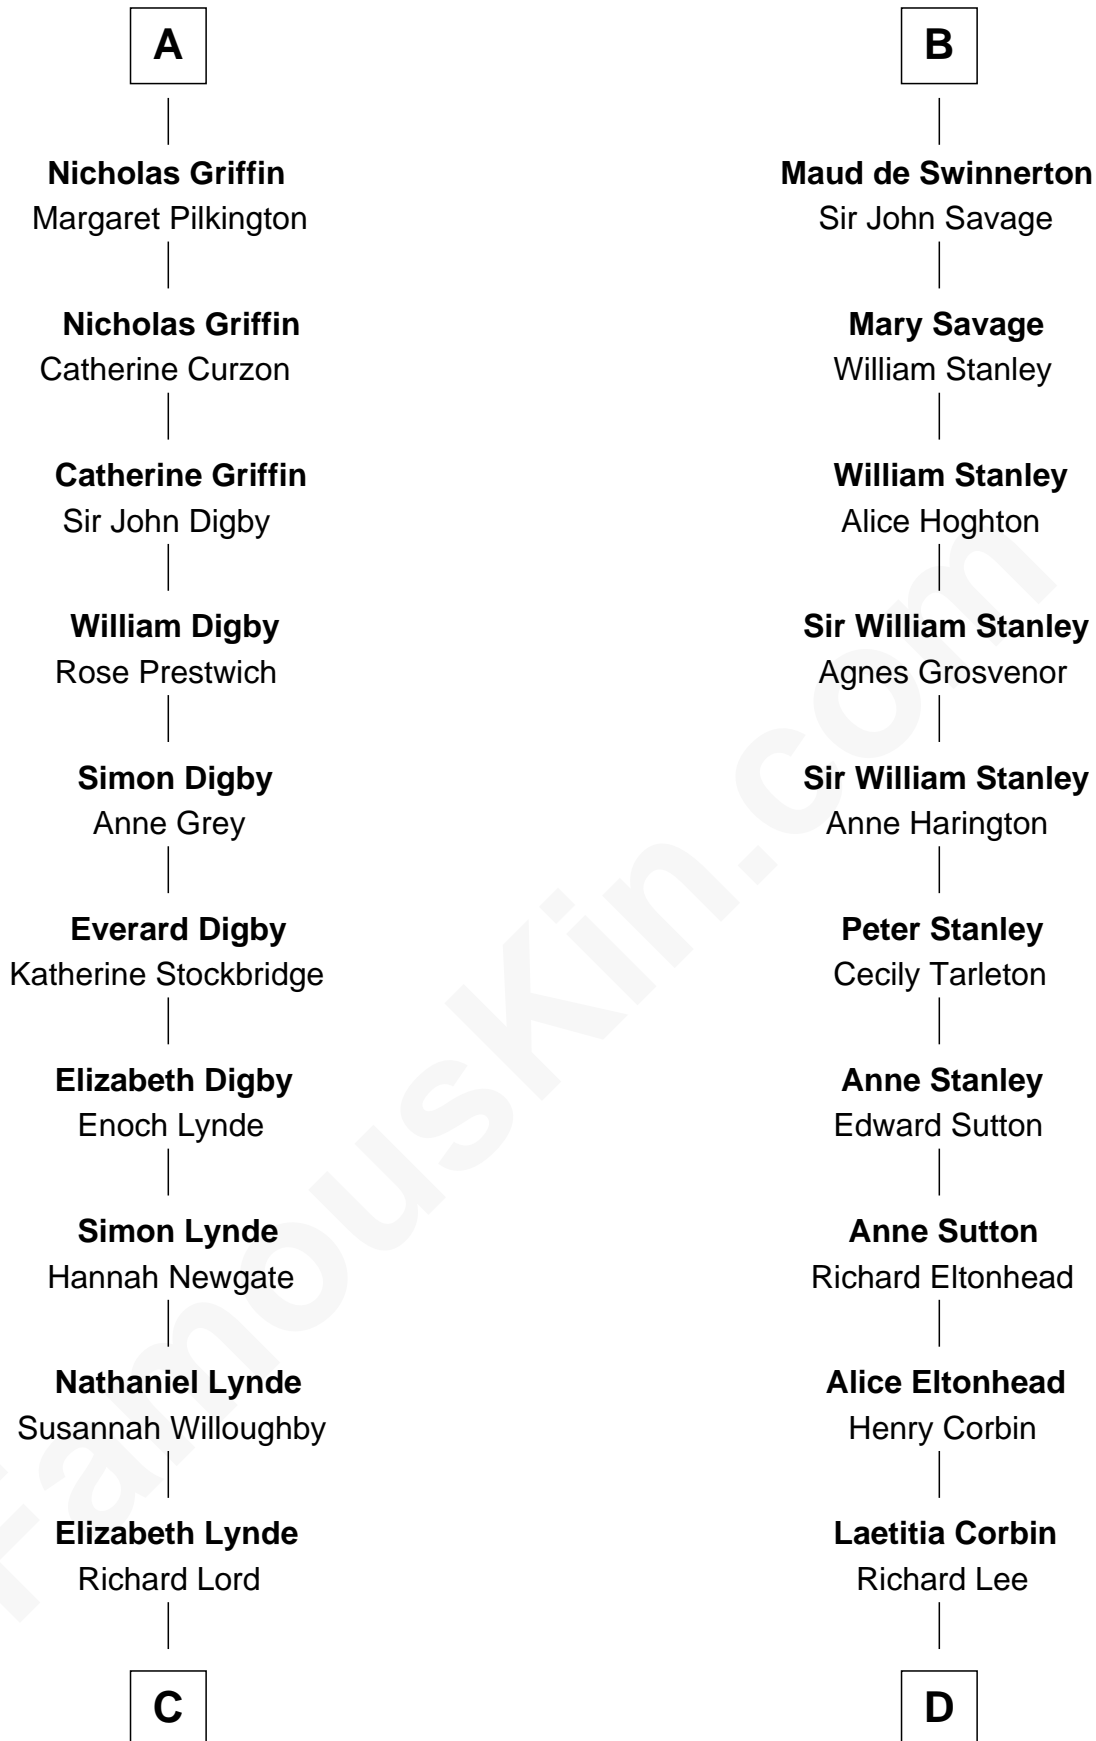

## Relationship Chart of

### J.P. Morgan

American Banker and Art Collector

18th cousin 3 times removed of

### Francis Lightfoot Lee

Signer of the Declaration of Independence

**C**

**Lynde Lord**  
Lois Sheldon

**Lynde Lord**  
Mary Lyman

**Mary Sheldon Lord**  
John Pierpont

**Juliet Pierpont**  
Junius Spencer Morgan