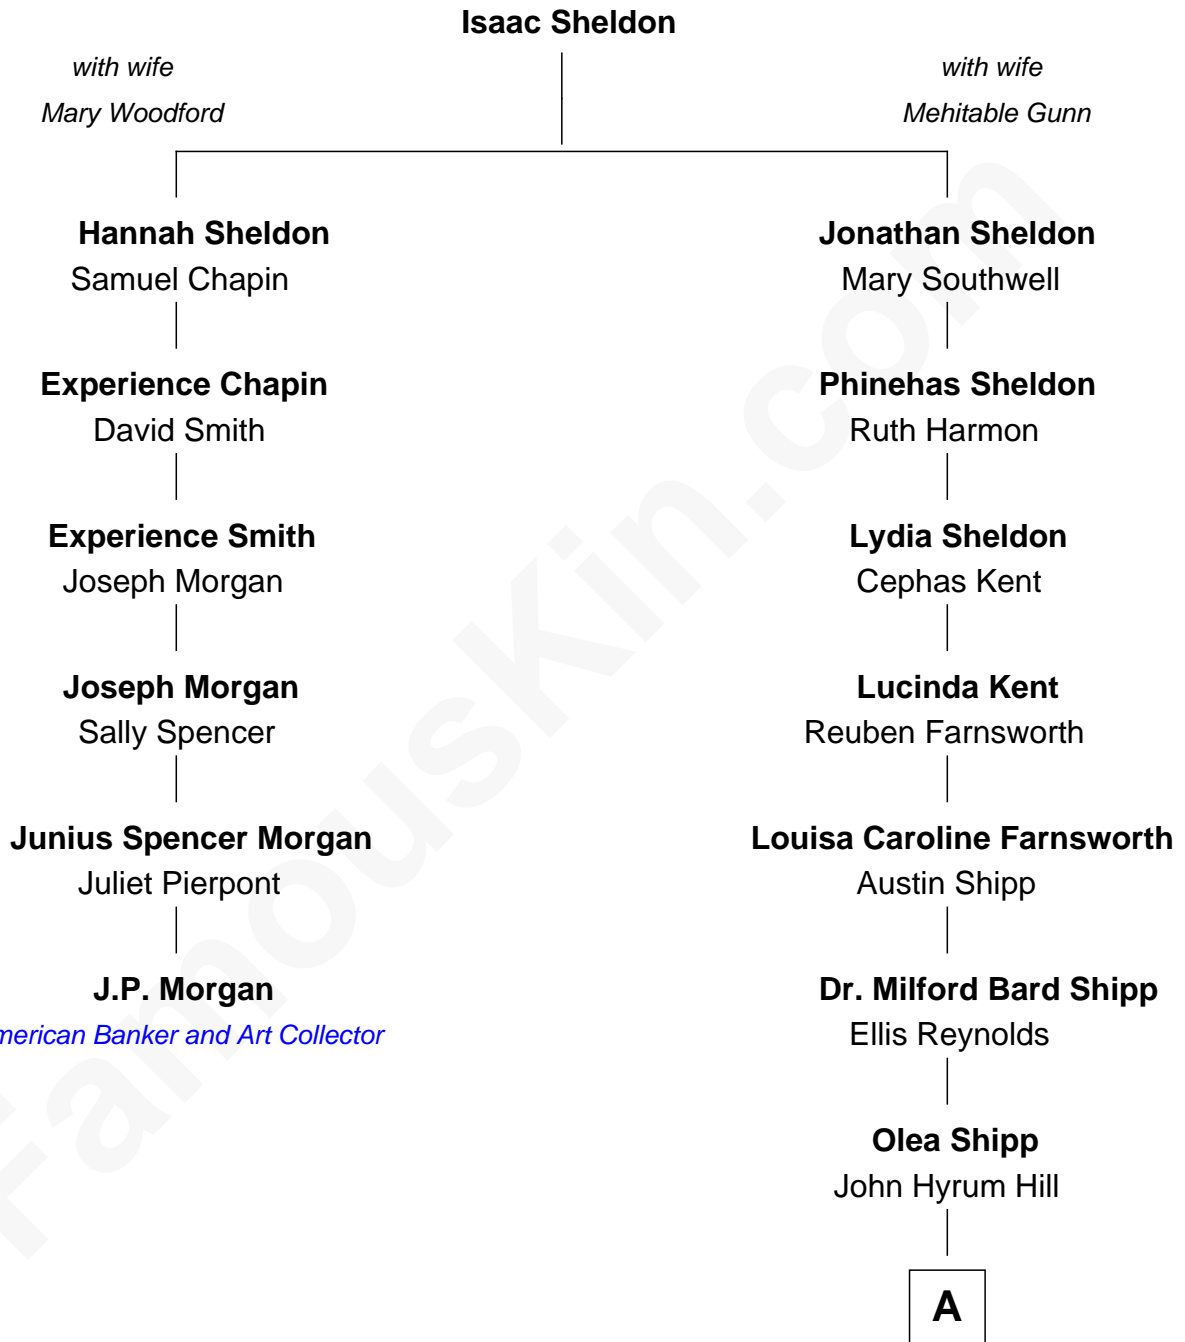

# FamousKin.com Relationship Chart of

**J.P. Morgan**

*American Banker and Art Collector*

5th cousin 4 times removed of

**Amy Adams**

*Movie Actress*

A

**Olea Lorraine Hill**  
Frank Ralph Adams

**Richard Kent Adams**  
Kathryn Hicken

**Amy Adams**  
*Movie Actress*

FamousKin.com