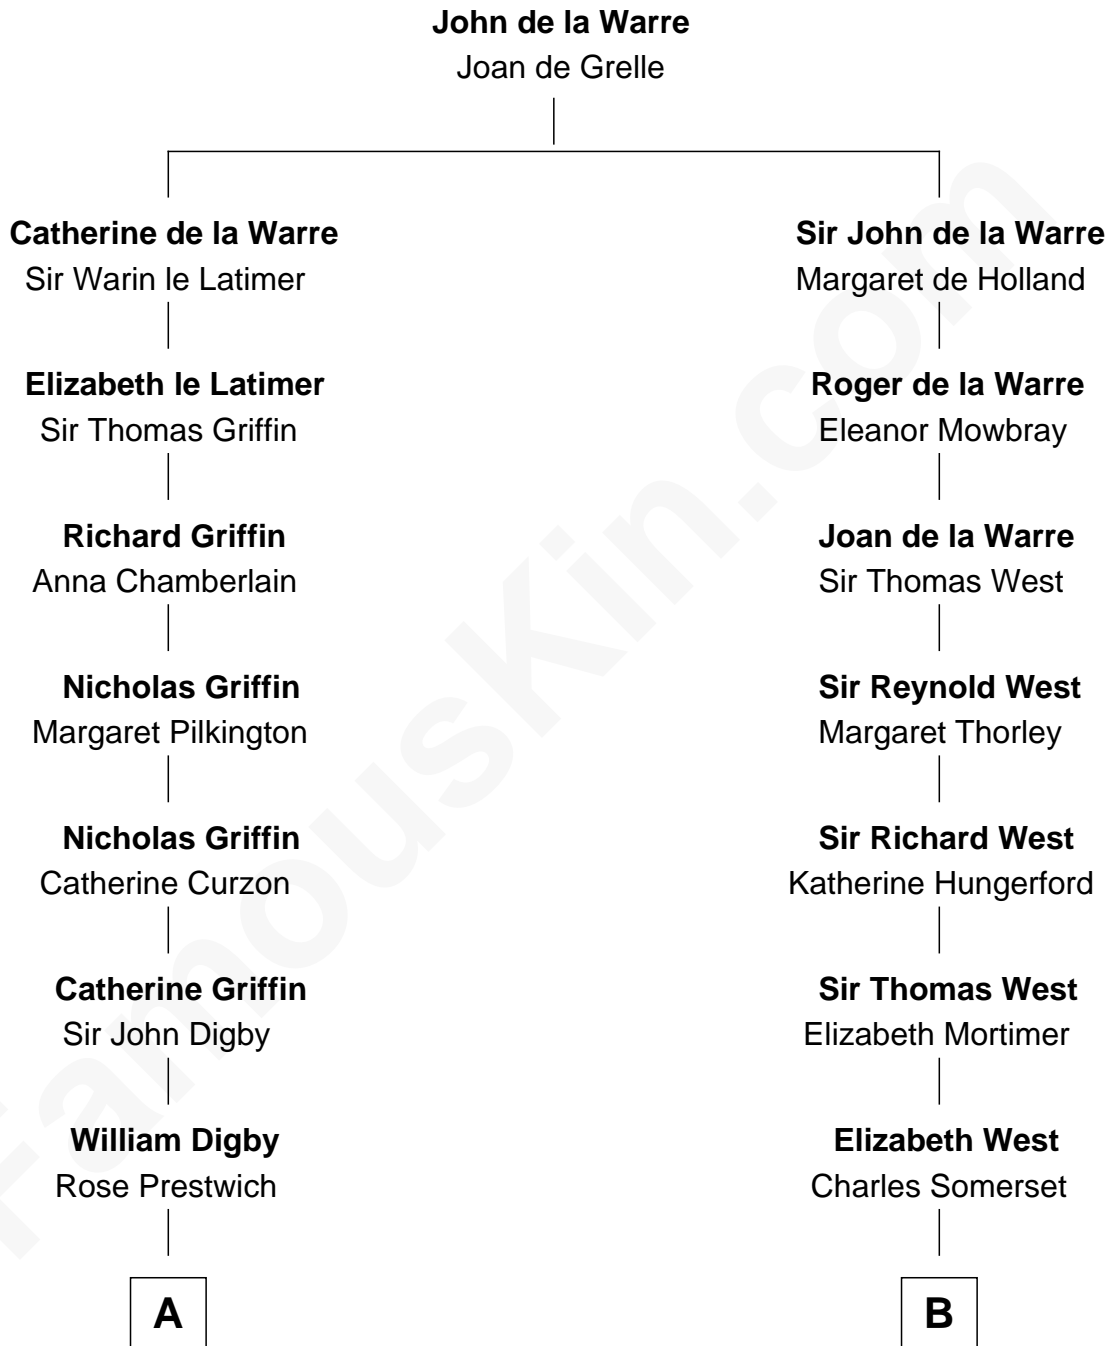

FamousKin.com Relationship Chart of

J.P. Morgan

American Banker and Art Collector

17th cousin 4 times removed of

Benedict Cumberbatch

Movie, Television and Stage Actor

C

Robert William Cumberbatch

Louisa Grace Hanson

Henry Alfred Cumberbatch

Hélène Gertrude Rees

Henry Carlton Cumberbatch

Pauline Ellen Laing Congdon

Timothy Carlton Congdon Cumberbatch

Wanda Ventham

Benedict Cumberbatch