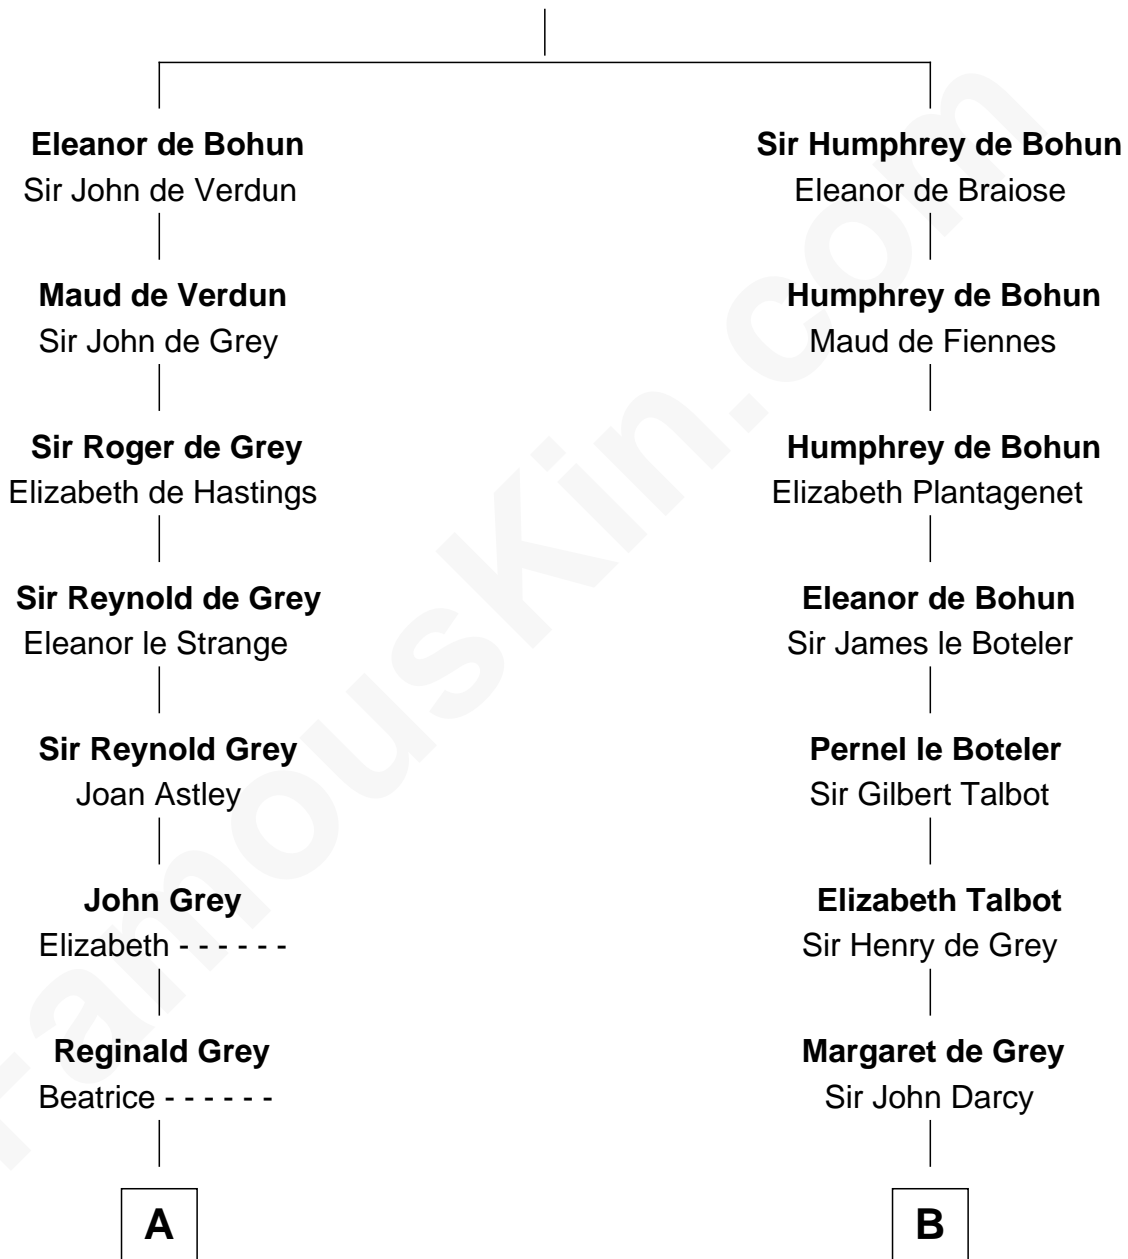

FamousKin.com Relationship Chart of

J.P. Morgan

American Banker and Art Collector

19th cousin 2 times removed of

Sir Arthur Conan Doyle

Author, "Sherlock Holmes"

Sir Humphrey de Bohun

Maud of Eu

C

Mary Sheldon Lord

John Pierpont

Juliet Pierpont

Junius Spencer Morgan

J.P. Morgan

American Banker and Art Collector

D