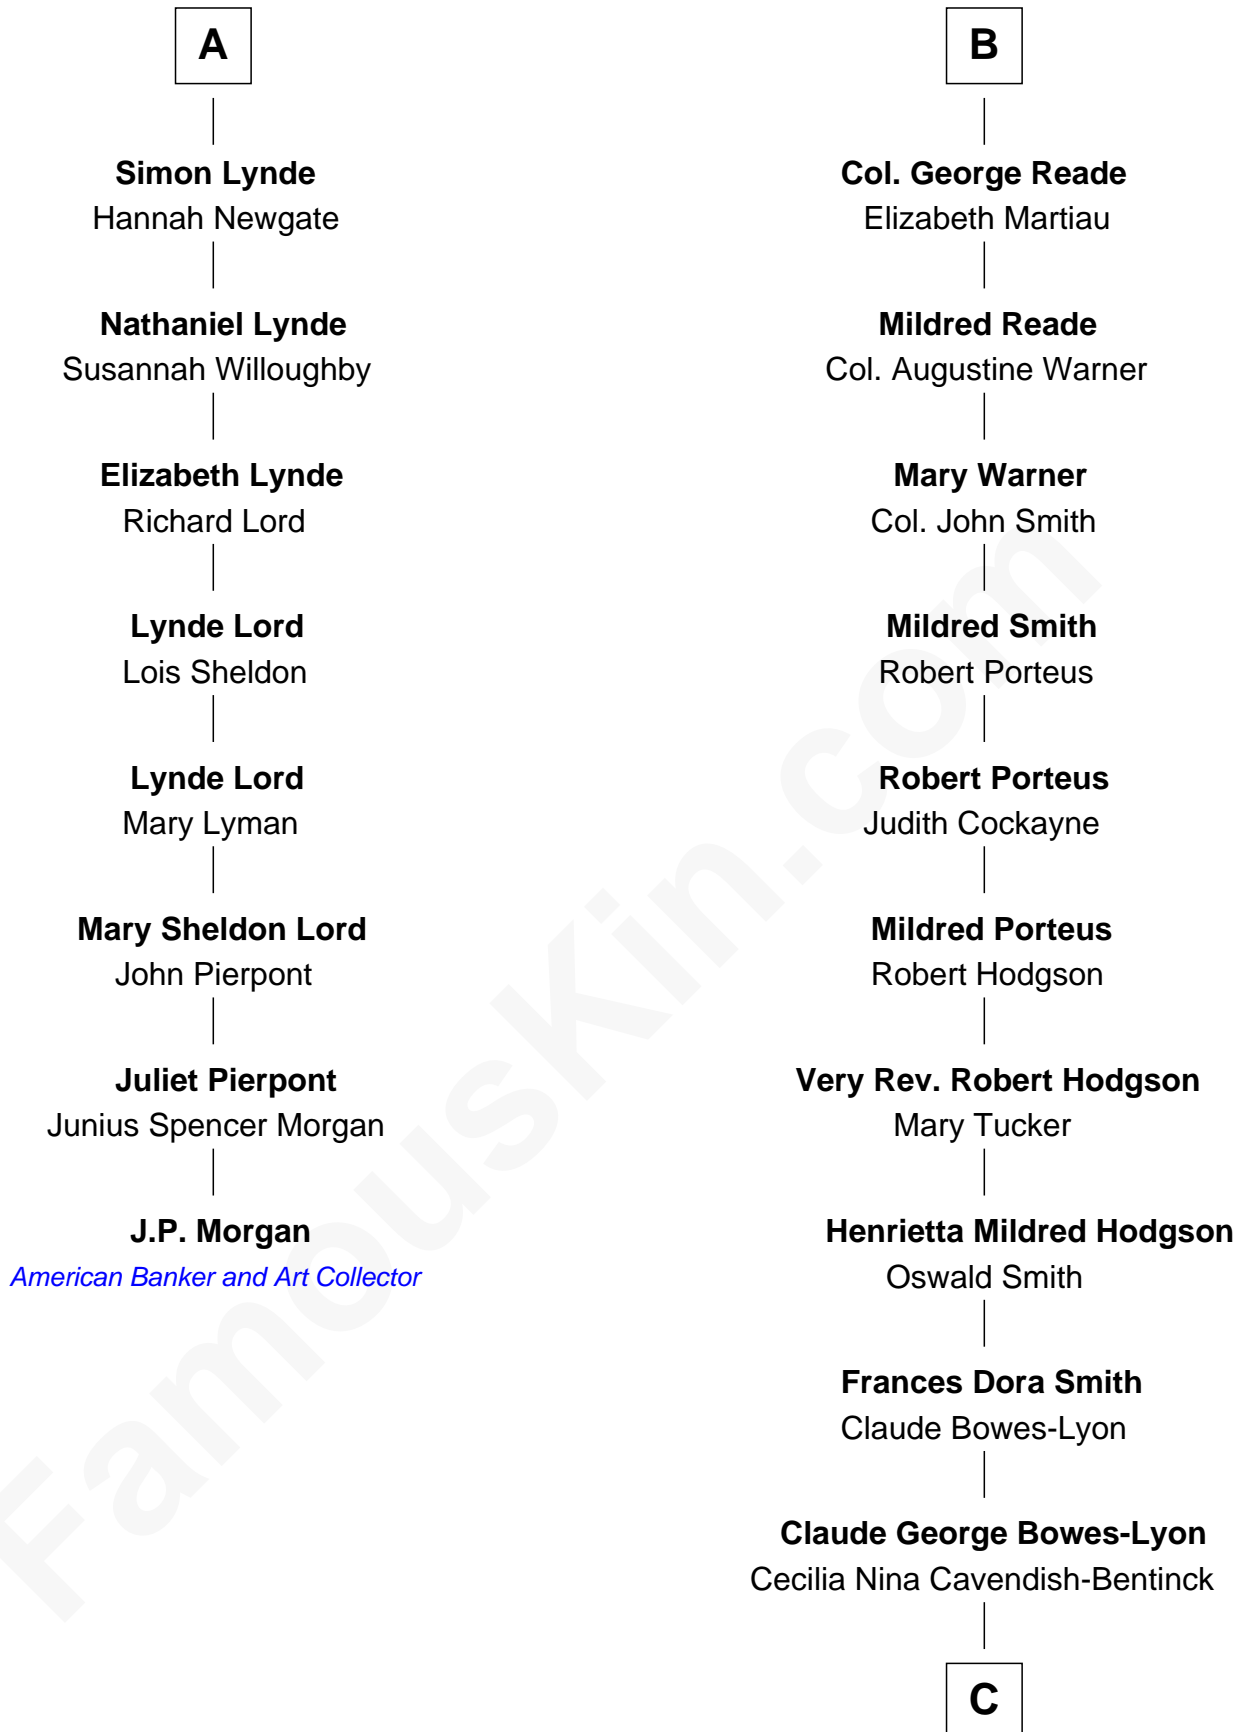

# FamousKin.com Relationship Chart of

**J.P. Morgan**

*American Banker and Art Collector*

**14th cousin 4 times removed of**

**Queen Elizabeth II**

*Queen of the United Kingdom*

**Sir Reynold Grey**

*with wife  
Joan Astley*

**Margaret Grey**

Sir William Bonville

**Elizabeth Bonville**

William Talboys

**Sir Robert Talboys**

Elizabeth Heron

**Sir George Talboys**

Elizabeth Gascoigne

**Anne Talboys**

Sir Edward Dymoke

**Frances Dymoke**

Sir Thomas Windebank

**Mildred Windebank**

Robert Reade

**B**

C

**Elizabeth Bowes-Lyon**  
George VI, King of the United Kingdom

**Queen Elizabeth II**  
*Queen of the United Kingdom*

FamousKin.com

Elizabeth II photo by [Eric Draper](#)