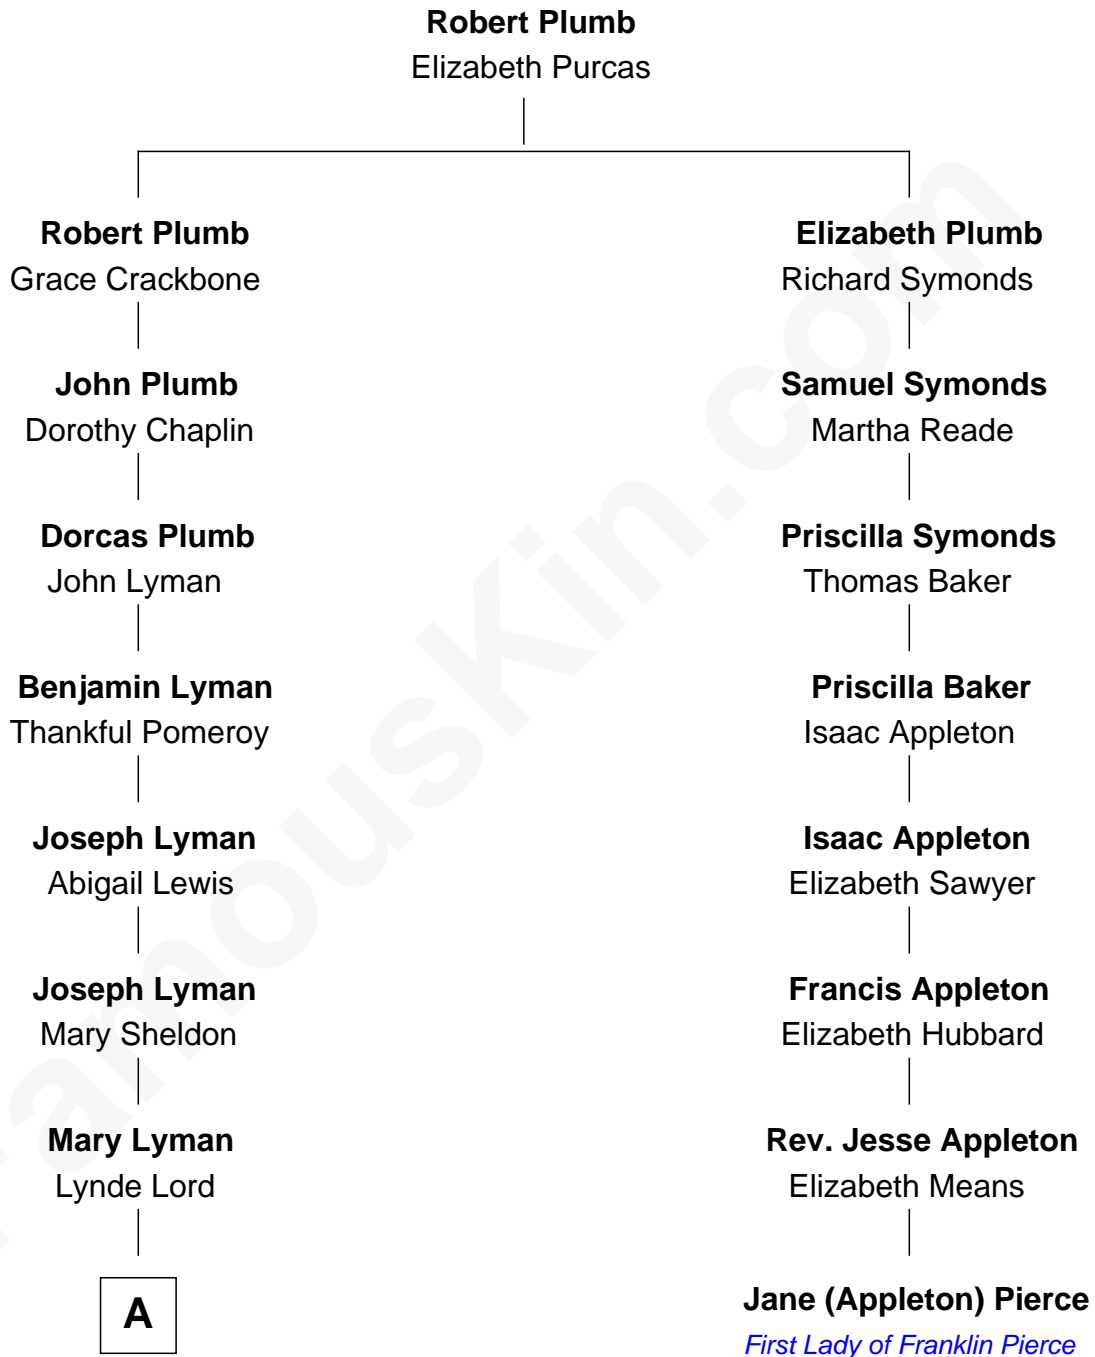

FamousKin.com Relationship Chart of

J.P. Morgan

American Banker and Art Collector

7th cousin 2 times removed of

Jane (Appleton) Pierce

First Lady of President Franklin Pierce

A

—
Mary Sheldon Lord

John Pierpont

—
Juliet Pierpont

Junius Spencer Morgan

—
J.P. Morgan

American Banker and Art Collector

FamousKin.com