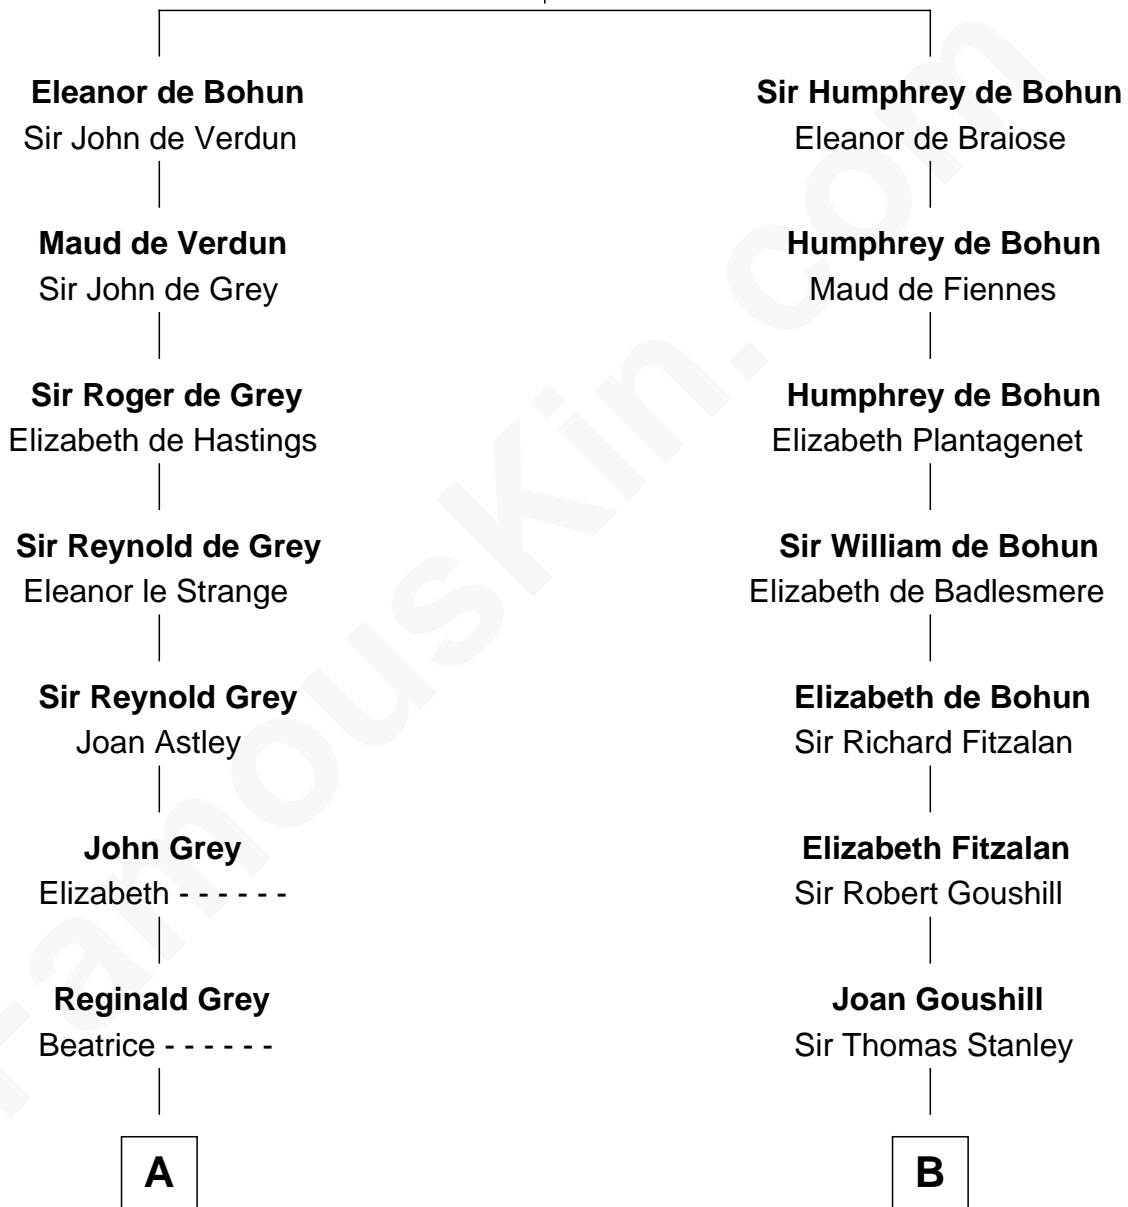

# FamousKin.com Relationship Chart of

**J.P. Morgan**

*American Banker and Art Collector*

**17th cousin 2 times removed of**

**Thomas Sim Lee**

*2nd and 7th Governor of Maryland*

**Sir Humphrey de Bohun**

Maud of Eu

**C**

—  
**Mary Sheldon Lord**

John Pierpont

—  
**Juliet Pierpont**

Junius Spencer Morgan

—  
**J.P. Morgan**

*American Banker and Art Collector*

FamousKin.com