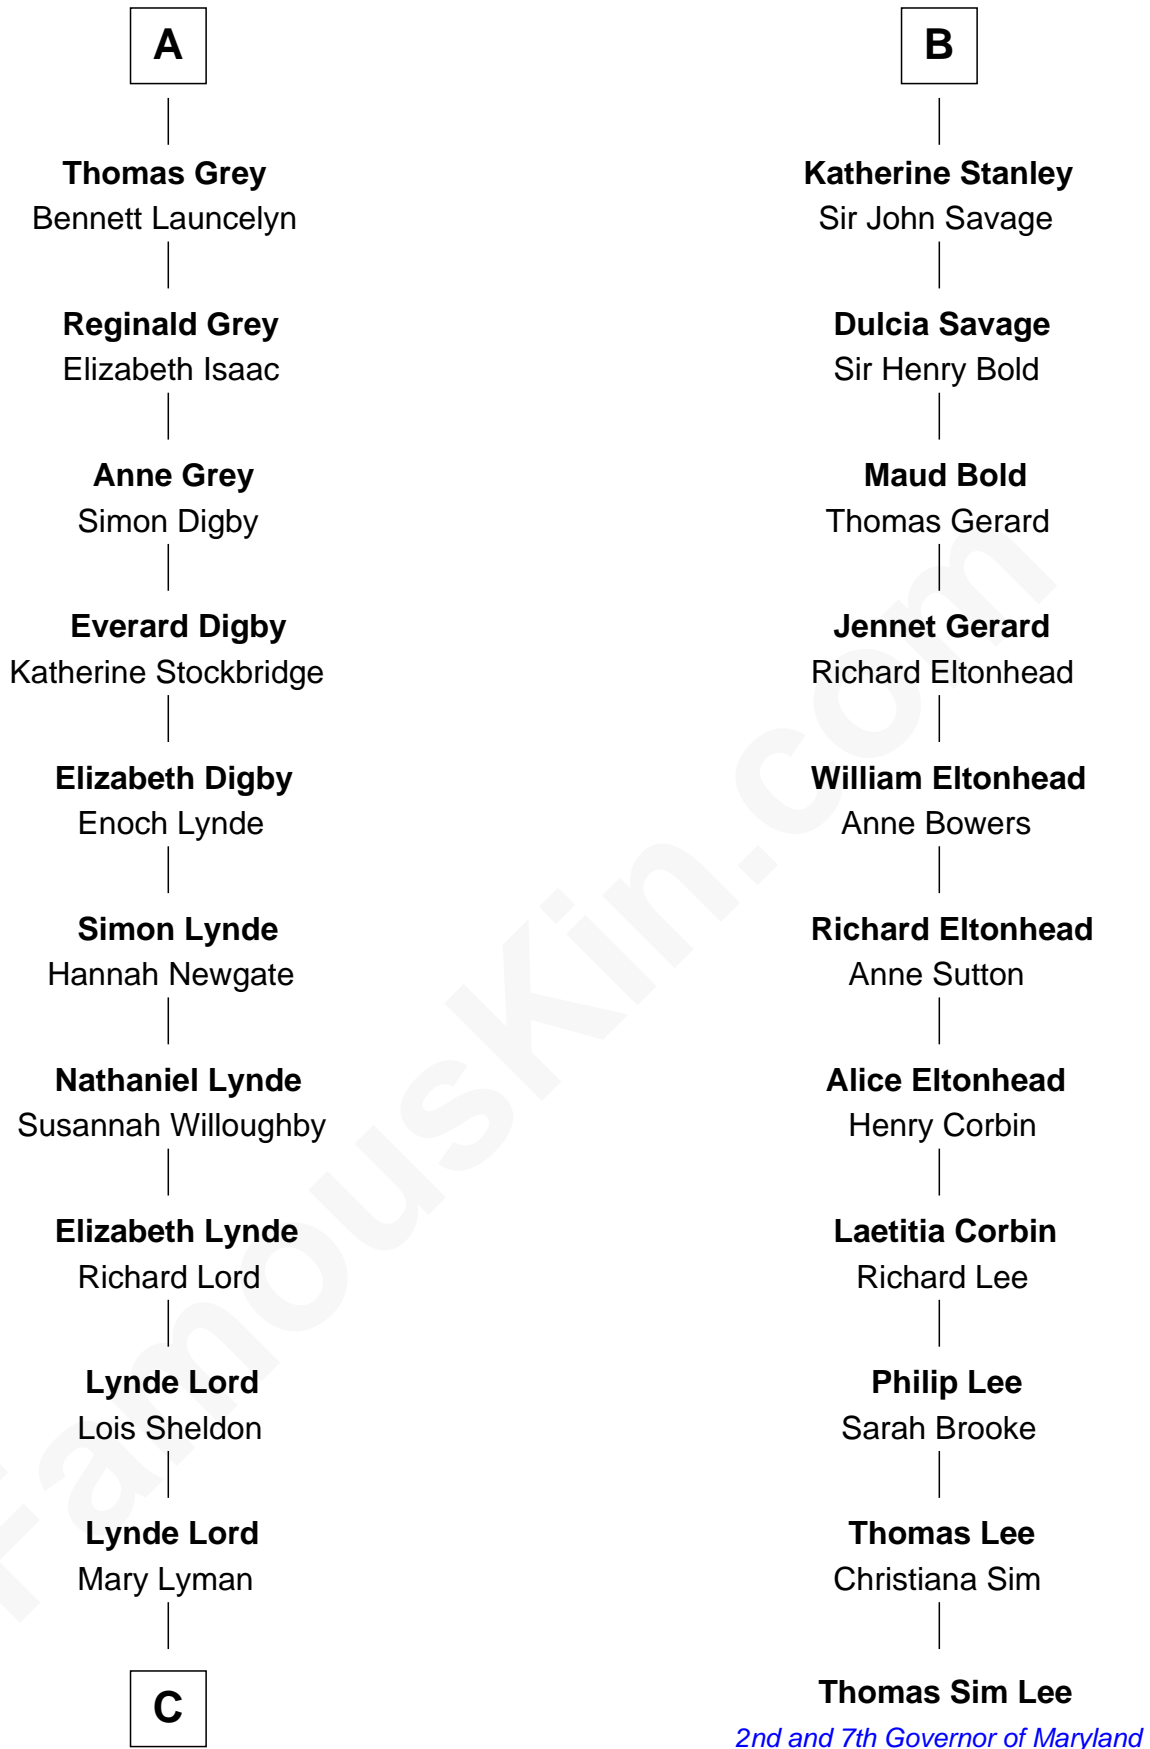

FamousKin.com Relationship Chart of

J.P. Morgan

American Banker and Art Collector

17th cousin 2 times removed of

Thomas Sim Lee

2nd and 7th Governor of Maryland

C

—
Mary Sheldon Lord

John Pierpont

—
Juliet Pierpont

Junius Spencer Morgan

—
J.P. Morgan

American Banker and Art Collector

FamousKin.com