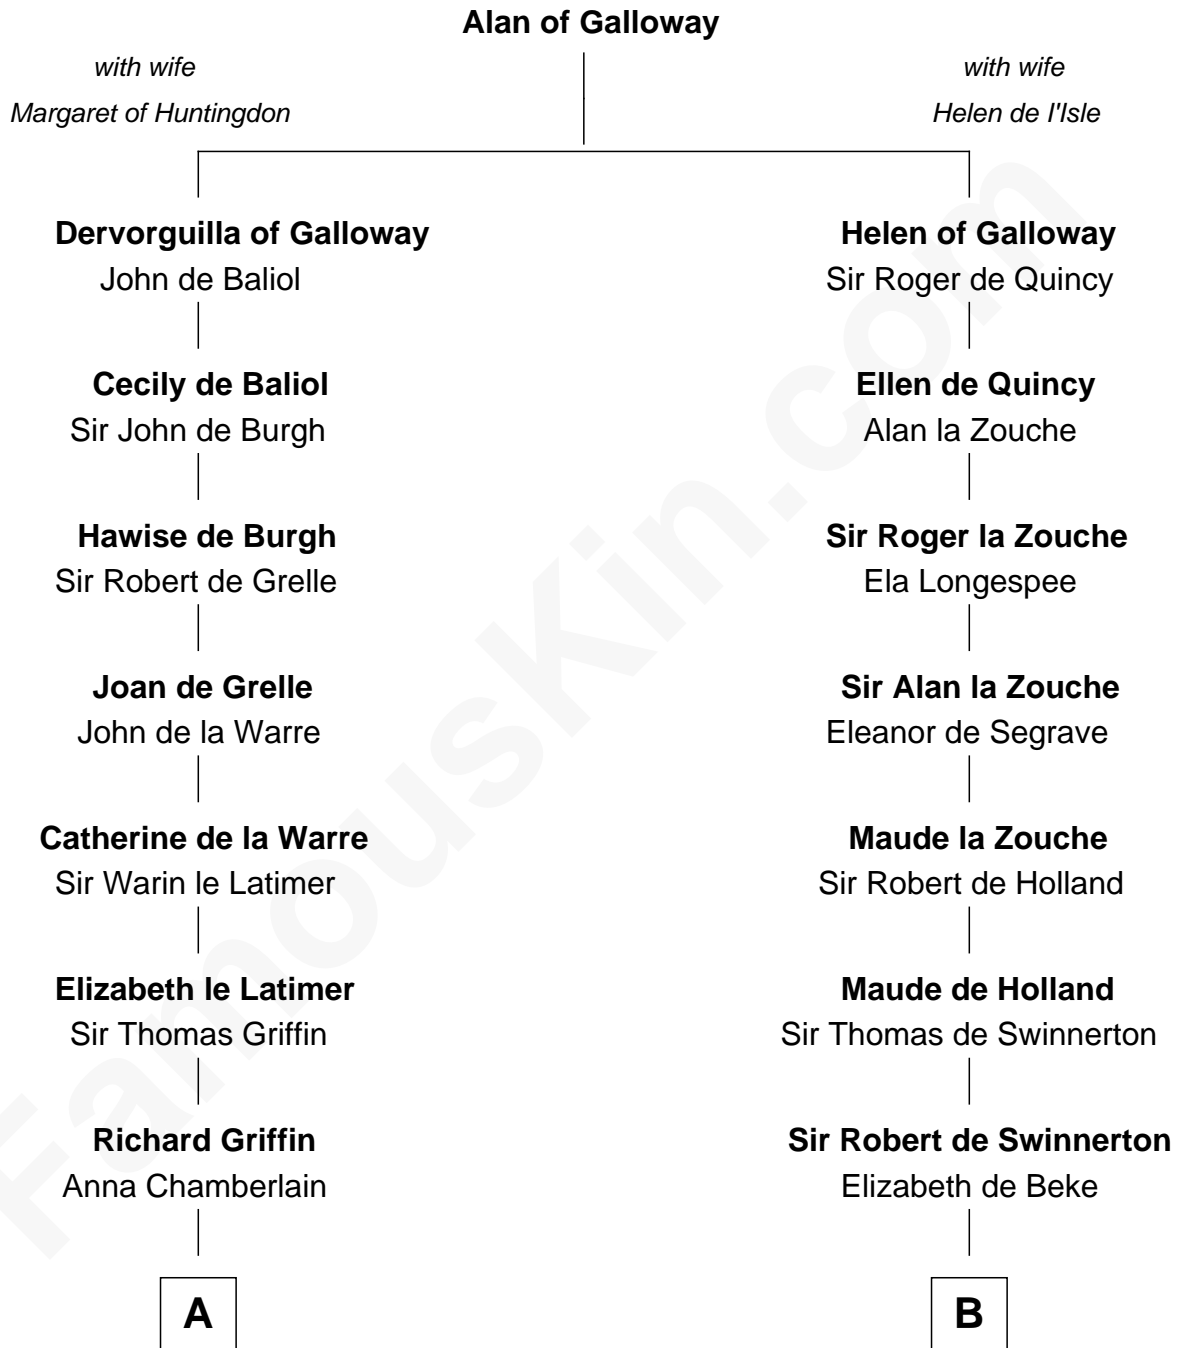

FamousKin.com

Relationship Chart of

J.P. Morgan

American Banker and Art Collector

19th cousin 2 times removed of

Thomas Sim Lee

2nd and 7th Governor of Maryland

C

Thomas Sim Lee
2nd and 7th Governor of Maryland

FamousKin.com