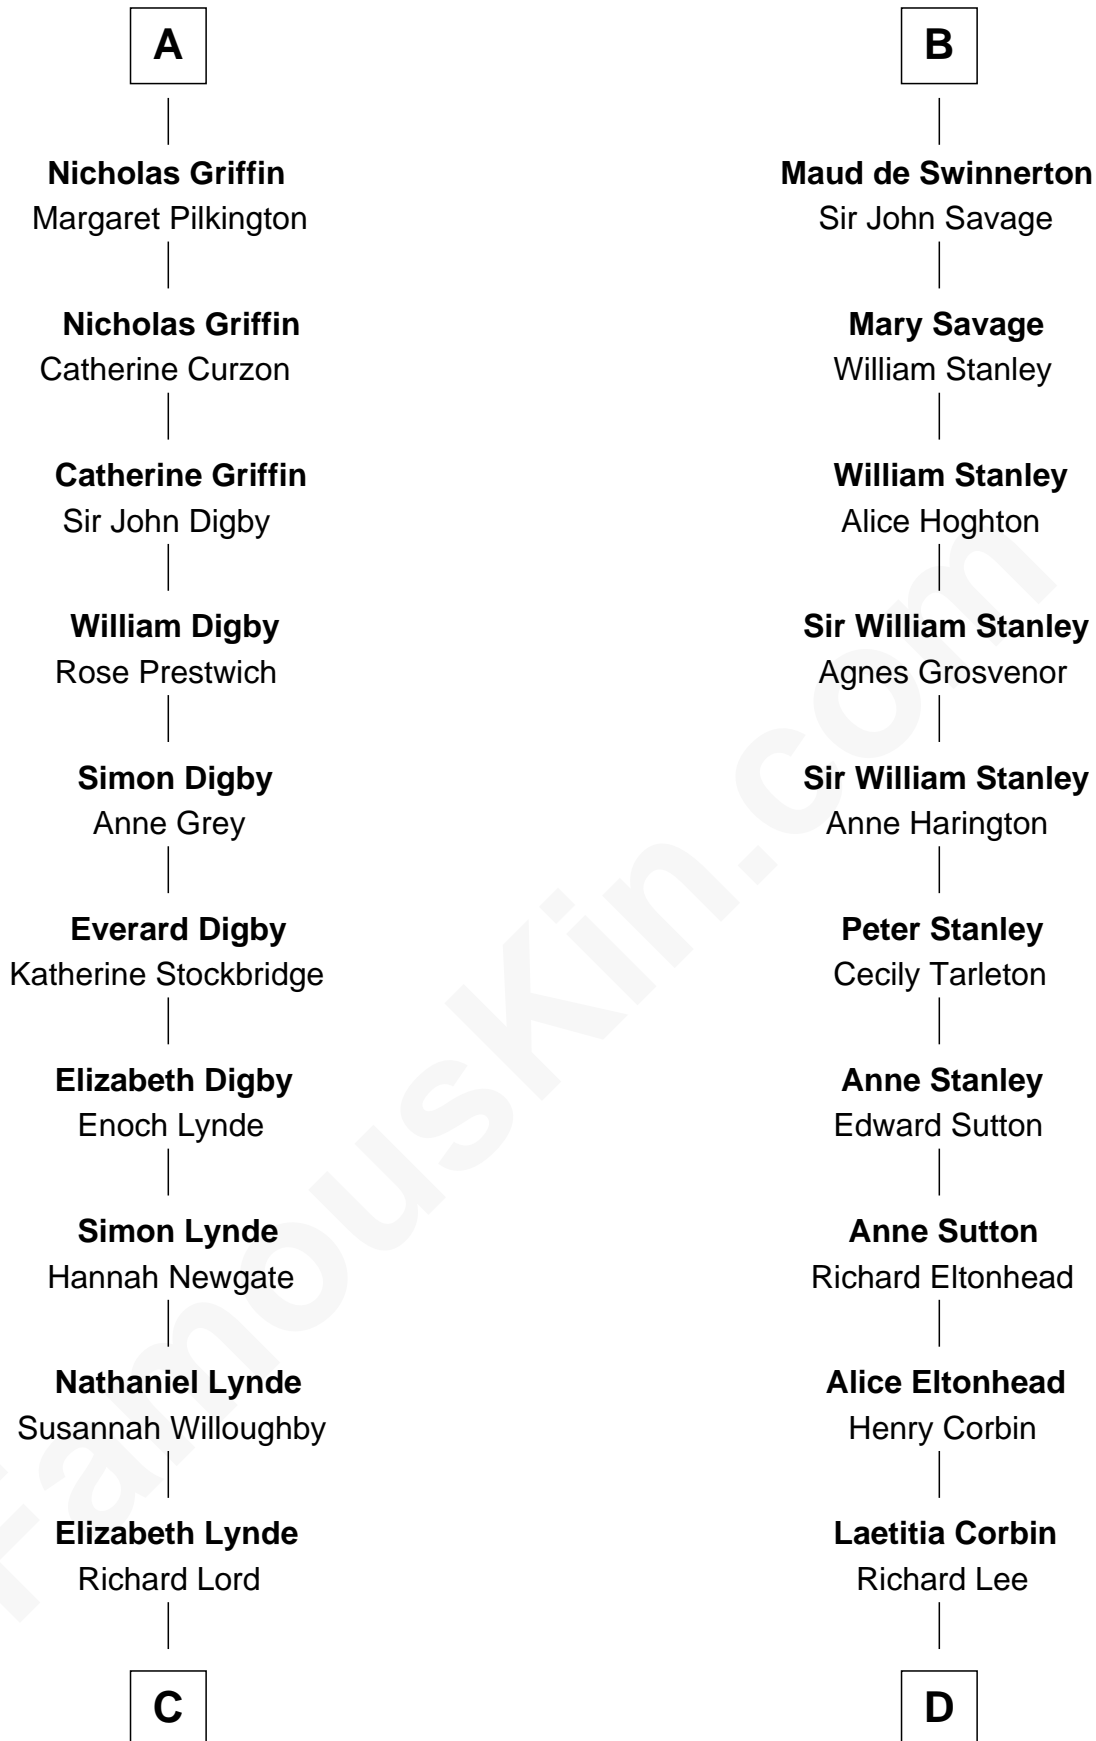

FamousKin.com

Relationship Chart of

J.P. Morgan

American Banker and Art Collector

19th cousin 2 times removed of

Thomas Sim Lee

2nd and 7th Governor of Maryland

C

Lynde Lord
Lois Sheldon

Lynde Lord
Mary Lyman

Mary Sheldon Lord
John Pierpont

Juliet Pierpont
Junius Spencer Morgan

J.P. Morgan
American Banker and Art Collector

D

Philip Lee
Sarah Brooke

Thomas Lee
Christiana Sim