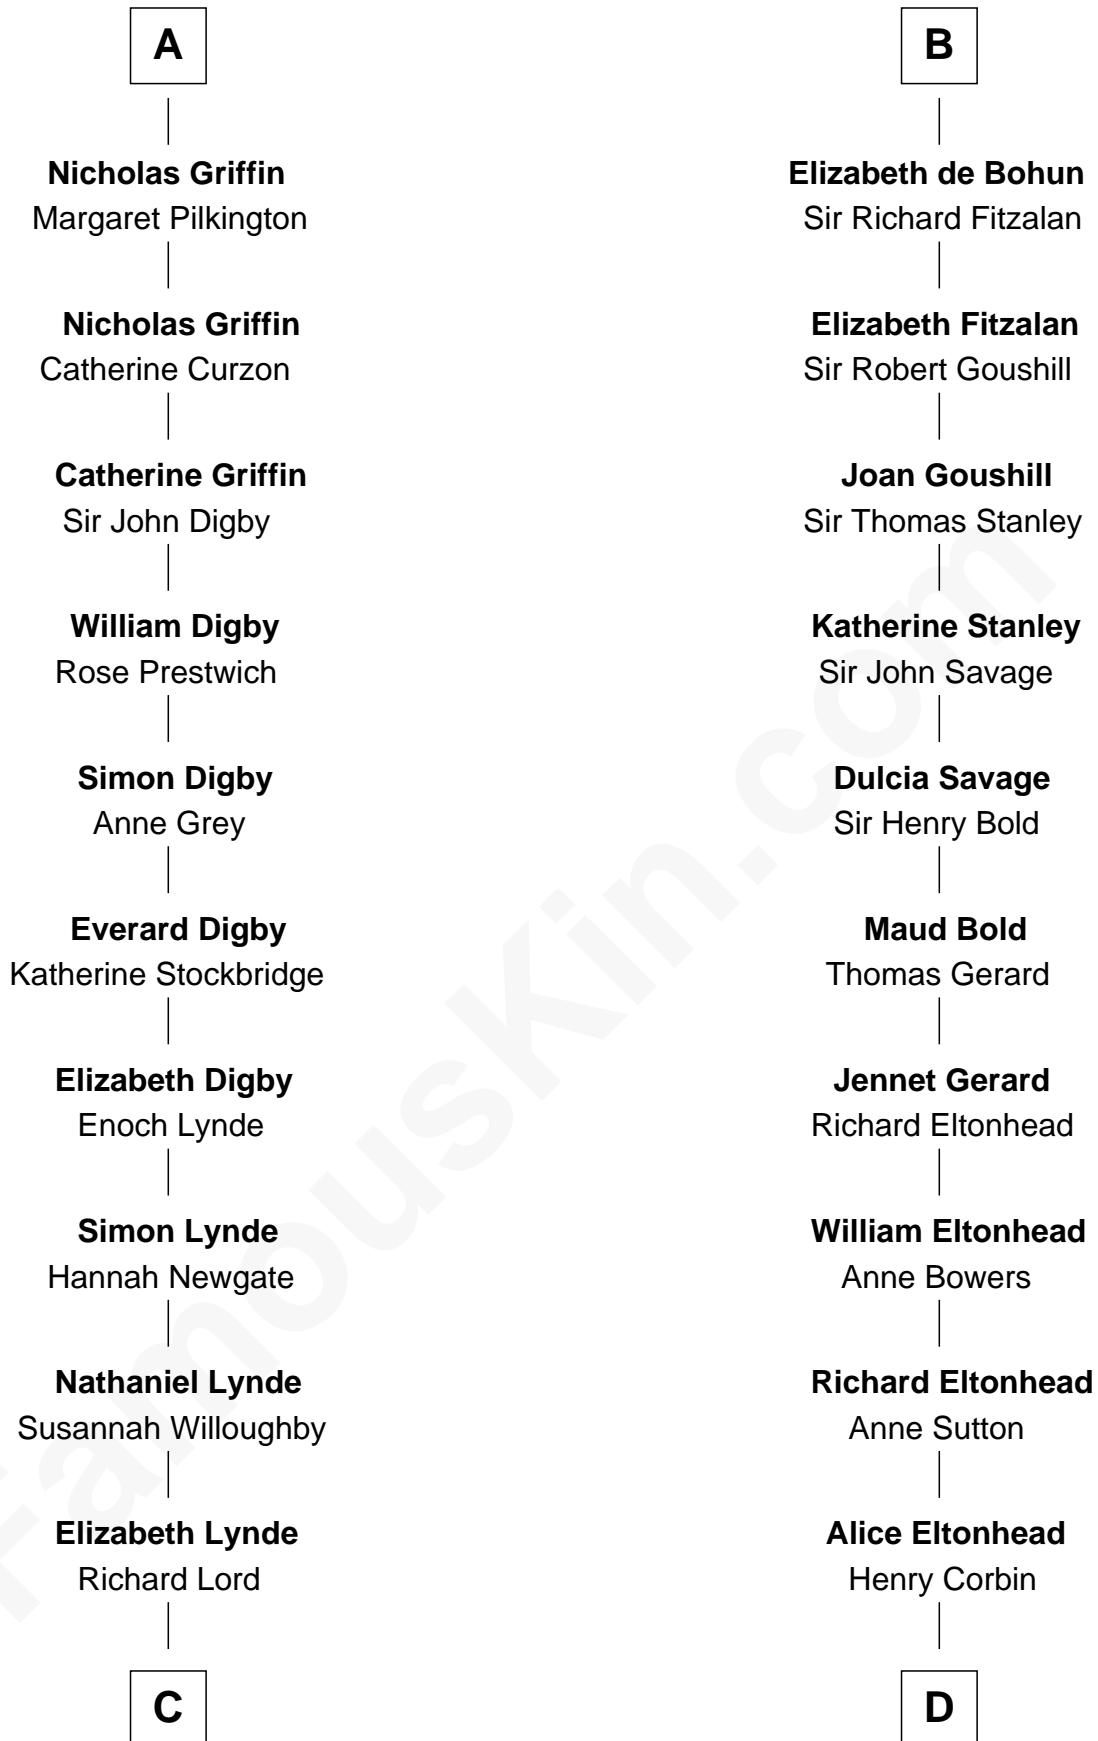

FamousKin.com Relationship Chart of

J.P. Morgan

American Banker and Art Collector

20th cousin 1 time removed of

Thomas Sim Lee

2nd and 7th Governor of Maryland

Henry of Huntingdon

Ada de Warenne

Maud de Fiennes

Humphrey de Bohun

Elizabeth Plantagenet

Sir William de Bohun

Elizabeth de Badlesmere

B

C

Lynde Lord
Lois Sheldon