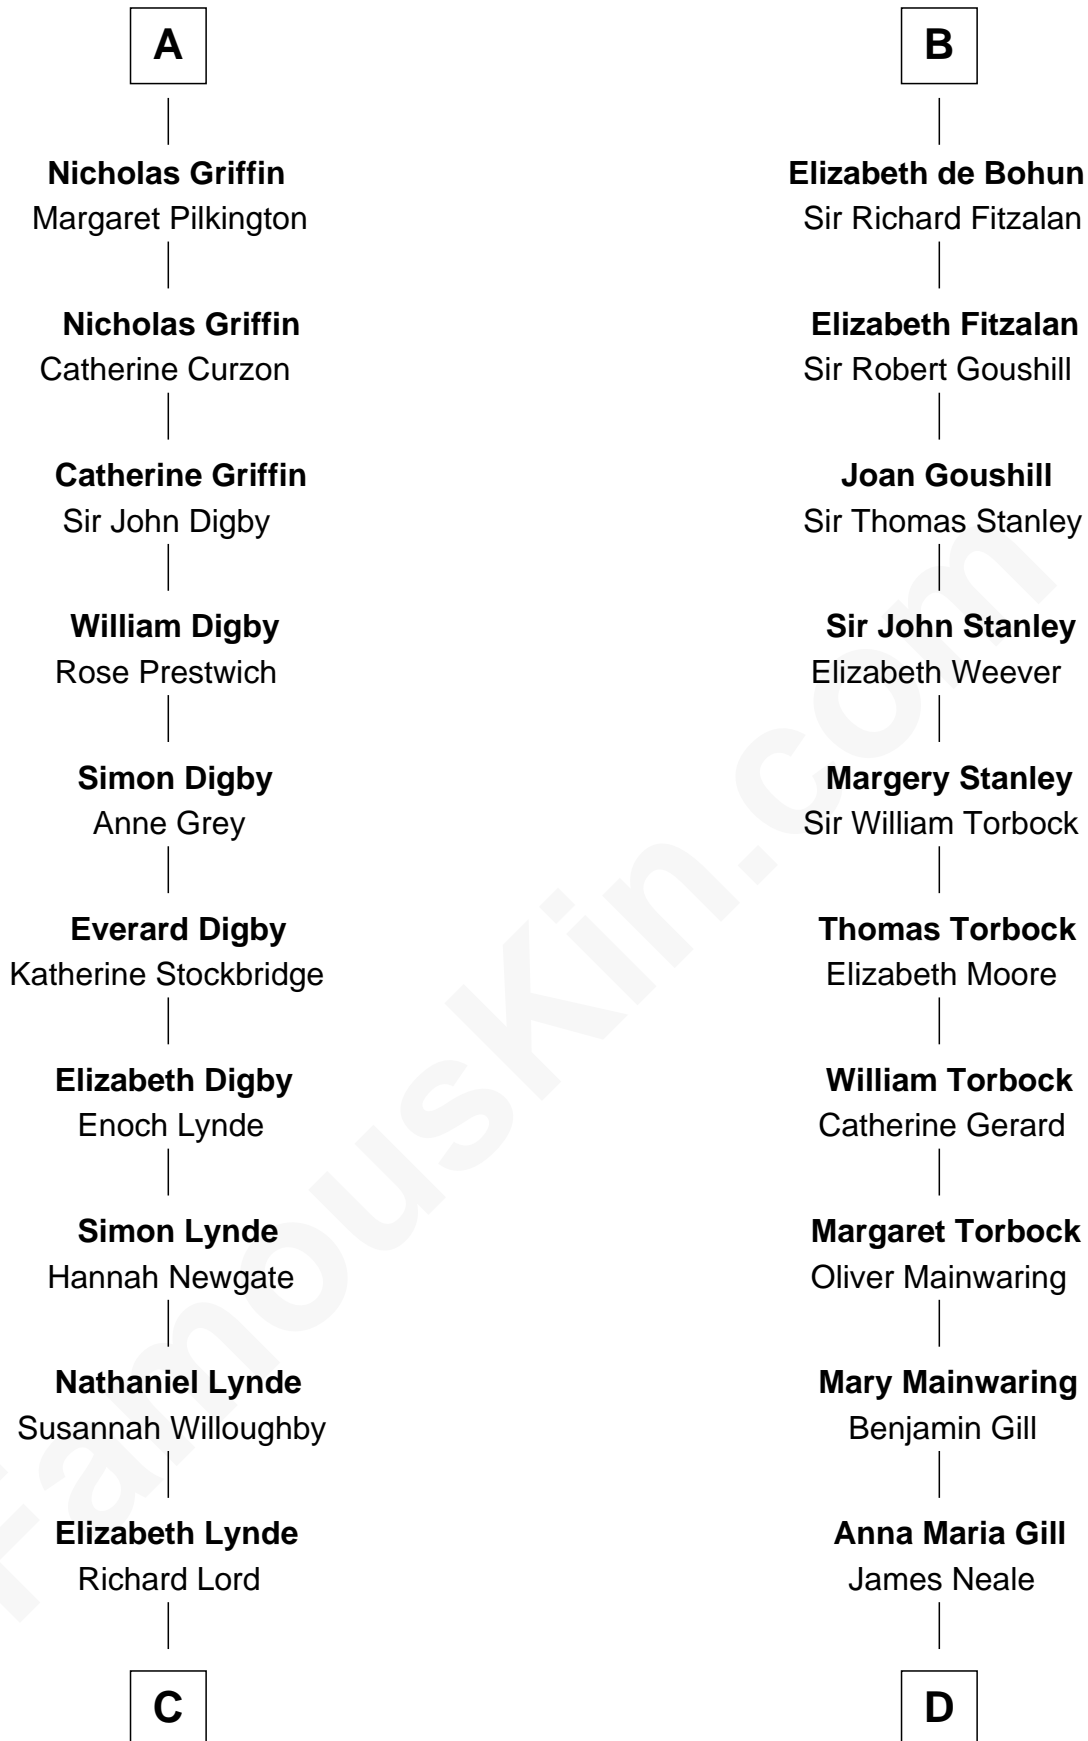

# FamousKin.com Relationship Chart of

**J.P. Morgan**

*American Banker and Art Collector*

21st cousin of

**Edward Lloyd V**

*13th Governor of Maryland*

**Henry of Huntingdon**

Ada de Warenne

**C**

**Lynde Lord**  
Lois Sheldon

**Lynde Lord**  
Mary Lyman

**Mary Sheldon Lord**  
John Pierpont

**Juliet Pierpont**  
Junius Spencer Morgan

**J.P. Morgan**  
*American Banker and Art Collector*

**D**

**Henrietta Maria Neale**  
Col. Philemon Lloyd