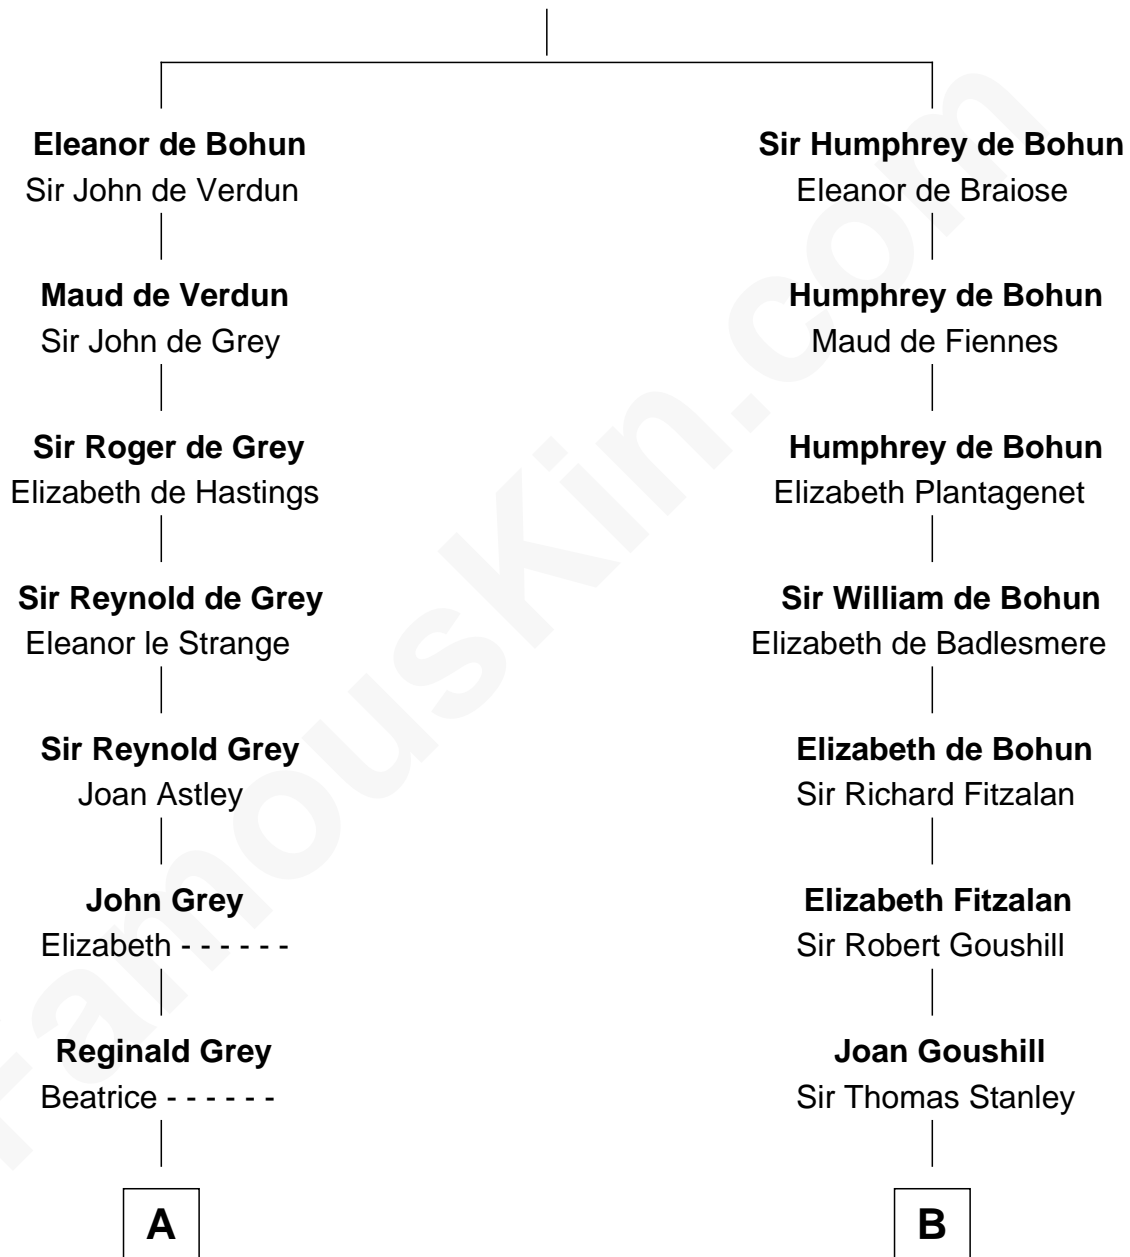

# FamousKin.com Relationship Chart of

**J.P. Morgan**

*American Banker and Art Collector*

19th cousin 1 time removed of

**Henry Lloyd**

*40th Governor of Maryland*

**Sir Humphrey de Bohun**

Maud of Eu

**C**

**Mary Sheldon Lord**

John Pierpont

**Juliet Pierpont**

Junius Spencer Morgan

**J.P. Morgan**

*American Banker and Art Collector*

**D**