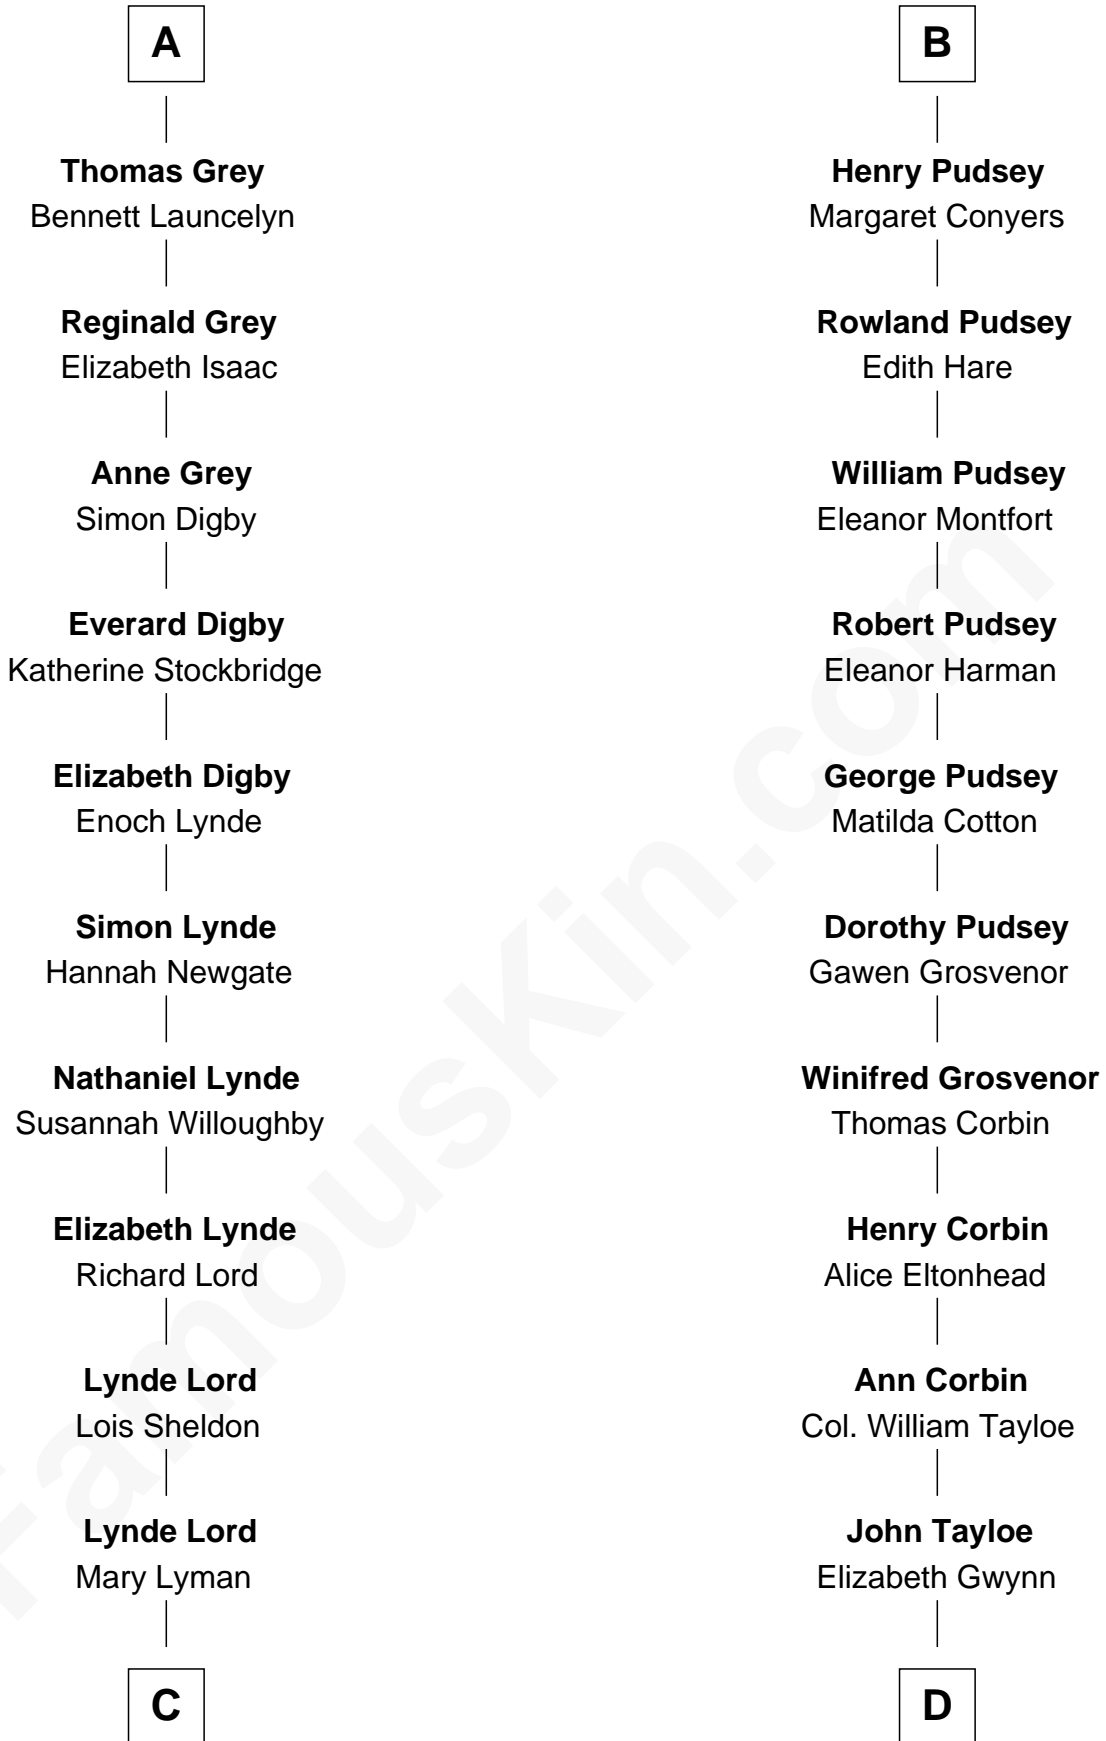

# FamousKin.com Relationship Chart of

**J.P. Morgan**

*American Banker and Art Collector*

19th cousin 2 times removed of

**Henry Lloyd**

*40th Governor of Maryland*

**William de Odingsells**

Ela FitzWalter

**Ida de Odingsells**  
Sir Roger de Herdeburgh

**Ela Herdeburgh**  
Sir William de Boteler

**Ankaret le Boteler**  
John le Strange

**Eleanor le Strange**  
Sir Reynold de Grey

**Sir Reynold Grey**  
Joan Astley

**John Grey**  
Elizabeth - - - - -

**Reginald Grey**  
Beatrice - - - - -

**A**

**Margaret de Oddingseles**

Sir John de Grey

**Sir John Grey**  
Avice Marmion

**Sir Robert Grey**  
Lora de St. Quintin

**Elizabeth Grey**  
Henry FitzHugh

**Eleanor Fitzhugh**  
Sir Thomas Tunstall

**Margaret Tunstall**  
Sir Ralph Pudsey

**Sir John Pudsey**  
Grace Hamerton

**B**

**C**

**Mary Sheldon Lord**

John Pierpont

**Juliet Pierpont**