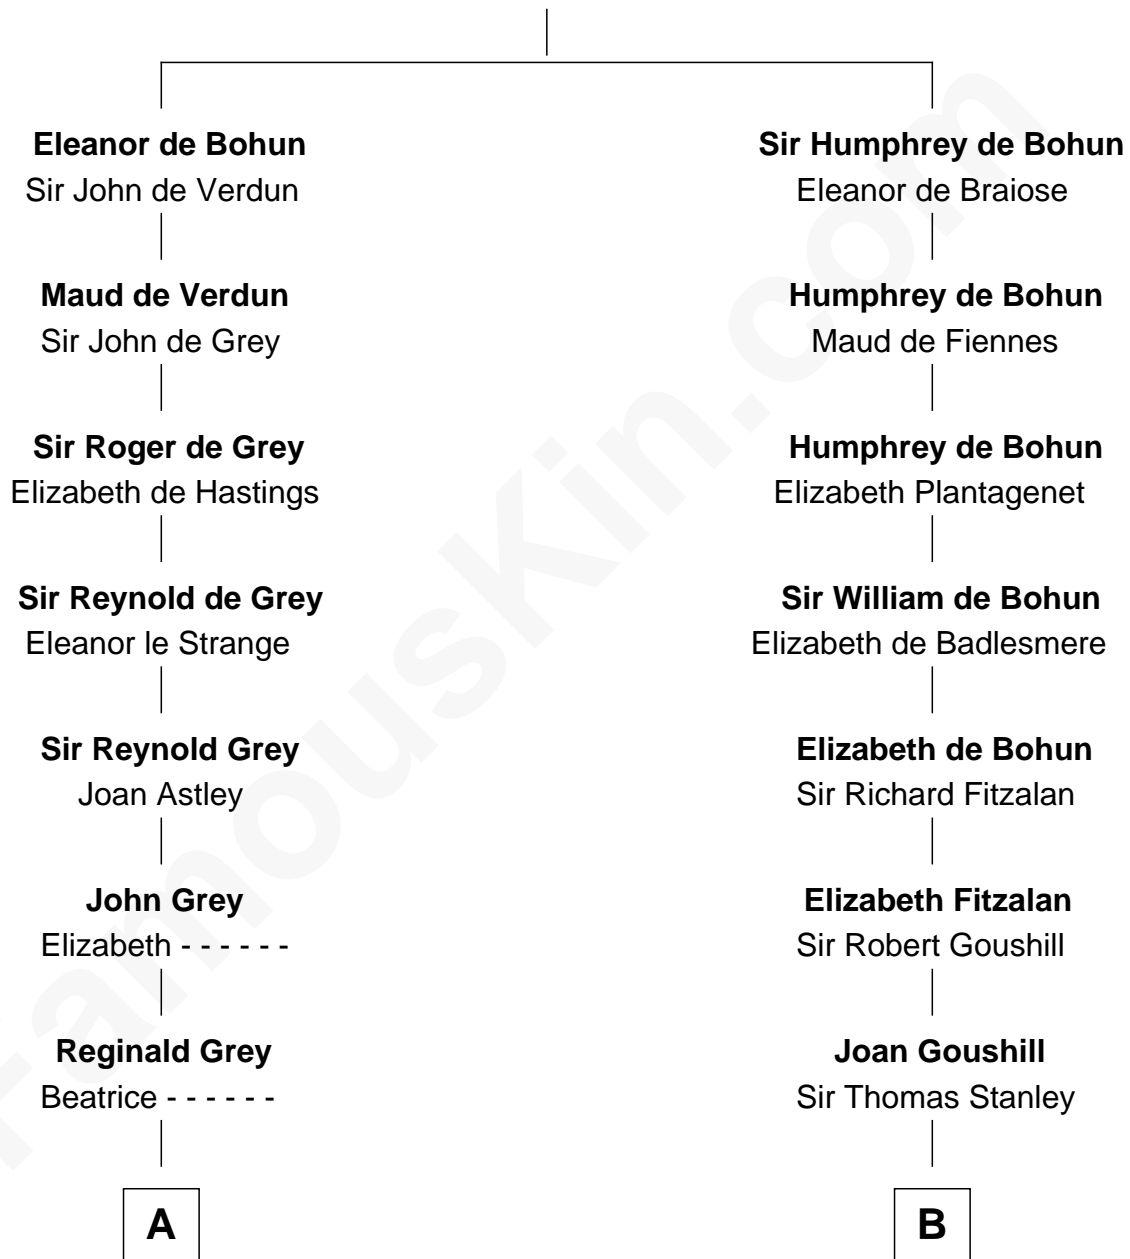

FamousKin.com Relationship Chart of

J.P. Morgan

American Banker and Art Collector

18th cousin 1 time removed of

Charles Goldsborough

16th Governor of Maryland

Sir Humphrey de Bohun

Maud of Eu

C

Mary Sheldon Lord

John Pierpont

Juliet Pierpont

Junius Spencer Morgan

J.P. Morgan

American Banker and Art Collector

D

Anna Maria Tilghman

Charles Goldsborough

Charles Goldsborough

16th Governor of Maryland

FamousKin.com