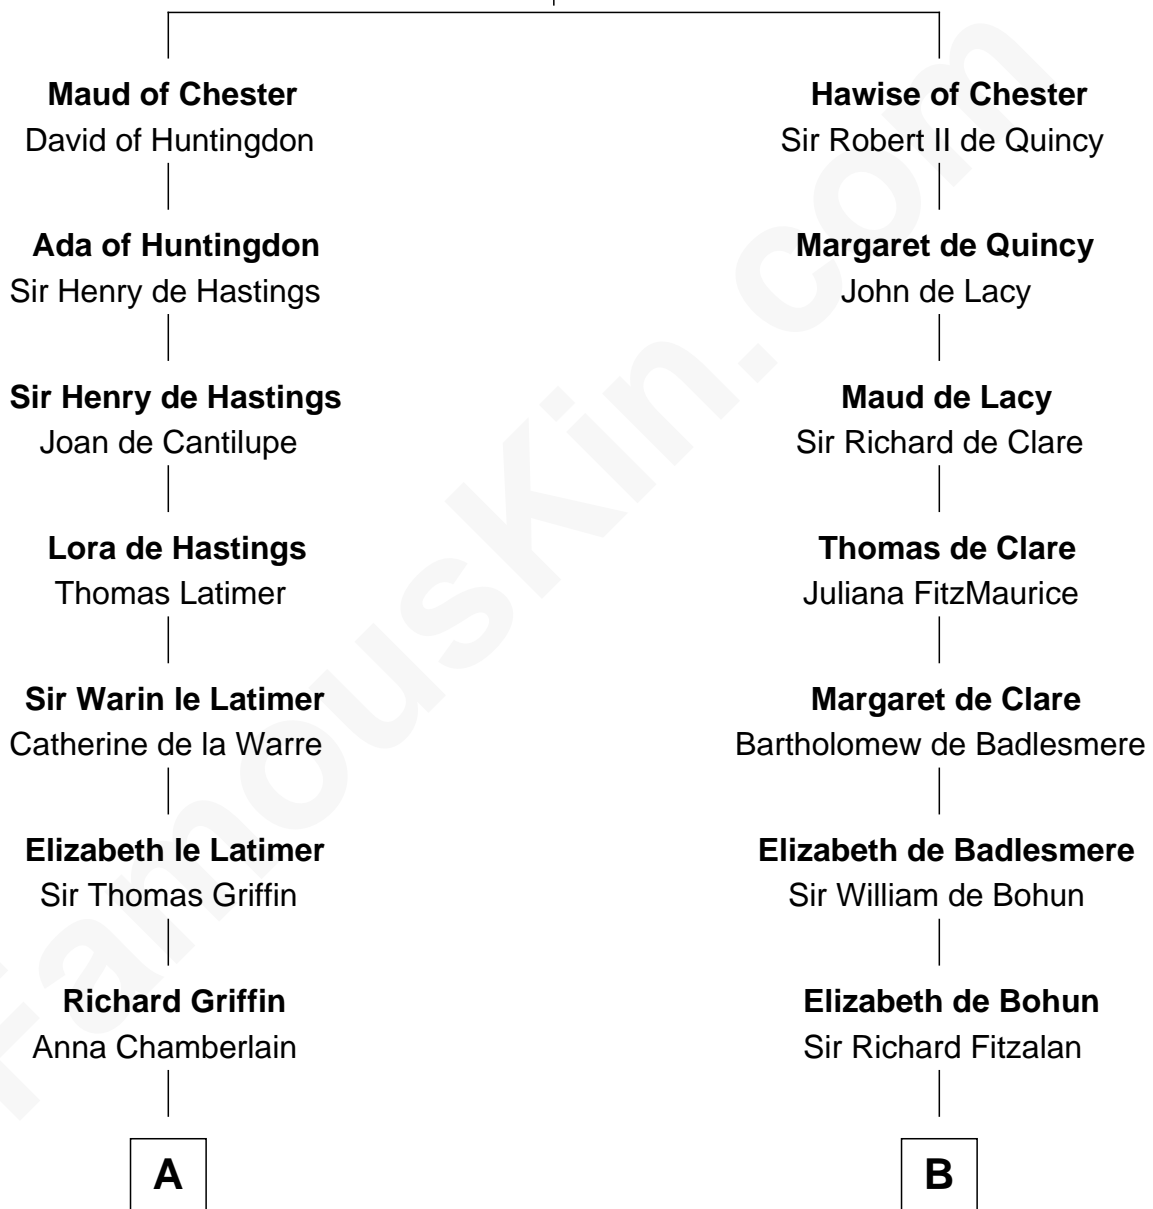

FamousKin.com Relationship Chart of

J.P. Morgan

American Banker and Art Collector

20th cousin 1 time removed of

Charles Goldsborough

16th Governor of Maryland

Hugh de Kevelioc
Bertrade de Montfort

C

Lynde Lord
Lois Sheldon

Lynde Lord
Mary Lyman

Mary Sheldon Lord
John Pierpont

Juliet Pierpont
Junius Spencer Morgan

J.P. Morgan
American Banker and Art Collector

D

Anna Maria Lloyd
Richard Tilghman

William Tilghman
Margaret Lloyd

Anna Maria Tilghman
Charles Goldsborough

Charles Goldsborough
16th Governor of Maryland