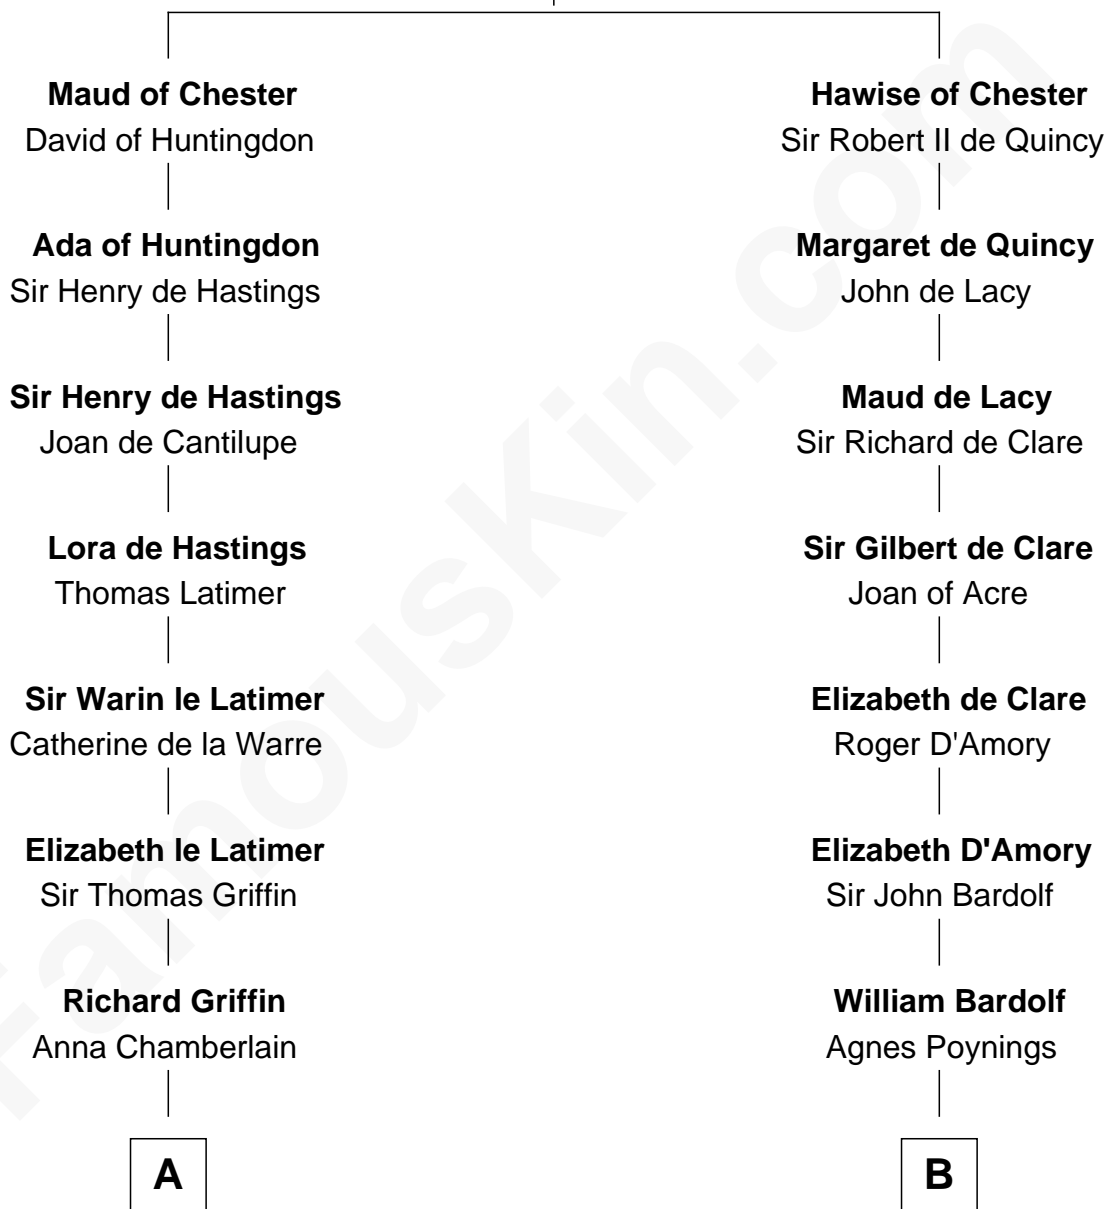

# FamousKin.com Relationship Chart of

**J.P. Morgan**

*American Banker and Art Collector*

20th cousin 1 time removed of

**Charles Carnan Ridgely**

*15th Governor of Maryland*

**Hugh de Kevelioc**  
Bertrade de Montfort

**C**

**Lynde Lord**  
Lois Sheldon

**Lynde Lord**  
Mary Lyman

**Mary Sheldon Lord**  
John Pierpont

**Juliet Pierpont**  
Junius Spencer Morgan

**J.P. Morgan**  
*American Banker and Art Collector*

**D**

**John Howard**  
Mary Warfield

**Rachel Howard**  
Col. Charles Ridgely

**Achsah Ridgely**  
Charles R. Carnan

**Charles Carnan Ridgely**  
*15th Governor of Maryland*