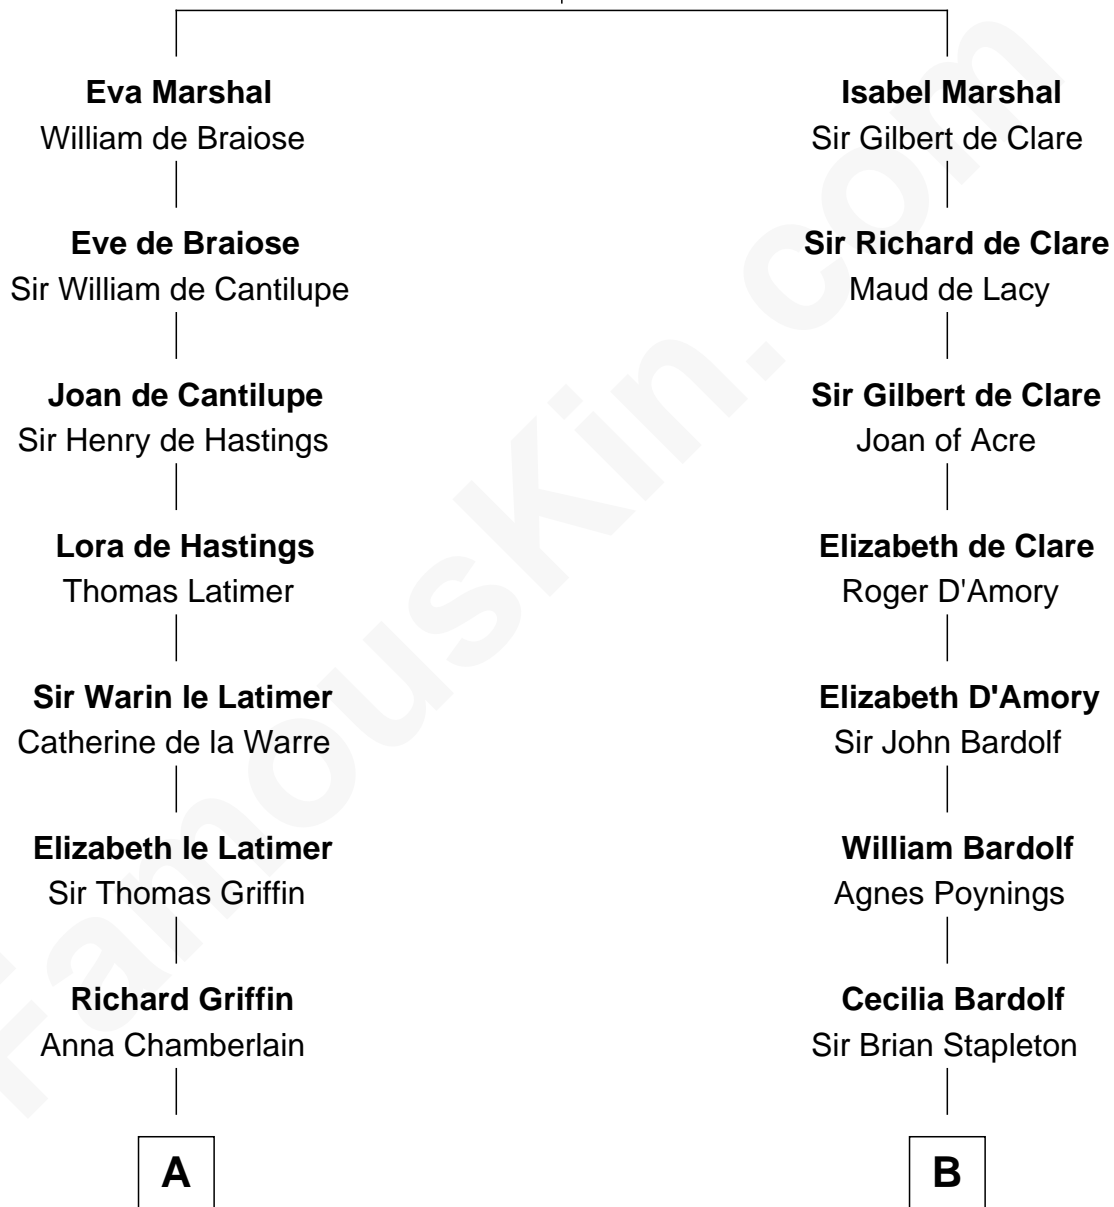

FamousKin.com Relationship Chart of

J.P. Morgan

American Banker and Art Collector

19th cousin 2 times removed of

Charles Carnan Ridgely

15th Governor of Maryland

Sir William Marshal

Isabel de Clare

C

Lynde Lord
Lois Sheldon

Lynde Lord
Mary Lyman

Mary Sheldon Lord
John Pierpont

Juliet Pierpont
Junius Spencer Morgan

J.P. Morgan
American Banker and Art Collector

D

Rachel Howard
Col. Charles Ridgely

Achsah Ridgely
Charles R. Carnan

Charles Carnan Ridgely
15th Governor of Maryland

FamousKin.com