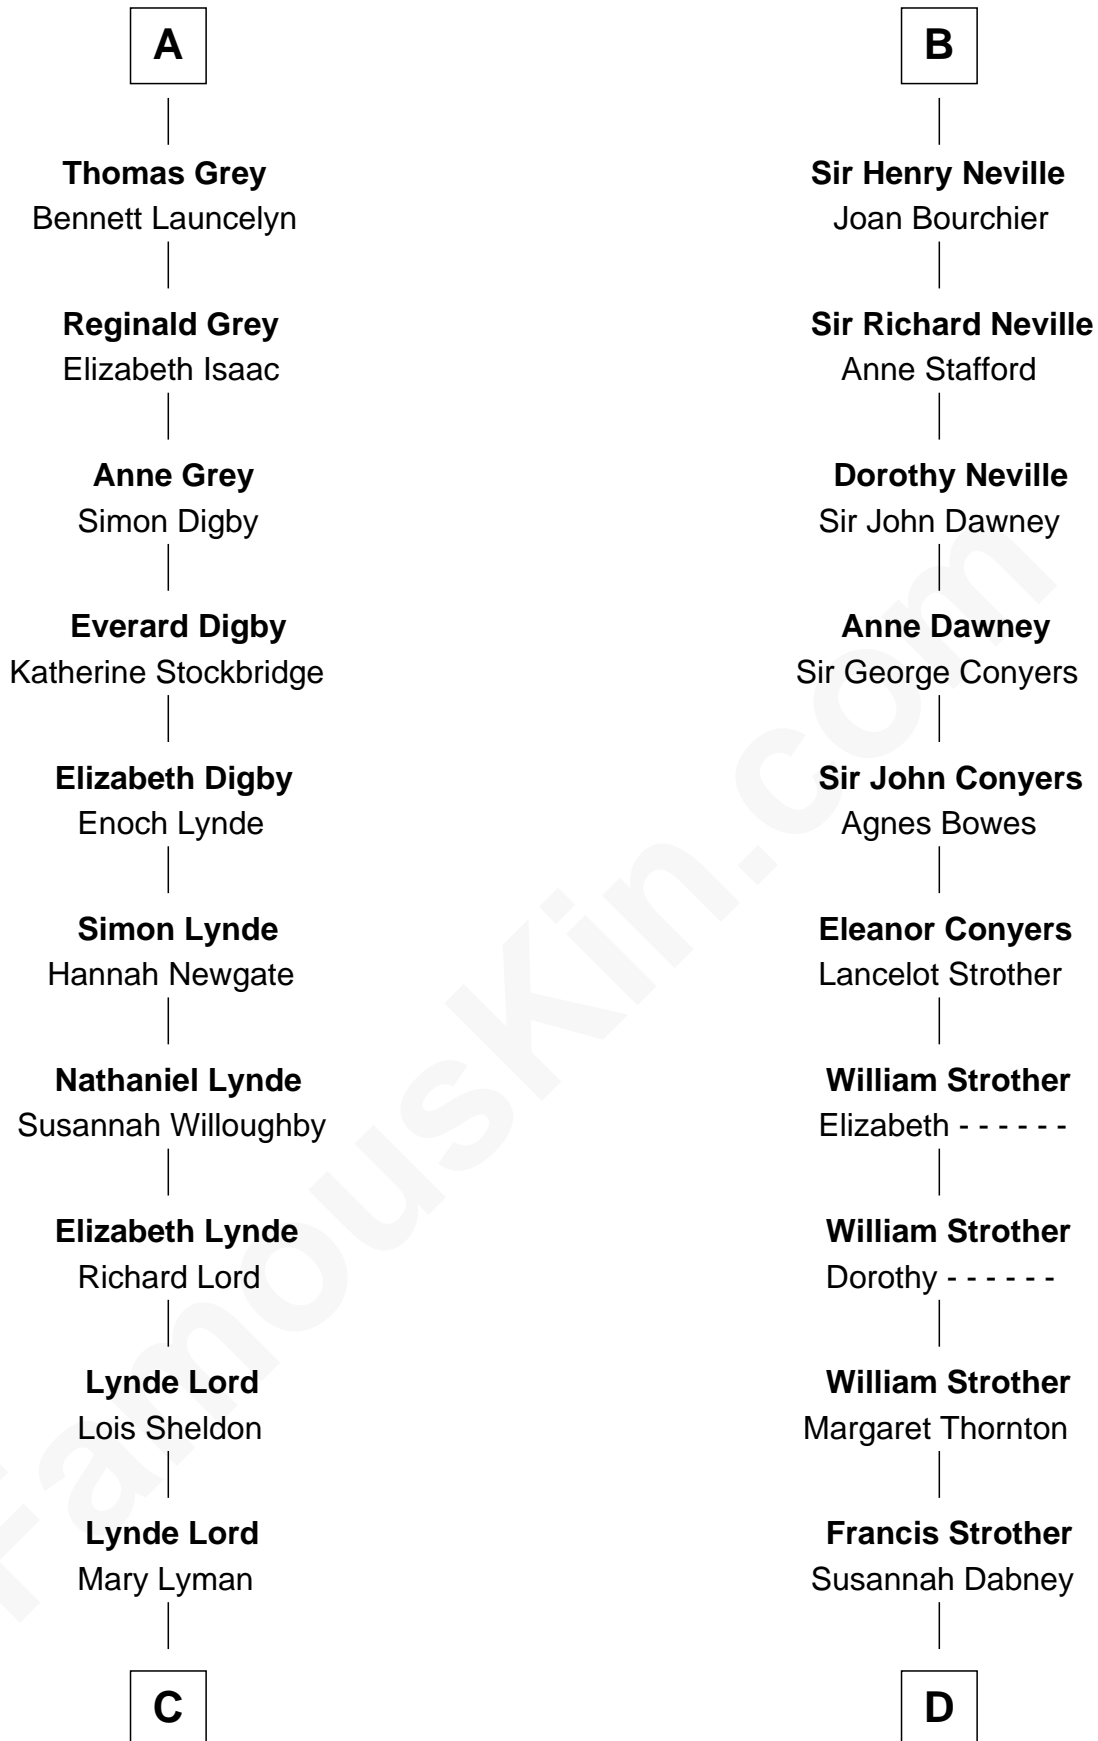

FamousKin.com Relationship Chart of

J.P. Morgan

American Banker and Art Collector

19th cousin of

Zachary Taylor

12th U.S. President

C

Mary Sheldon Lord

Sarah Dabney Strother

Col. Richard Taylor

Zachary Taylor

12th U.S. President

FamousKin.com