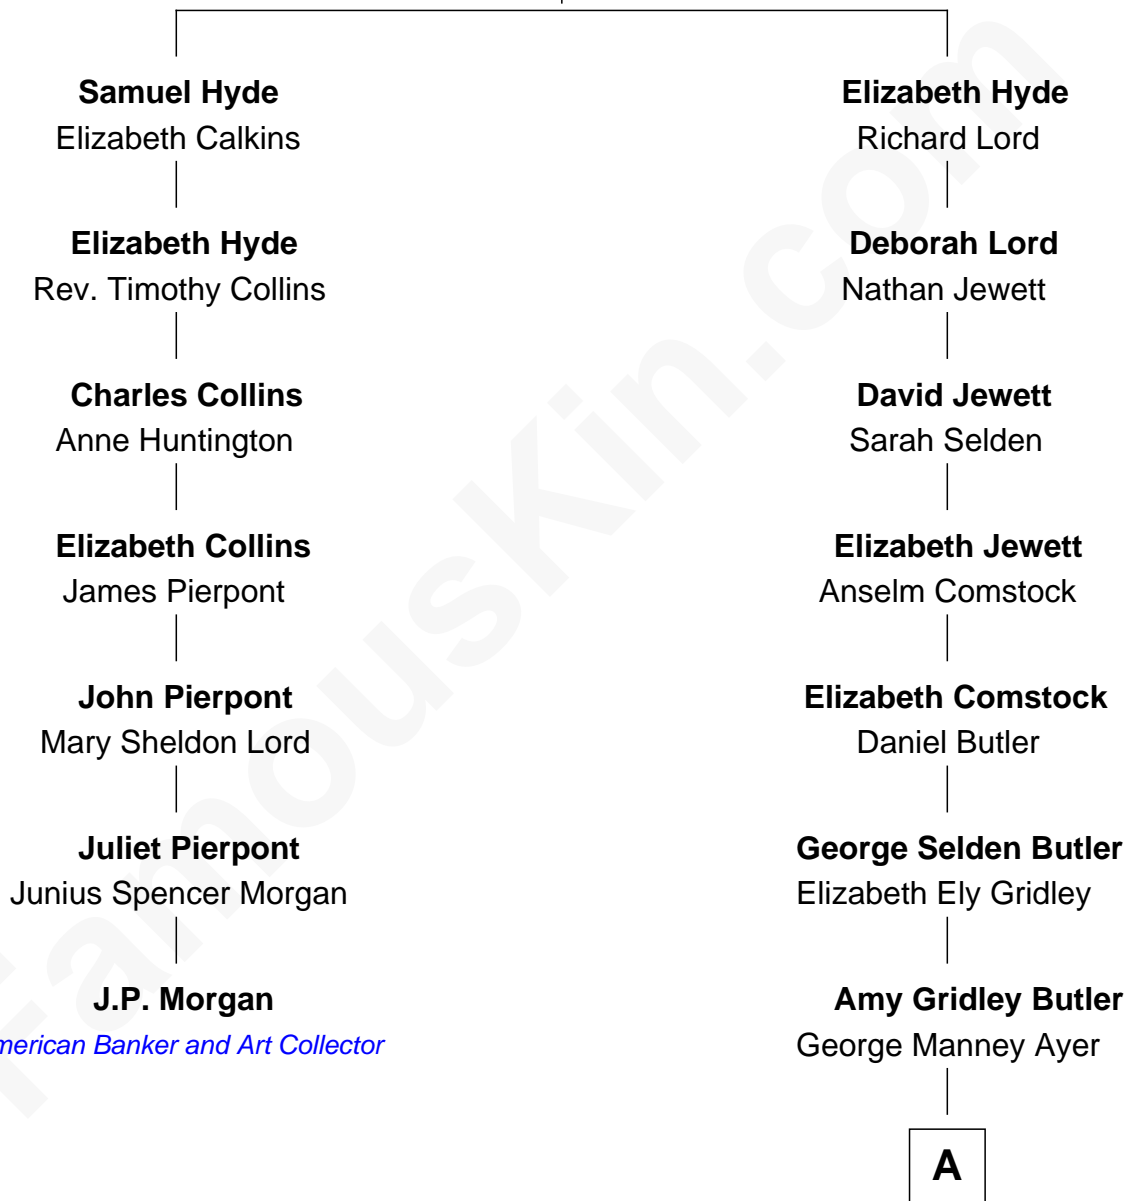

FamousKin.com Relationship Chart of

J.P. Morgan

American Banker and Art Collector

6th cousin 3 times removed of

Gerald Ford

38th U.S. President

Samuel Hyde

Jane Lee

A

Adele Augusta Ayer
Levi Addison Gardner

Dorothy Ayer Gardner
Leslie Lynch King

Gerald Ford
38th U.S. President

FamousKin.com