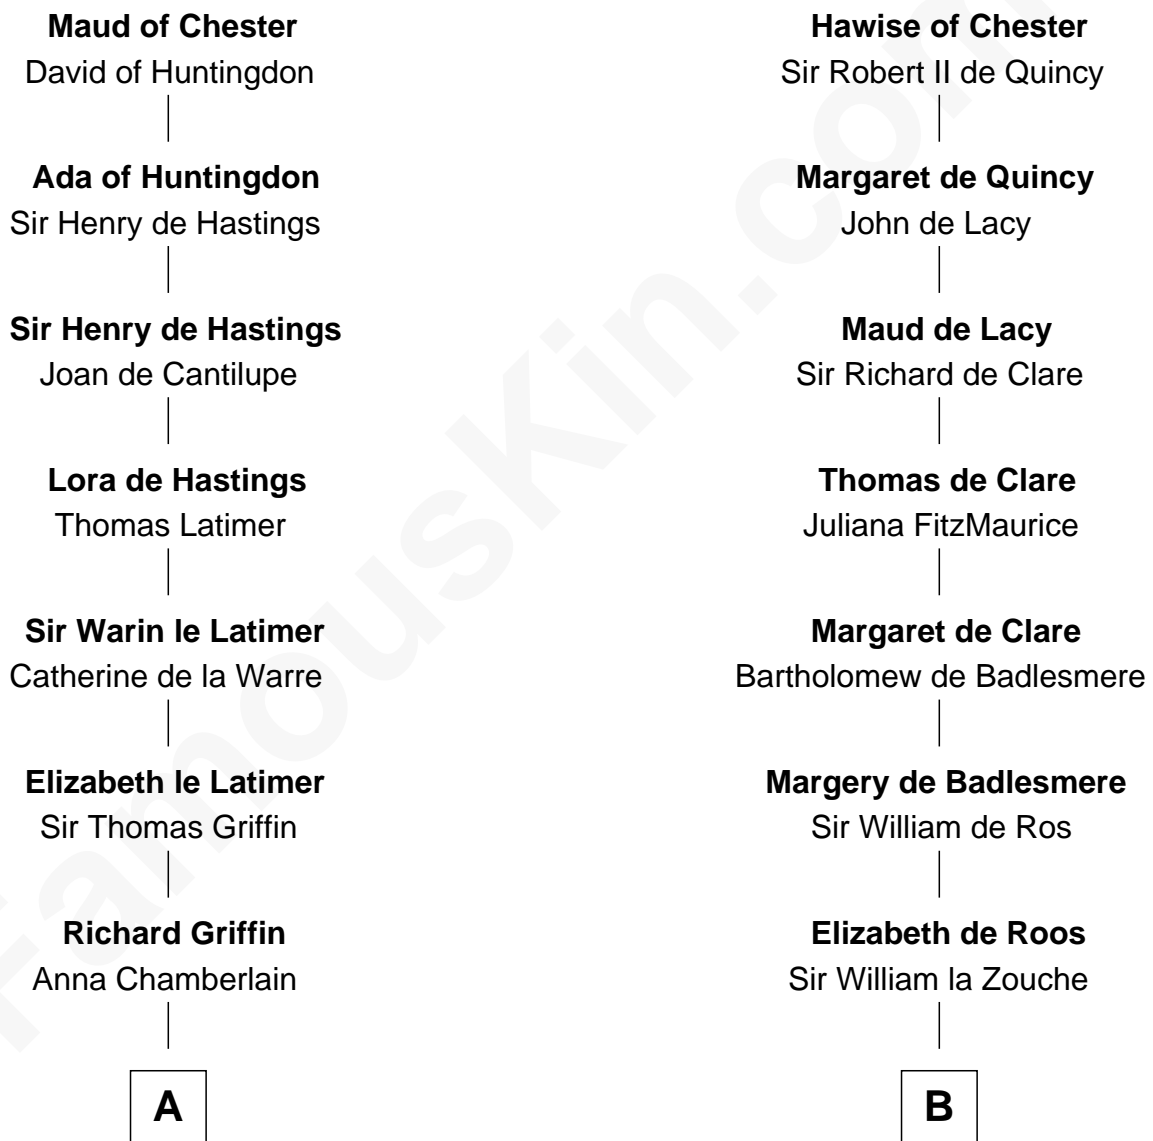

FamousKin.com Relationship Chart of

J.P. Morgan

American Banker and Art Collector

15th cousin 6 times removed of

Robert Catesby

Leader of Gunpowder Plot

Hugh de Kevelioc
Bertrade de Montfort

C

—
Lynde Lord
Lois Sheldon

—
Lynde Lord
Mary Lyman

—
Mary Sheldon Lord
John Pierpont

—
Juliet Pierpont
Junius Spencer Morgan

—
J.P. Morgan
American Banker and Art Collector

FamousKin.com