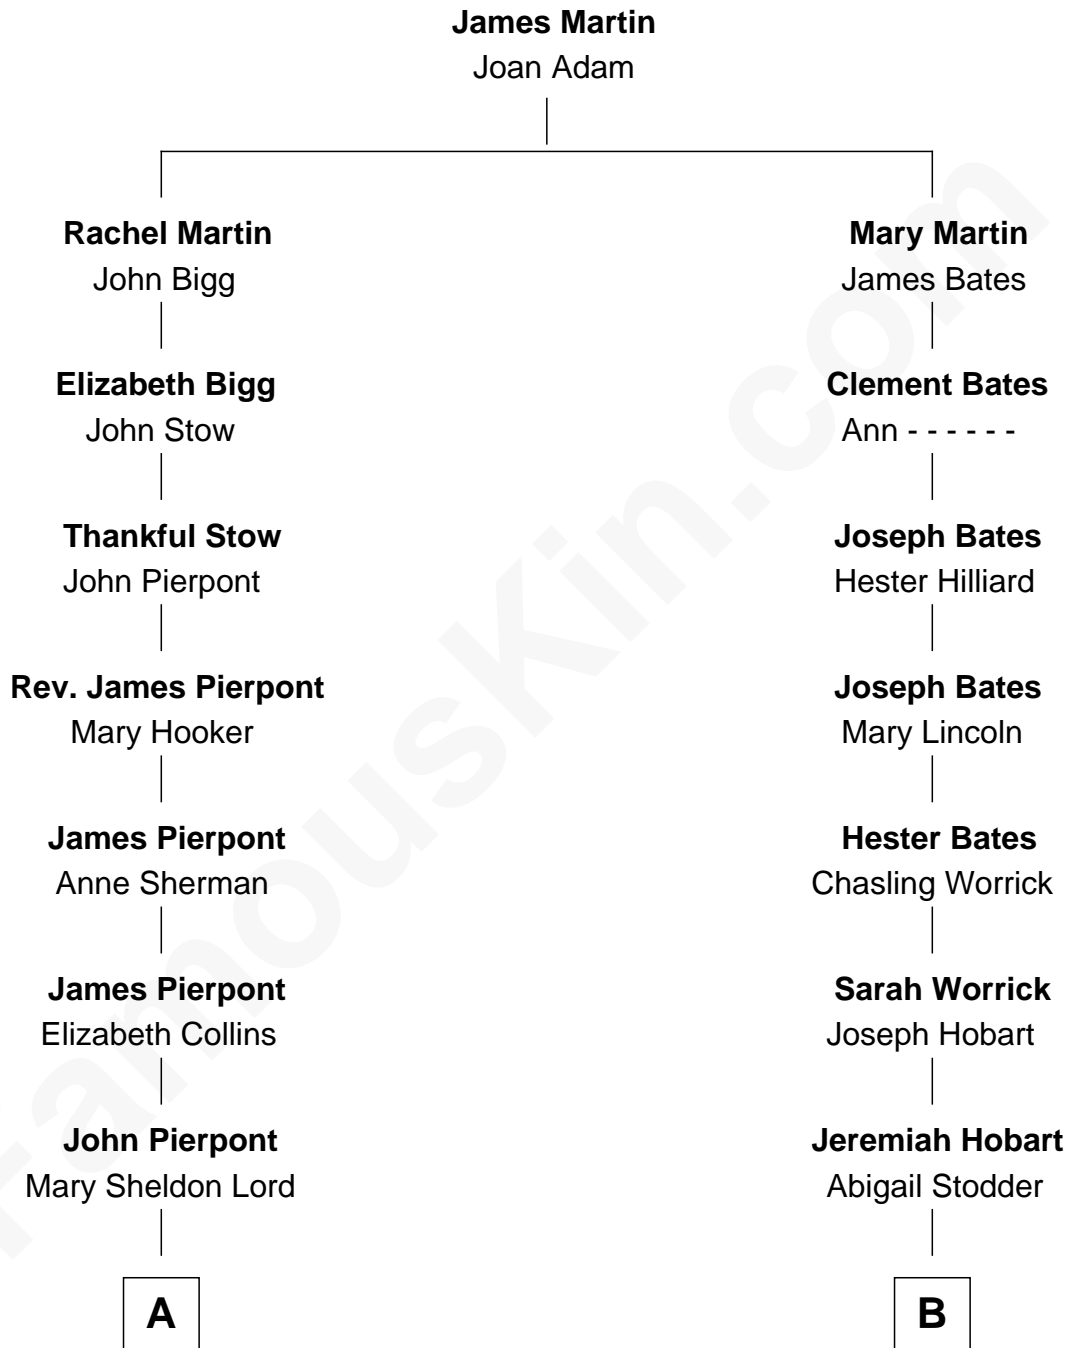

FamousKin.com Relationship Chart of

J.P. Morgan

American Banker and Art Collector

8th cousin 5 times removed of

John Cena

Movie Actor and WWE Pro Wrestler

A

Juliet Pierpont
Junius Spencer Morgan

J.P. Morgan
American Banker and Art Collector

B

Thirza Hall Hobart
Horace Howard Watson

Agnes Lee Watson
Charles Nichols

Charles H. Nichols
Martha Emma Dix

Charles Nichols
Julia Ellen Skelton

Natalie Nichols
Ulysses John Lupien