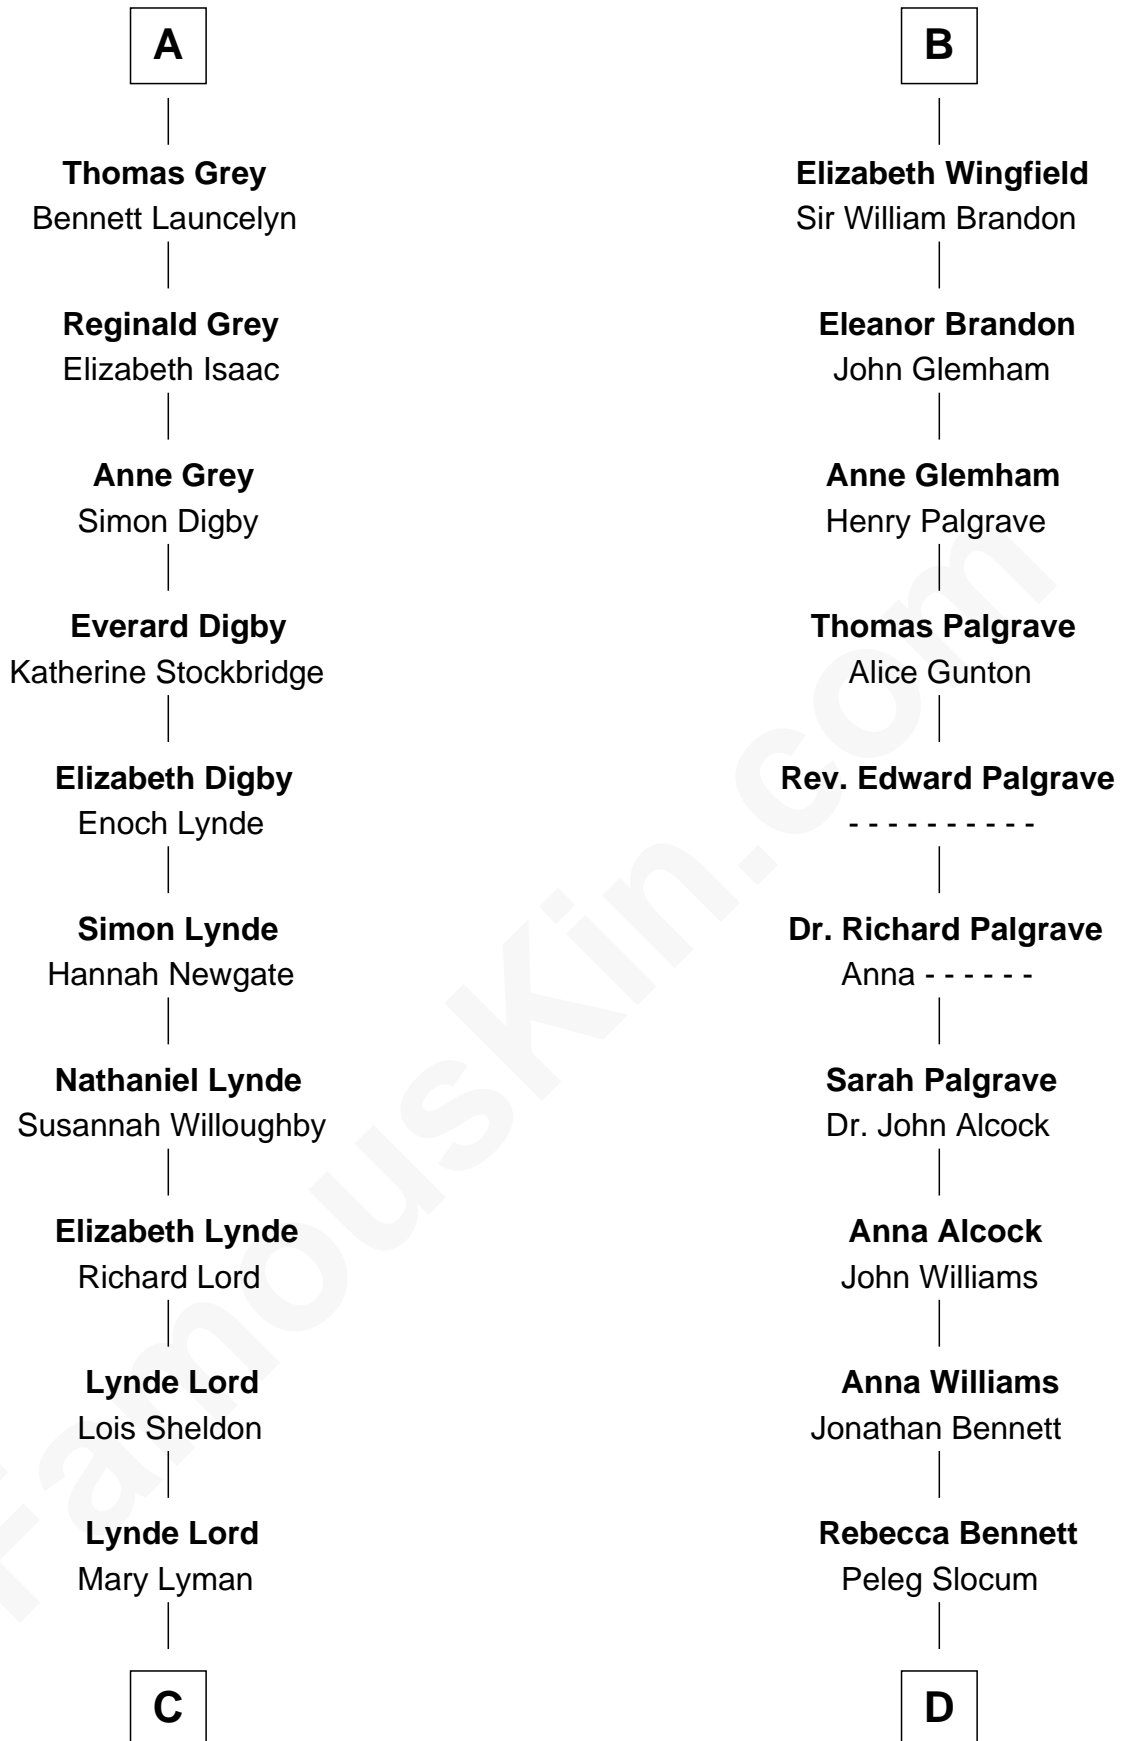

# FamousKin.com Relationship Chart of

**J.P. Morgan**

*American Banker and Art Collector*

19th cousin 2 times removed of

**Henry Clay Folger**

*Founder of Folger Shakespeare Library and Chairman of Standard Oil*

**Sir Humphrey de Bohun**

Maud of Eu

**C**

**Mary Sheldon Lord**

John Pierpont

**Juliet Pierpont**

Junius Spencer Morgan

**J.P. Morgan**

**Henry Clay Folger**

Eliza Jane Clark

**Henry Clay Folger**

*Chairman of Standard Oil*