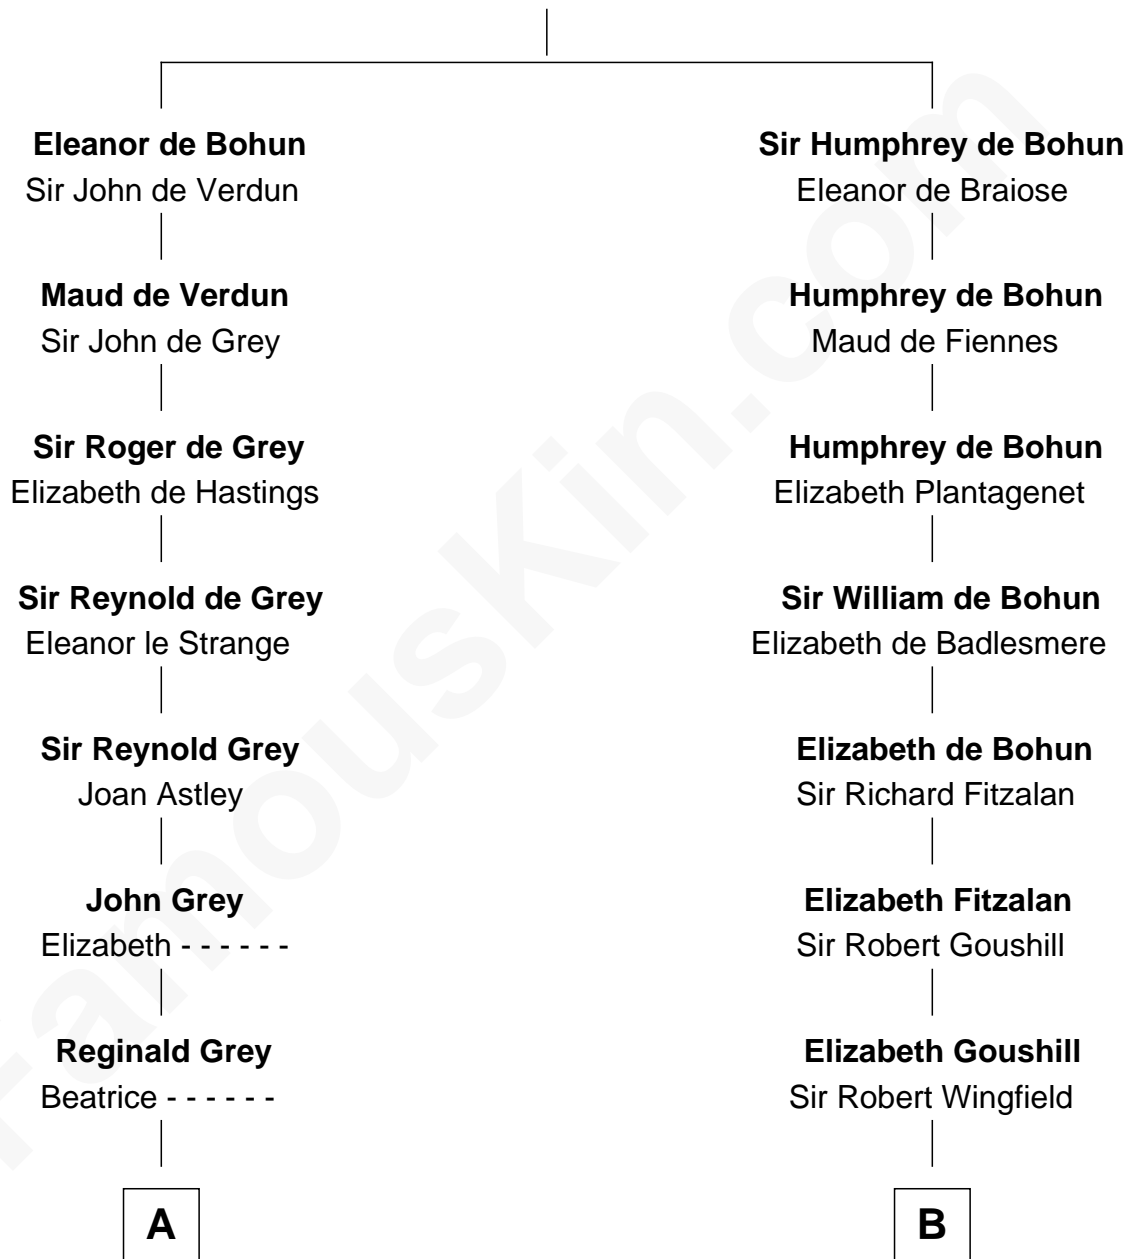

# FamousKin.com Relationship Chart of

**J.P. Morgan**

*American Banker and Art Collector*

19th cousin 2 times removed of

**Henry Clay Folger**

*Founder of Folger Shakespeare Library and Chairman of Standard Oil*

**Sir Humphrey de Bohun**

Maud of Eu

**C**

**Mary Sheldon Lord**

John Pierpont

**Juliet Pierpont**

Junius Spencer Morgan

**J.P. Morgan**

**Henry Clay Folger**

Eliza Jane Clark

**Henry Clay Folger**

*Chairman of Standard Oil*