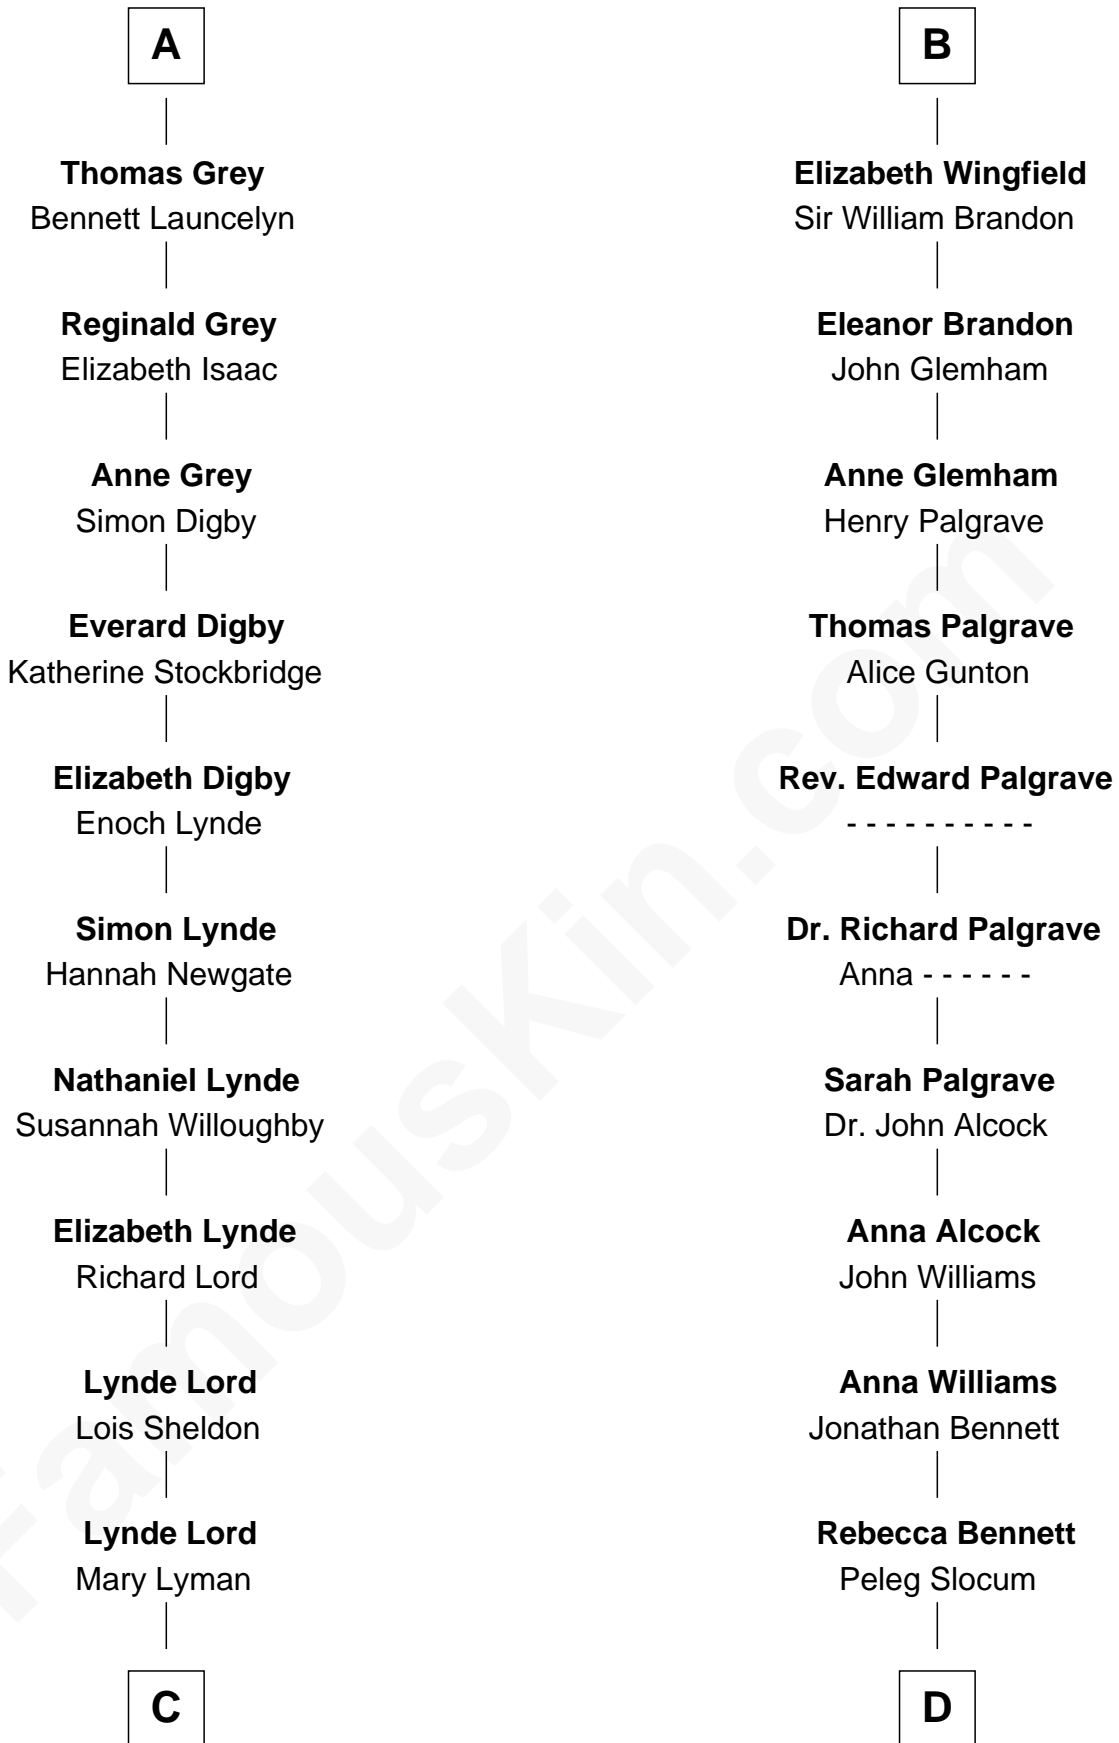

## Relationship Chart of

### J.P. Morgan

American Banker and Art Collector

19th cousin 2 times removed of

### Henry Clay Folger

Founder of Folger Shakespeare Library and Chairman of Standard Oil

**C**

**Mary Sheldon Lord**

John Pierpont

**Juliet Pierpont**

Junius Spencer Morgan

**J.P. Morgan**