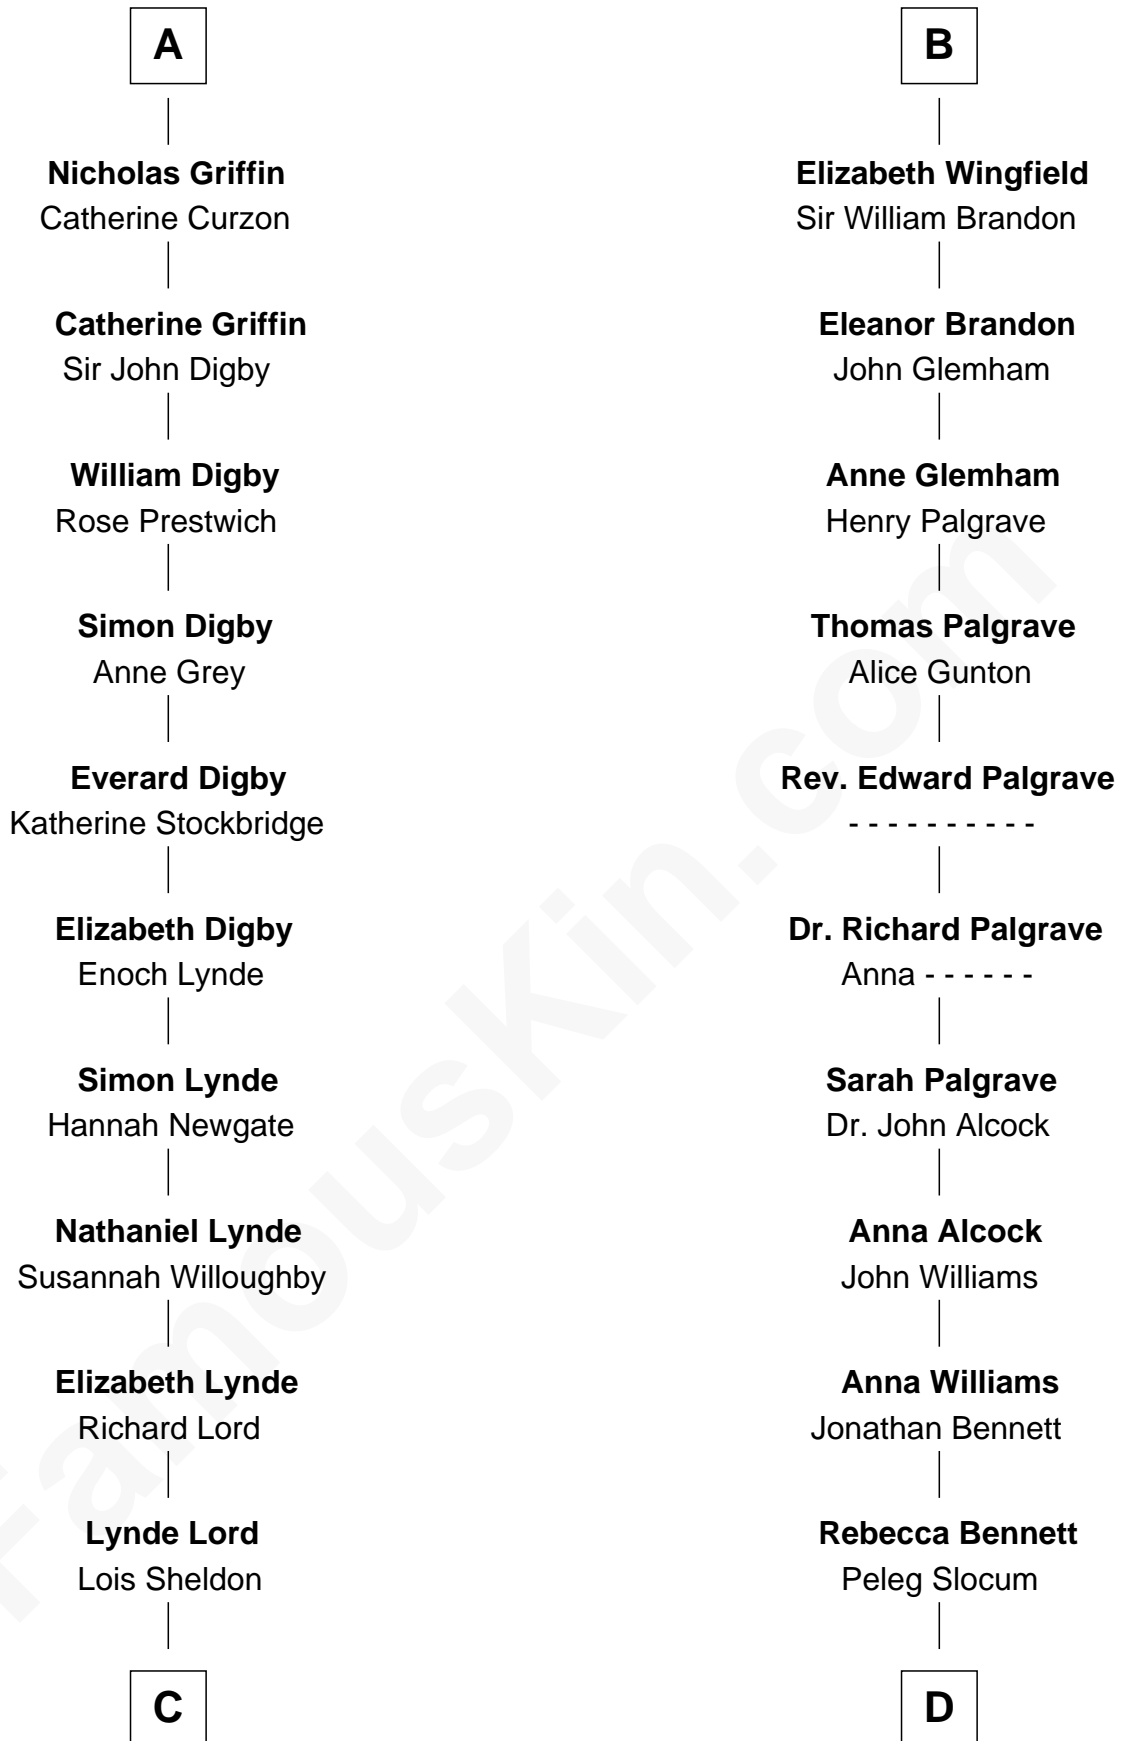

FamousKin.com Relationship Chart of

J.P. Morgan

American Banker and Art Collector

20th cousin 1 time removed of

Henry Clay Folger

Founder of Folger Shakespeare Library and Chairman of Standard Oil

William de Braiose

Eva Marshal

Eve de Braiose
Sir William de Cantilupe

Joan de Cantilupe
Sir Henry de Hastings

Lora de Hastings
Thomas Latimer

Sir Warin le Latimer
Catherine de la Warre

Elizabeth le Latimer
Sir Thomas Griffin

Richard Griffin
Anna Chamberlain

Nicholas Griffin
Margaret Pilkington

A

Eleanor de Braiose
Sir Humphrey de Bohun

Humphrey de Bohun
Maud de Fiennes

Humphrey de Bohun
Elizabeth Plantagenet

Sir William de Bohun
Elizabeth de Badlesmere

Elizabeth de Bohun
Sir Richard Fitzalan

Elizabeth Fitzalan
Sir Robert Goushill

Elizabeth Goushill
Sir Robert Wingfield

B

C

Lynde Lord

Mary Lyman

Mary Sheldon Lord