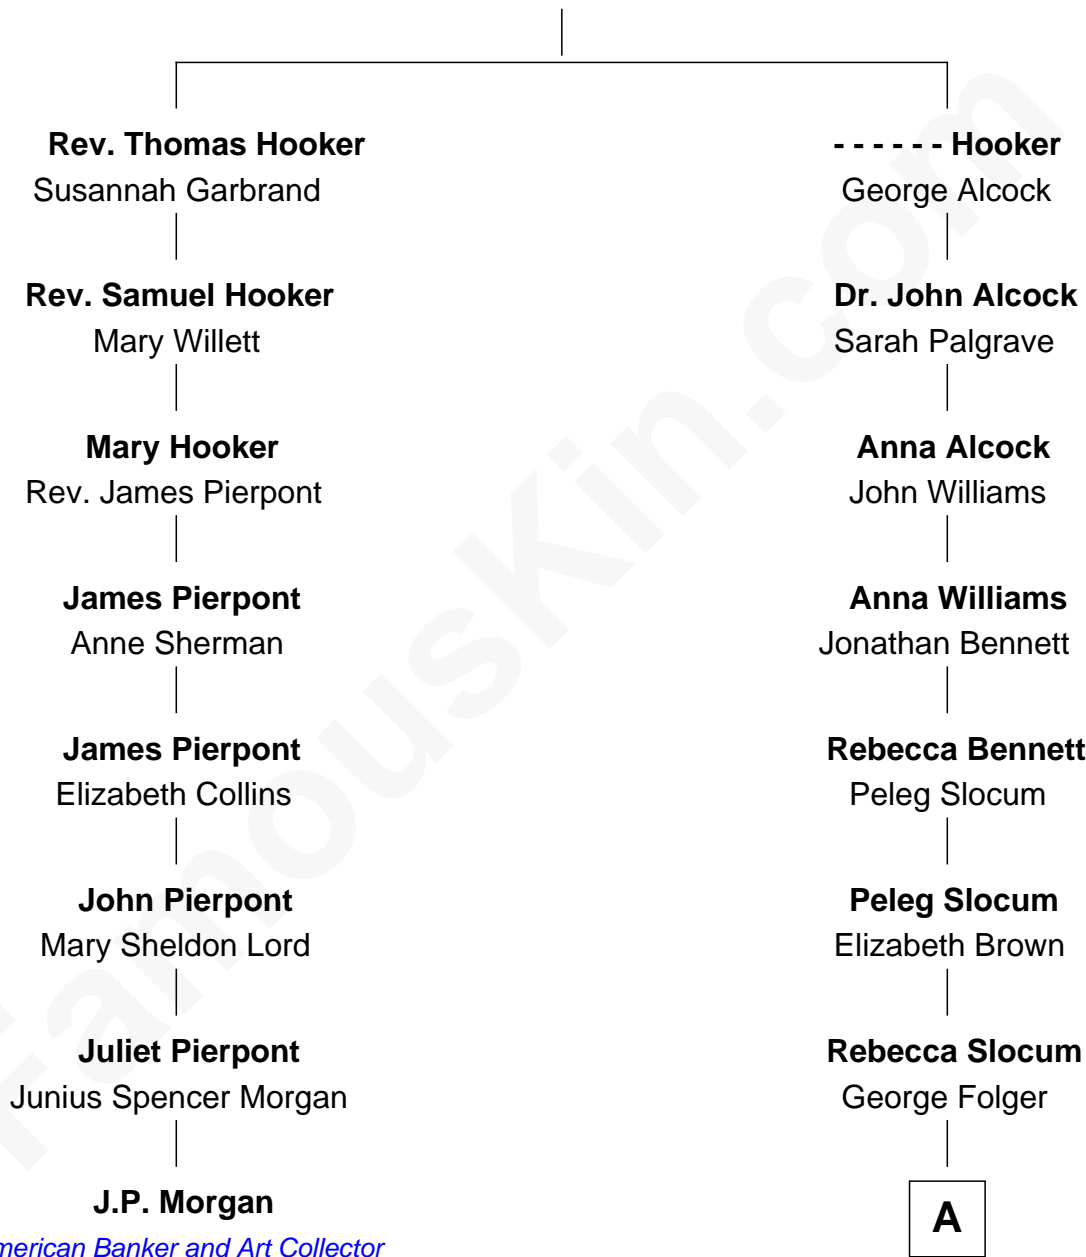

FamousKin.com Relationship Chart of

J.P. Morgan

American Banker and Art Collector

7th cousin 1 time removed of

J. A. Folger

Founder of Folger Coffee Company

Thomas Hooker

A

|
Samuel Brown Folger

Nancy F. Hiller

|
J. A. Folger

Founder of Folger Coffee Co.

FamousKin.com