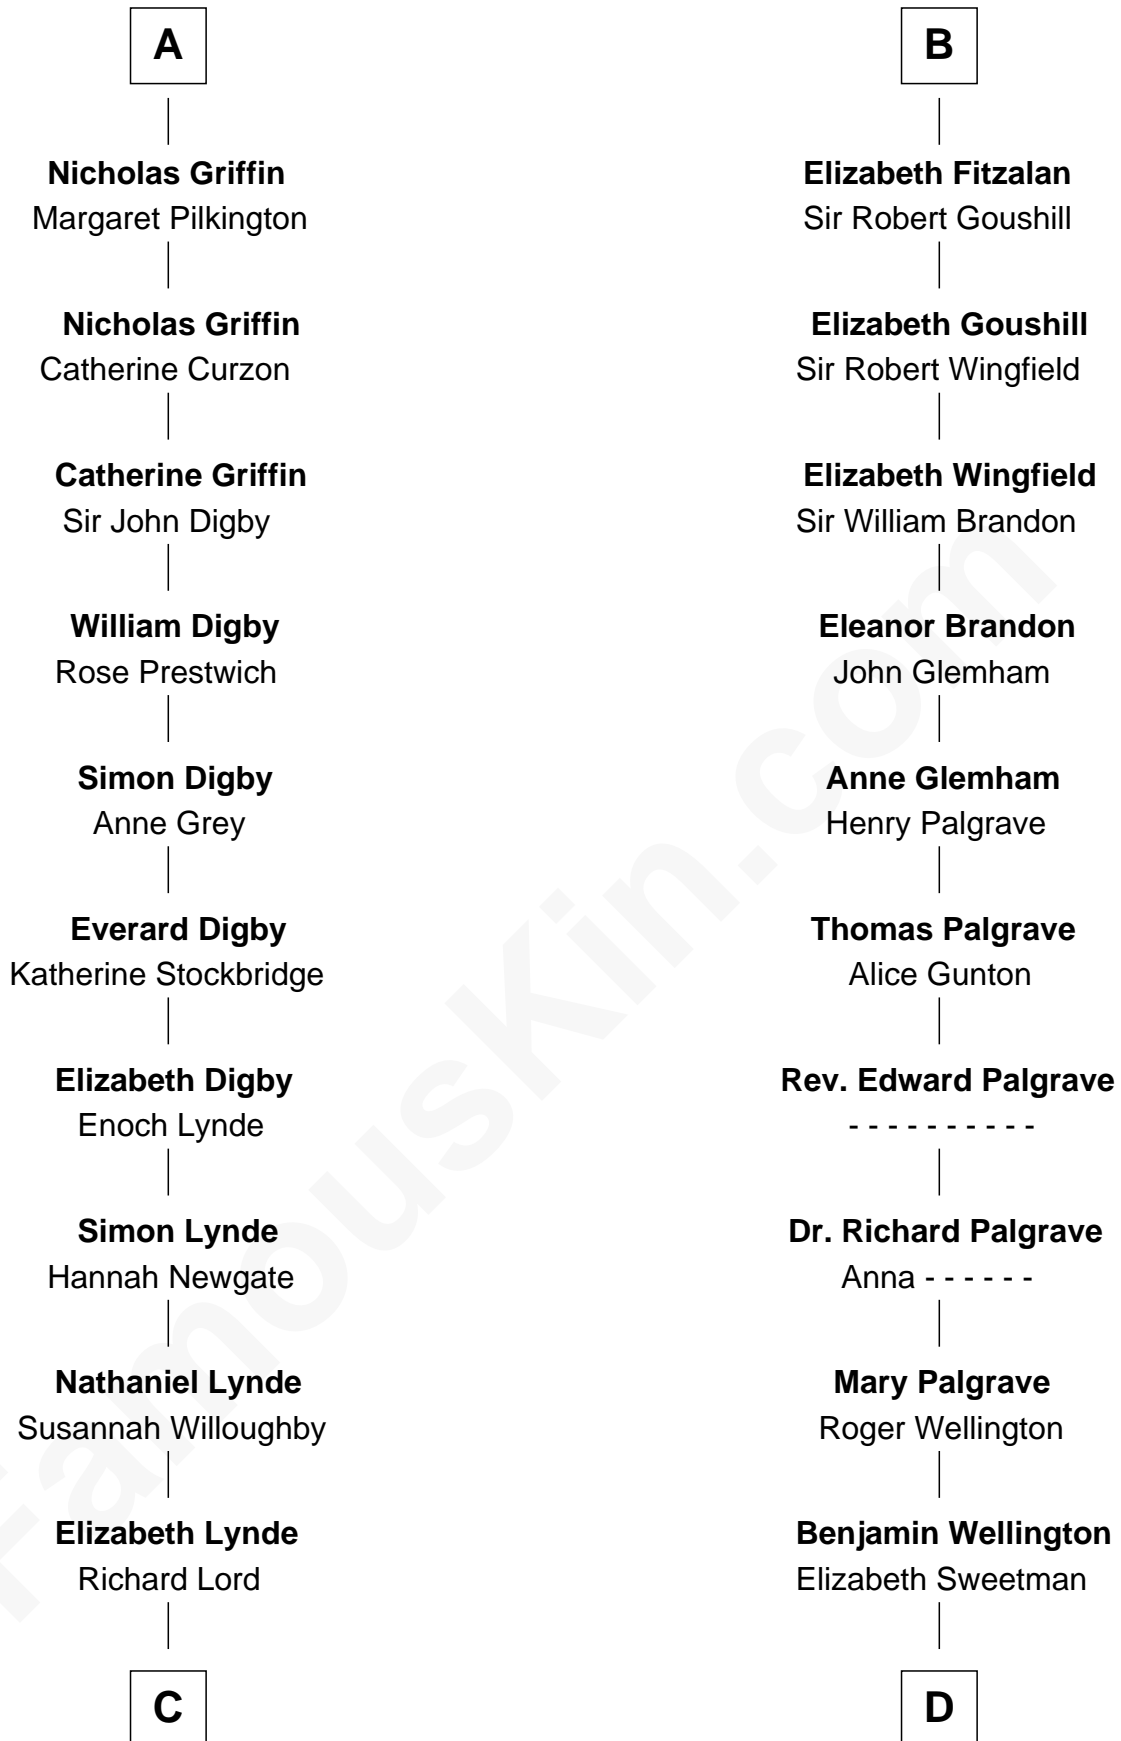

FamousKin.com Relationship Chart of

J.P. Morgan

American Banker and Art Collector

20th cousin 1 time removed of

Eli Whitney

Inventor of the Cotton Gin

Roger le Bigod

Ida de Tony

Margaret le Bigod
Sir William de Hastings

Sir Henry de Hastings
Ada of Huntingdon

Sir Henry de Hastings
Joan de Cantilupe

Lora de Hastings
Thomas Latimer

Sir Warin le Latimer
Catherine de la Warre

Elizabeth le Latimer
Sir Thomas Griffin

Richard Griffin
Anna Chamberlain

A

Hugh le Bigod
Maud Marshal

Isabel le Bigod
Sir John FitzGeoffrey

Maud FitzJohn
William de Beauchamp

Isabella de Beauchamp
Sir Patrick de Chaworth

Maud de Chaworth
Henry Plantagenet

Eleanor Plantagenet
Richard Fitzalan

Sir Richard Fitzalan
Elizabeth de Bohun

B

C

Lynde Lord
Lois Sheldon

Lynde Lord
Mary Lyman

Mary Sheldon Lord
John Pierpont

Juliet Pierpont
Junius Spencer Morgan