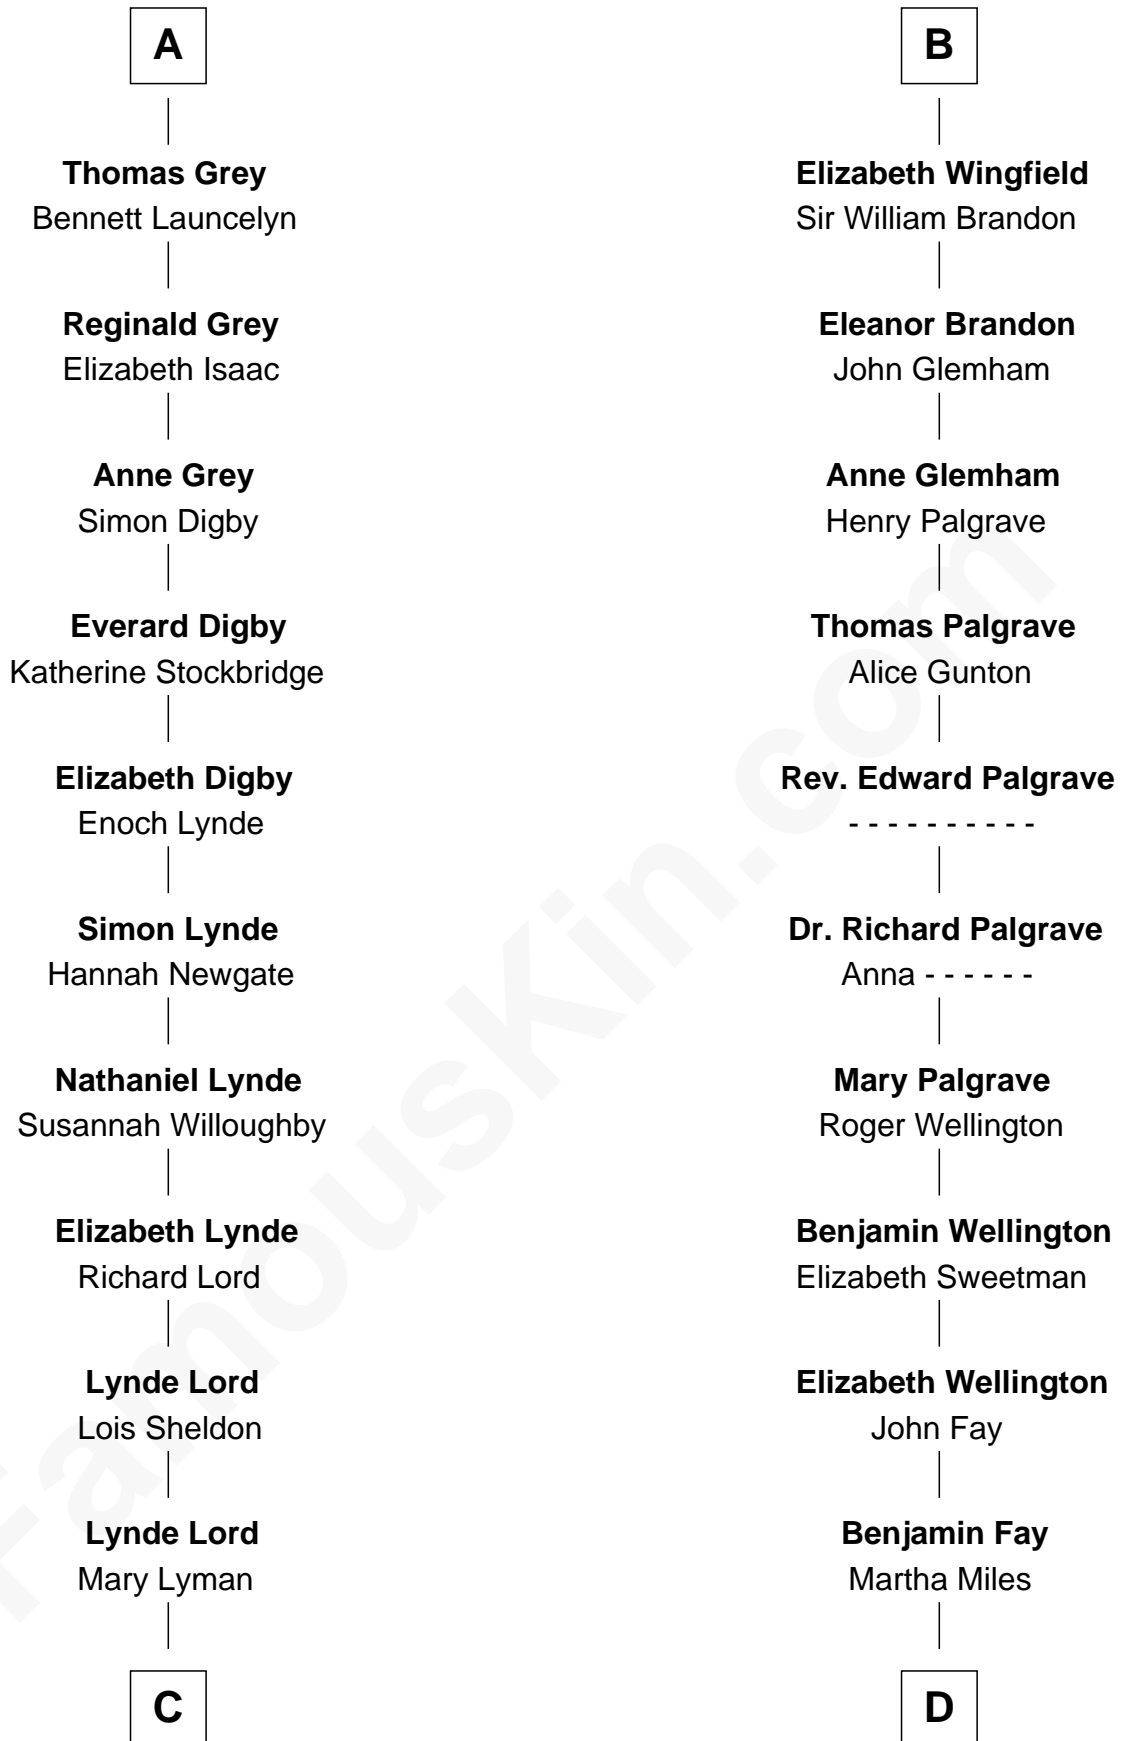

# FamousKin.com Relationship Chart of

**J.P. Morgan**

*American Banker and Art Collector*

18th cousin 1 time removed of

**Eli Whitney**

*Inventor of the Cotton Gin*

Beatrice - - - - -

**A**

**Henry III, King of England**

Eleanor of Provence

**Edmund Plantagenet**

Blanche of Artois

**Henry Plantagenet**

Maud de Chaworth

**Eleanor Plantagenet**

Richard Fitzalan

**Sir Richard Fitzalan**

Elizabeth de Bohun

**Elizabeth Fitzalan**

Sir Robert Goushill

**Elizabeth Goushill**

Sir Robert Wingfield

**B**

**C**

**Mary Sheldon Lord**

John Pierpont

**Juliet Pierpont**

Junius Spencer Morgan

**J.P. Morgan**

*American Banker and Art Collector*