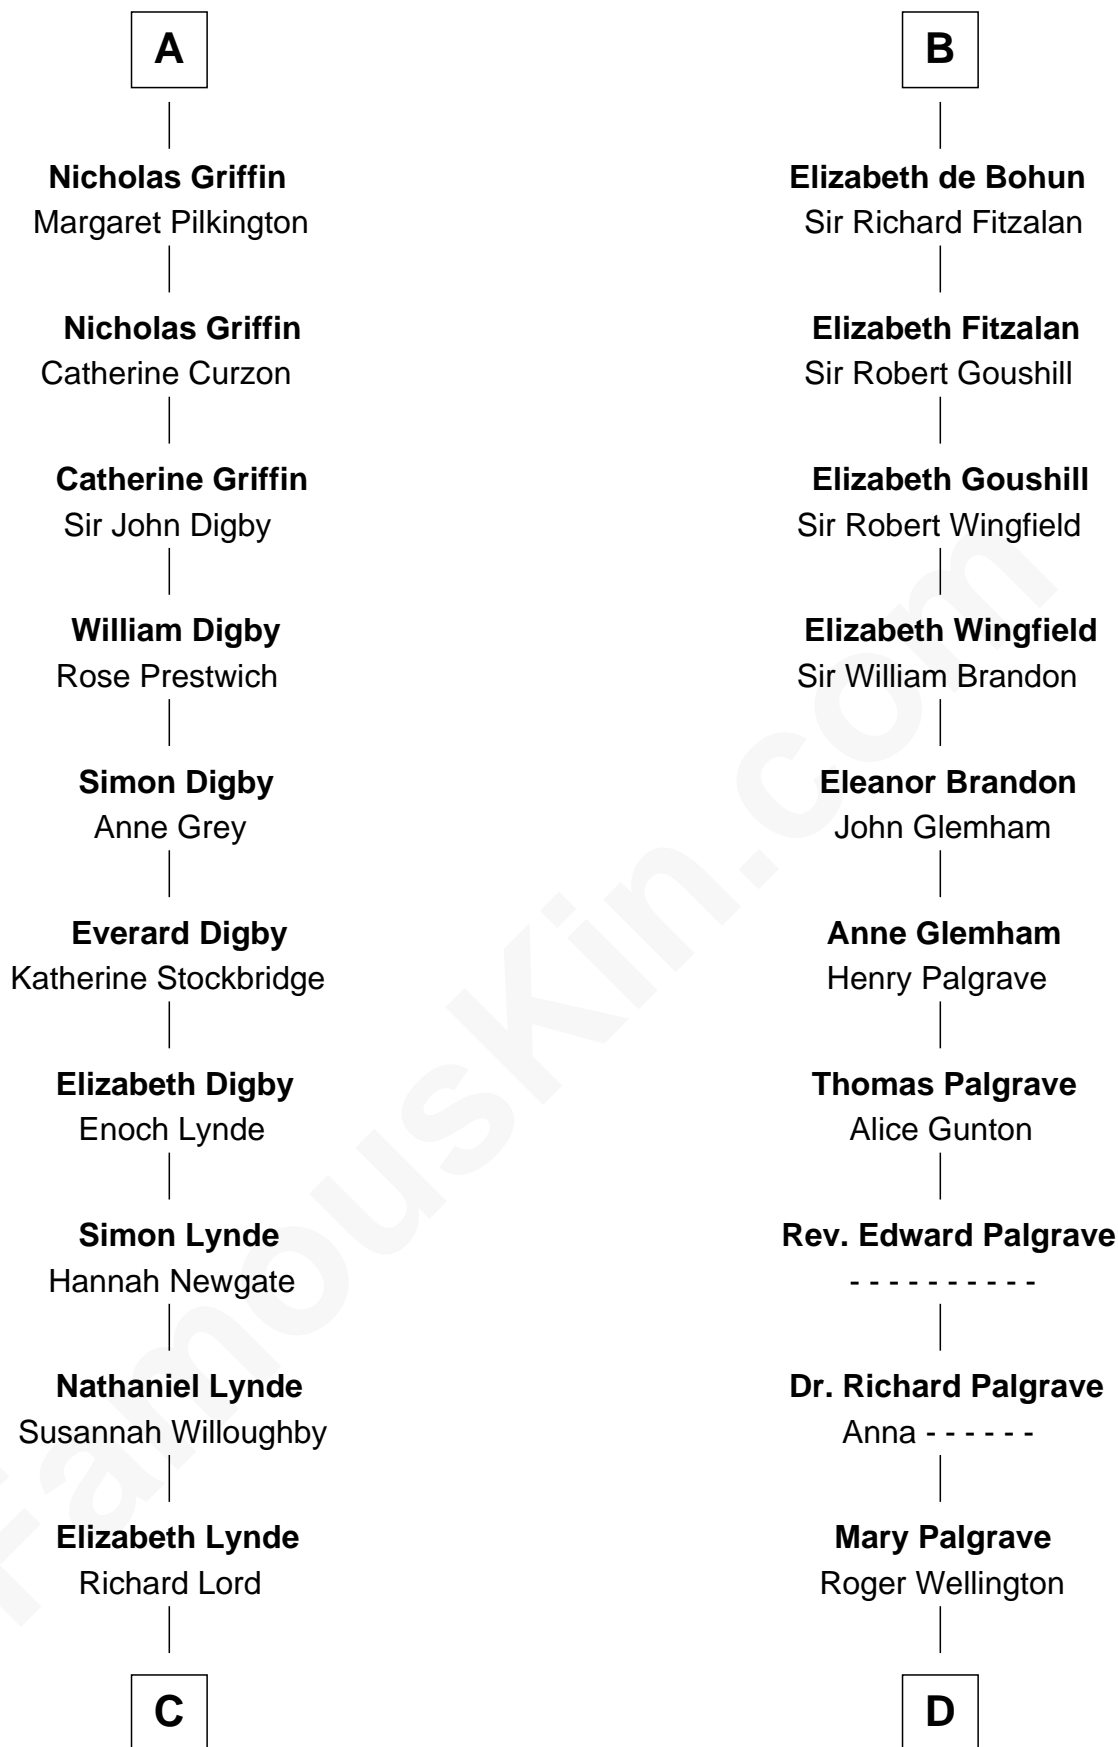

FamousKin.com Relationship Chart of

J.P. Morgan

American Banker and Art Collector

21st cousin of

Eli Whitney

Inventor of the Cotton Gin

Henry of Huntingdon

Ada de Warenne

Elizabeth Wellington
John Fay

Benjamin Fay
Martha Miles

Elizabeth Fay
Eli Whitney

Eli Whitney
Inventor of the Cotton Gin